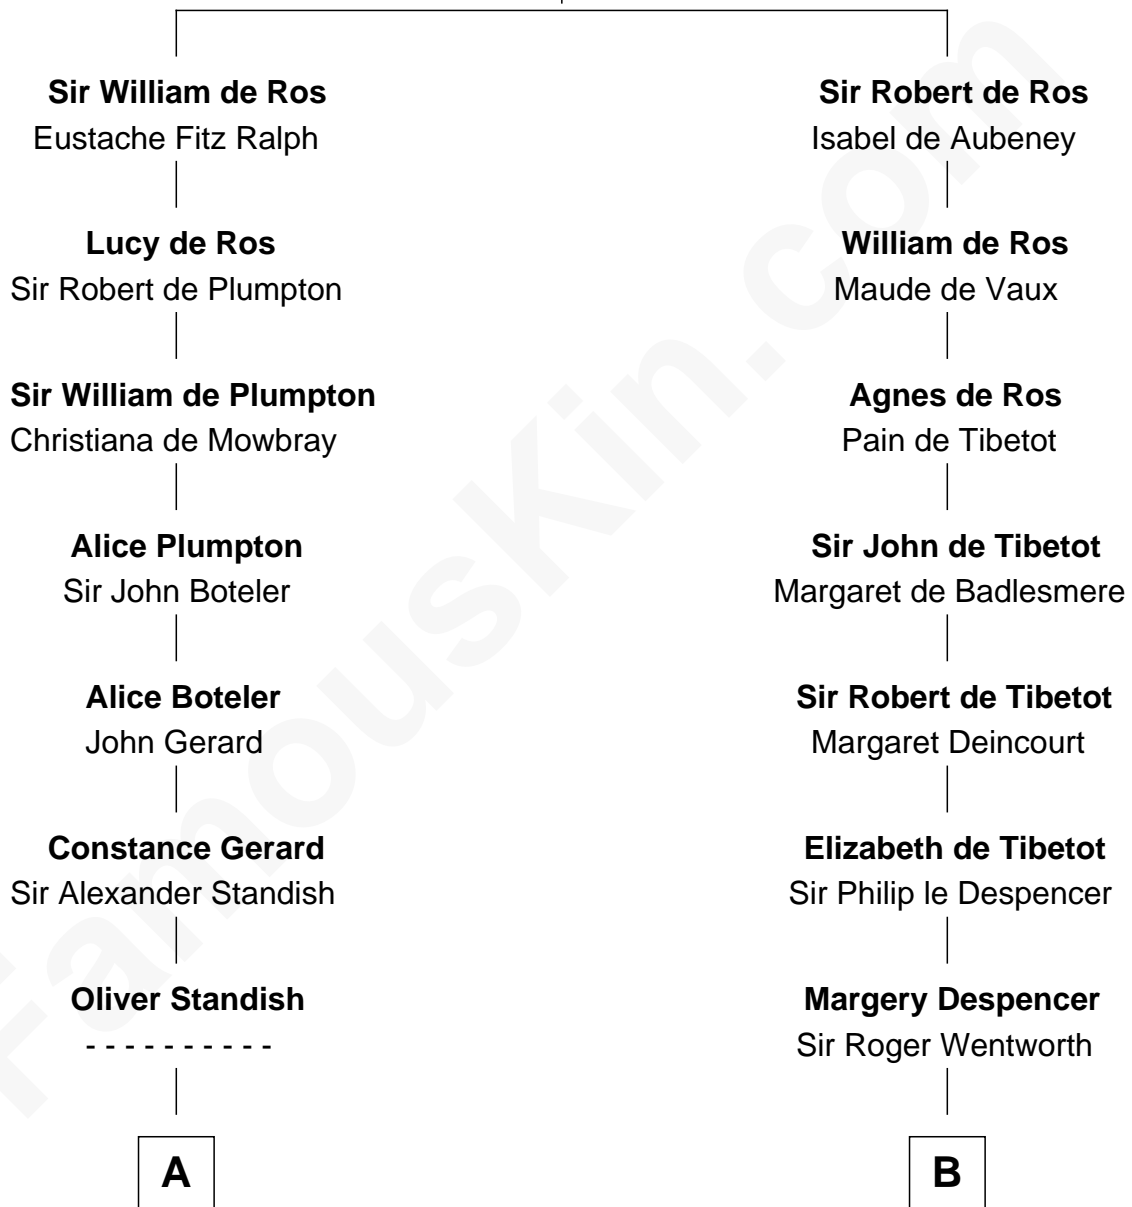

FamousKin.com

Relationship Chart of

Samuel Prescott

Completed Paul Revere's Midnight Ride

16th cousin of

Caesar Rodney

Signer of the Declaration of Independence

Sir William de Ros

Lucy FitzPiers

A

Grace Standish

Ralph Faircloth

Lawrence Faircloth

Elizabeth - - - - -

Thomas Faircloth

Millicent Barr