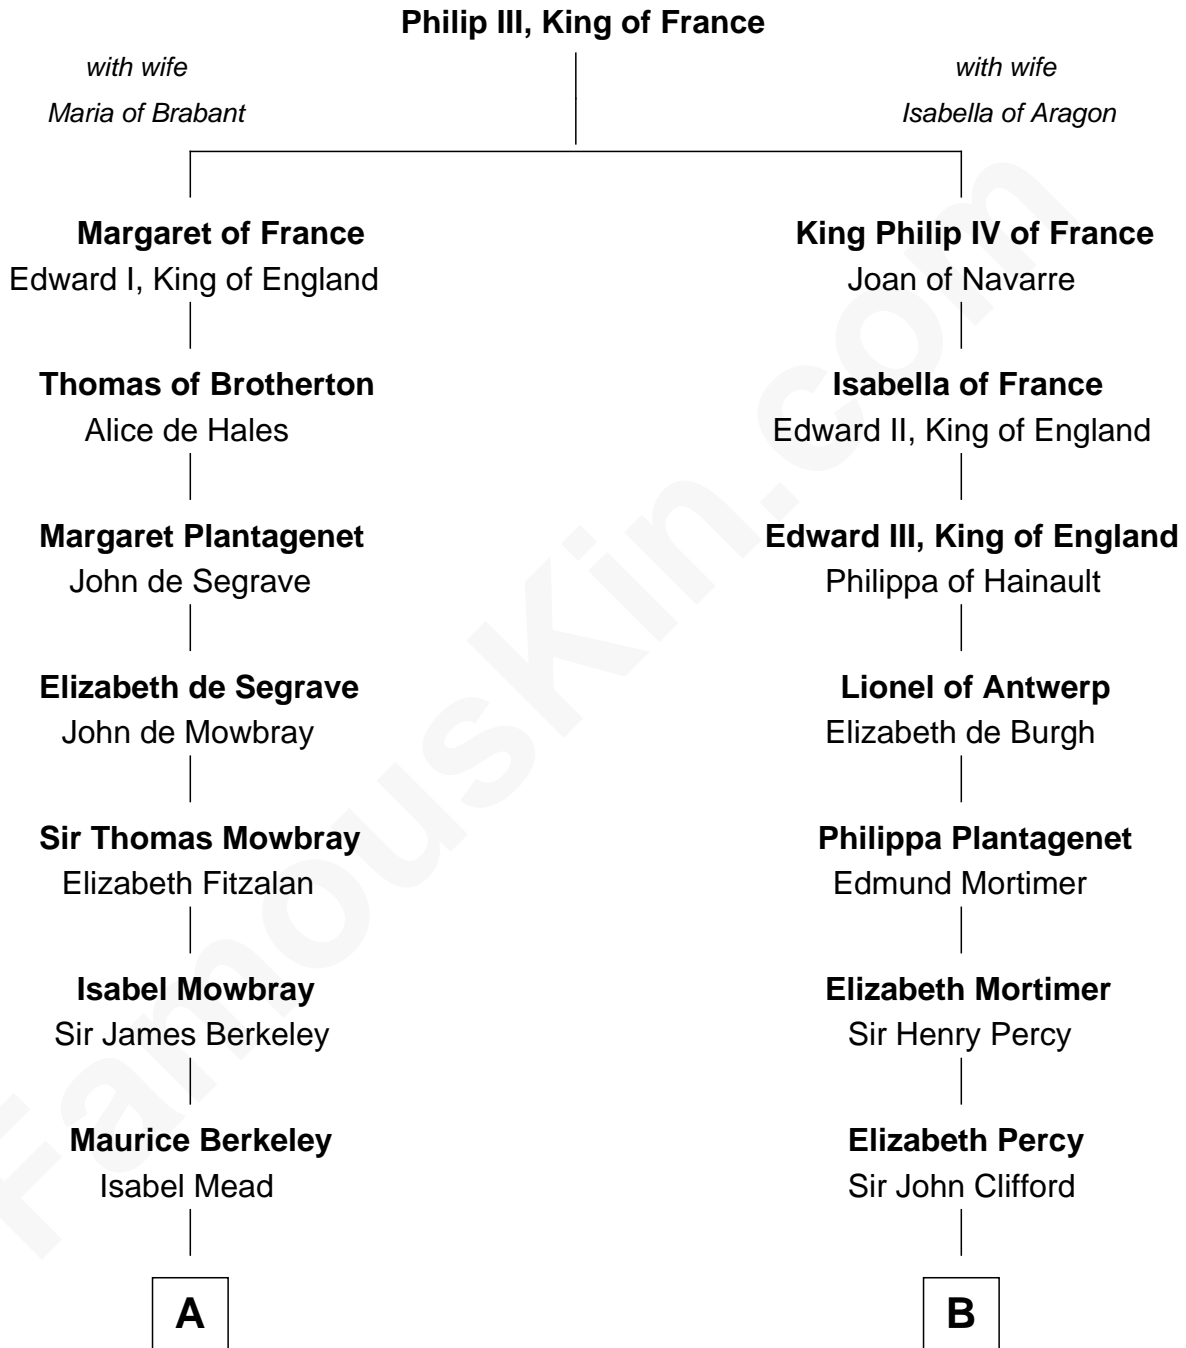

FamousKin.com

Relationship Chart of

Samuel Prescott

Completed Paul Revere's Midnight Ride

16th cousin 1 time removed of

Caesar Rodney

Signer of the Declaration of Independence

A

Anne Berkeley
Sir William Dennis

Isabel Dennis
Sir John Berkeley

Sir Richard Berkeley
Elizabeth Jermy

Mary Berkeley
Sir John Hungerford

Bridget Hungerford
Sir William Lisle

John Lisle
Alice Beckenshaw

Alice Lisle
John Hoar