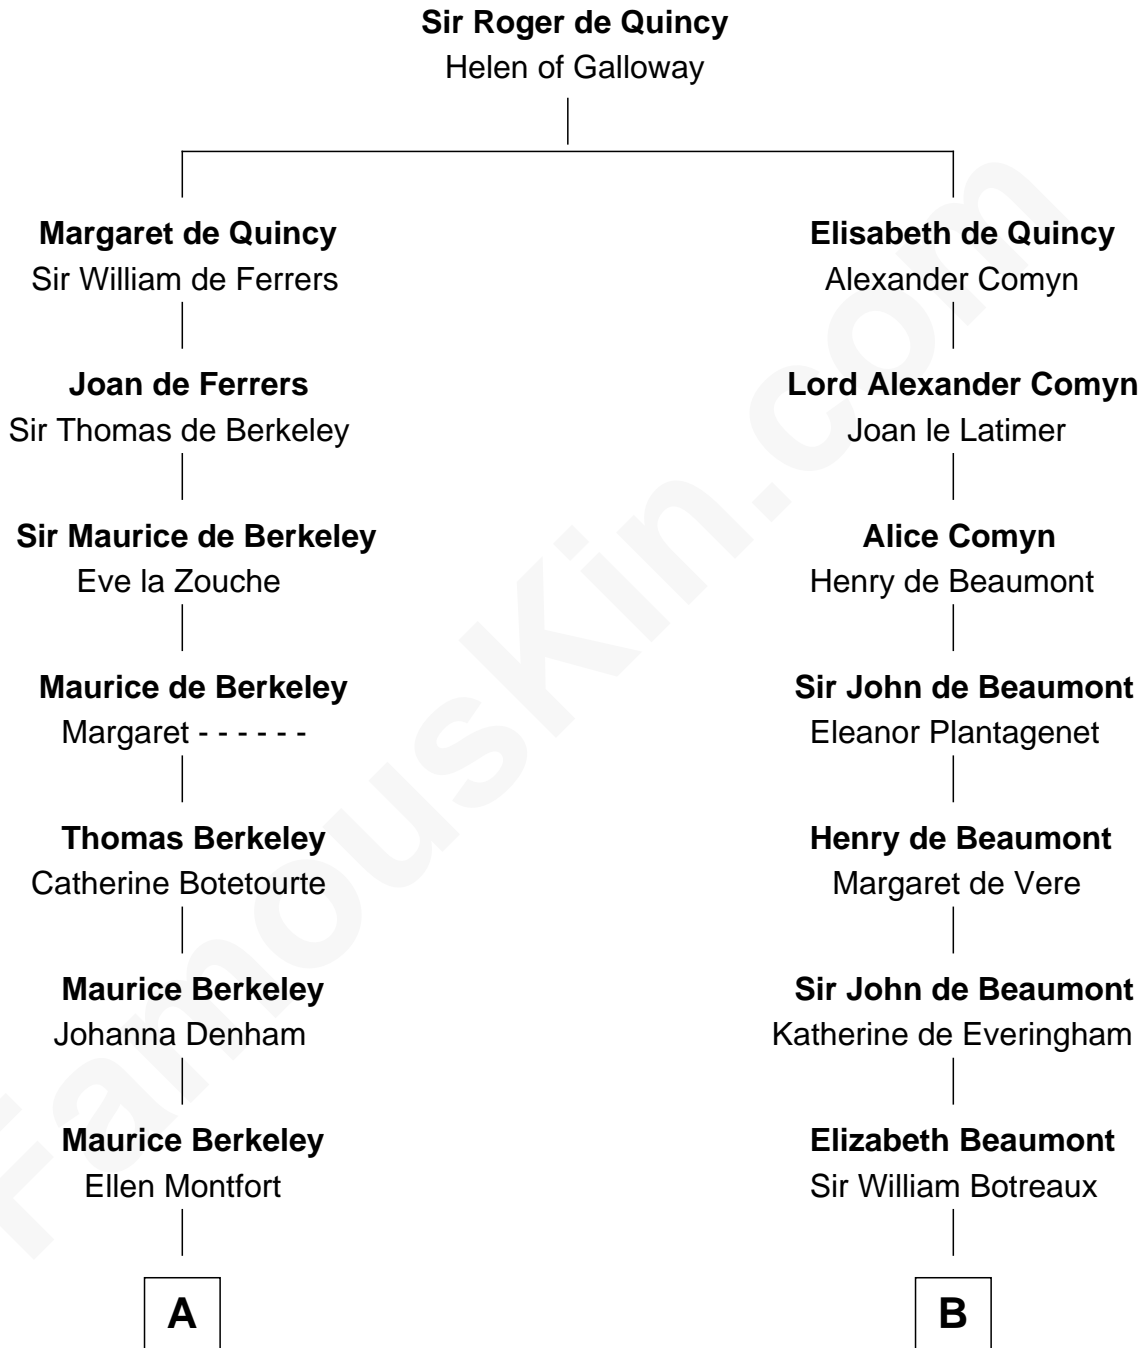

FamousKin.com

Relationship Chart of

Samuel Prescott

Completed Paul Revere's Midnight Ride

18th cousin 3 times removed of

Sir Charles Tupper

6th Prime Minister of Canada