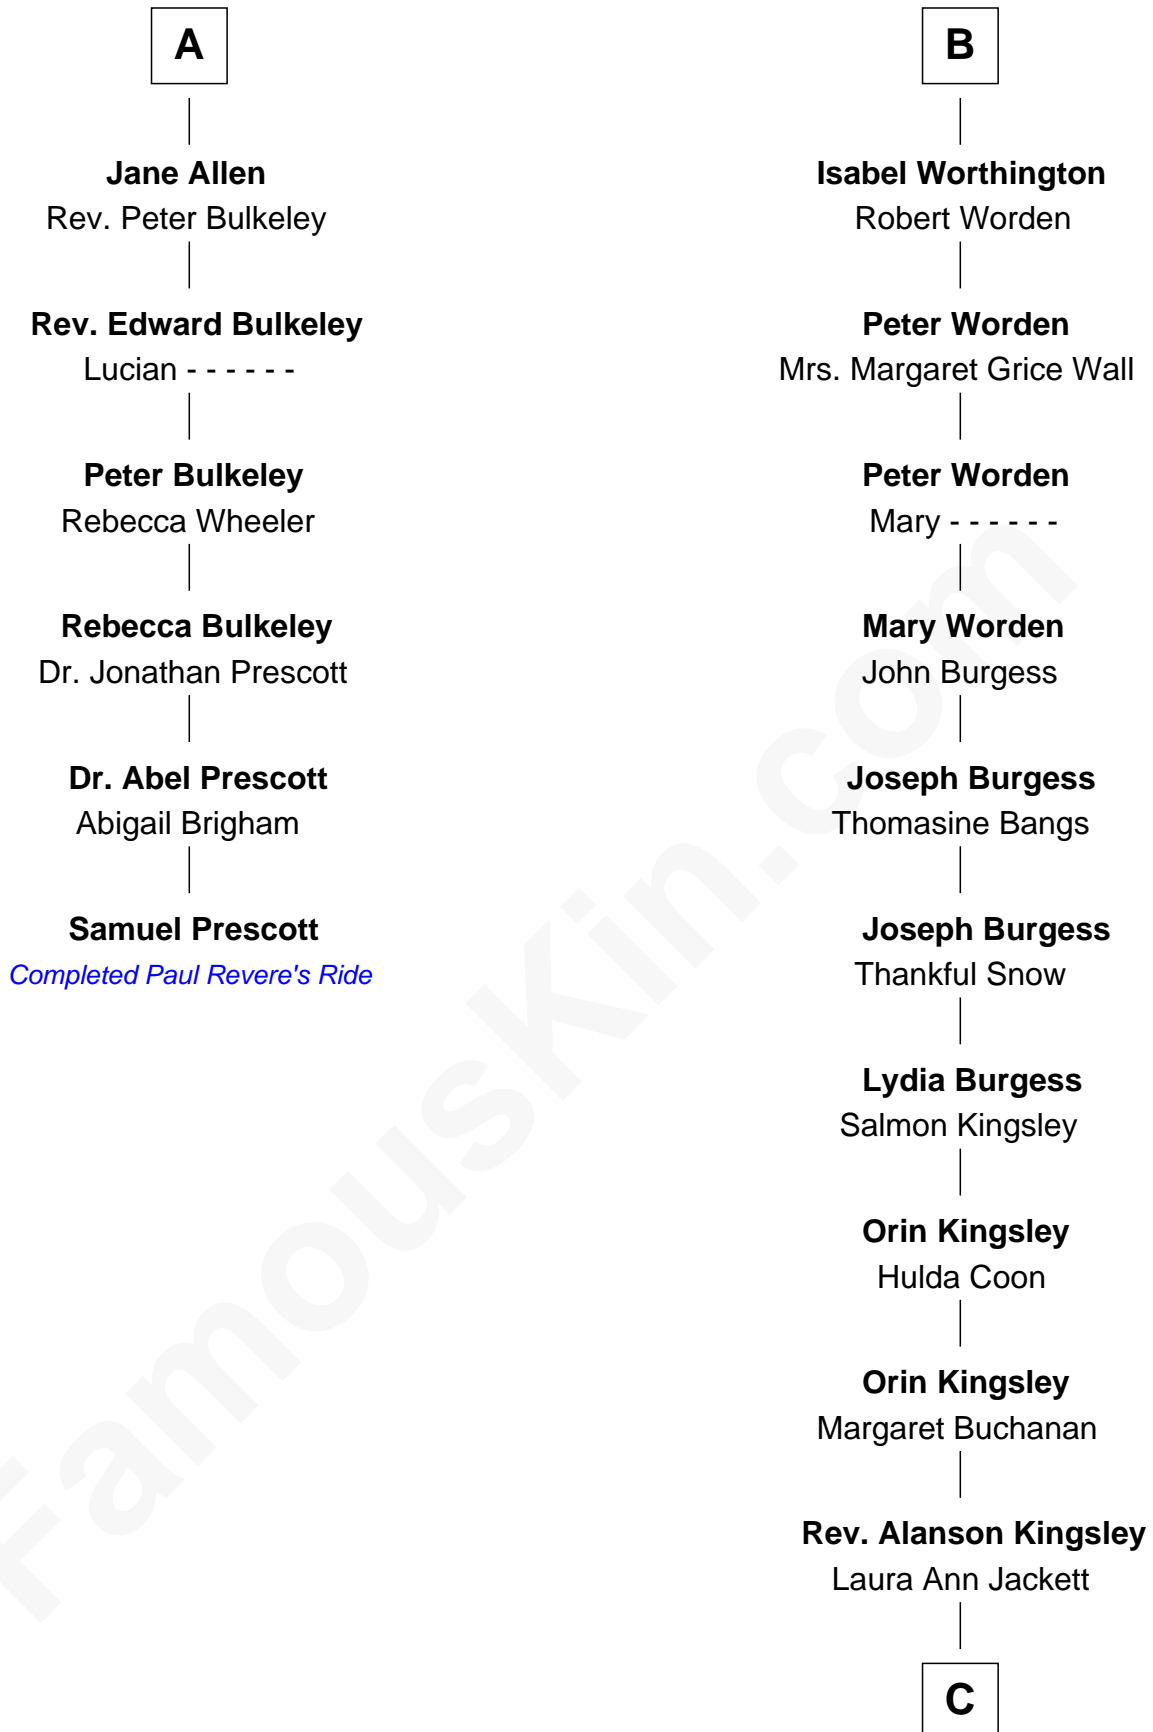

FamousKin.com

Relationship Chart of

Samuel Prescott

Completed Paul Revere's Midnight Ride

12th cousin 9 times removed of

Taylor Swift

Singer and Songwriter

C

Barbara Maria Jane Kingsley

Willis Wilbur Thompson

Bernice Maude Thompson

Archie Dean Swift

Archie Dean Swift

Rose Baldi Douglas

Scott Kingsley Swift

Andrea G. Finlay

Taylor Swift

Singer and Songwriter