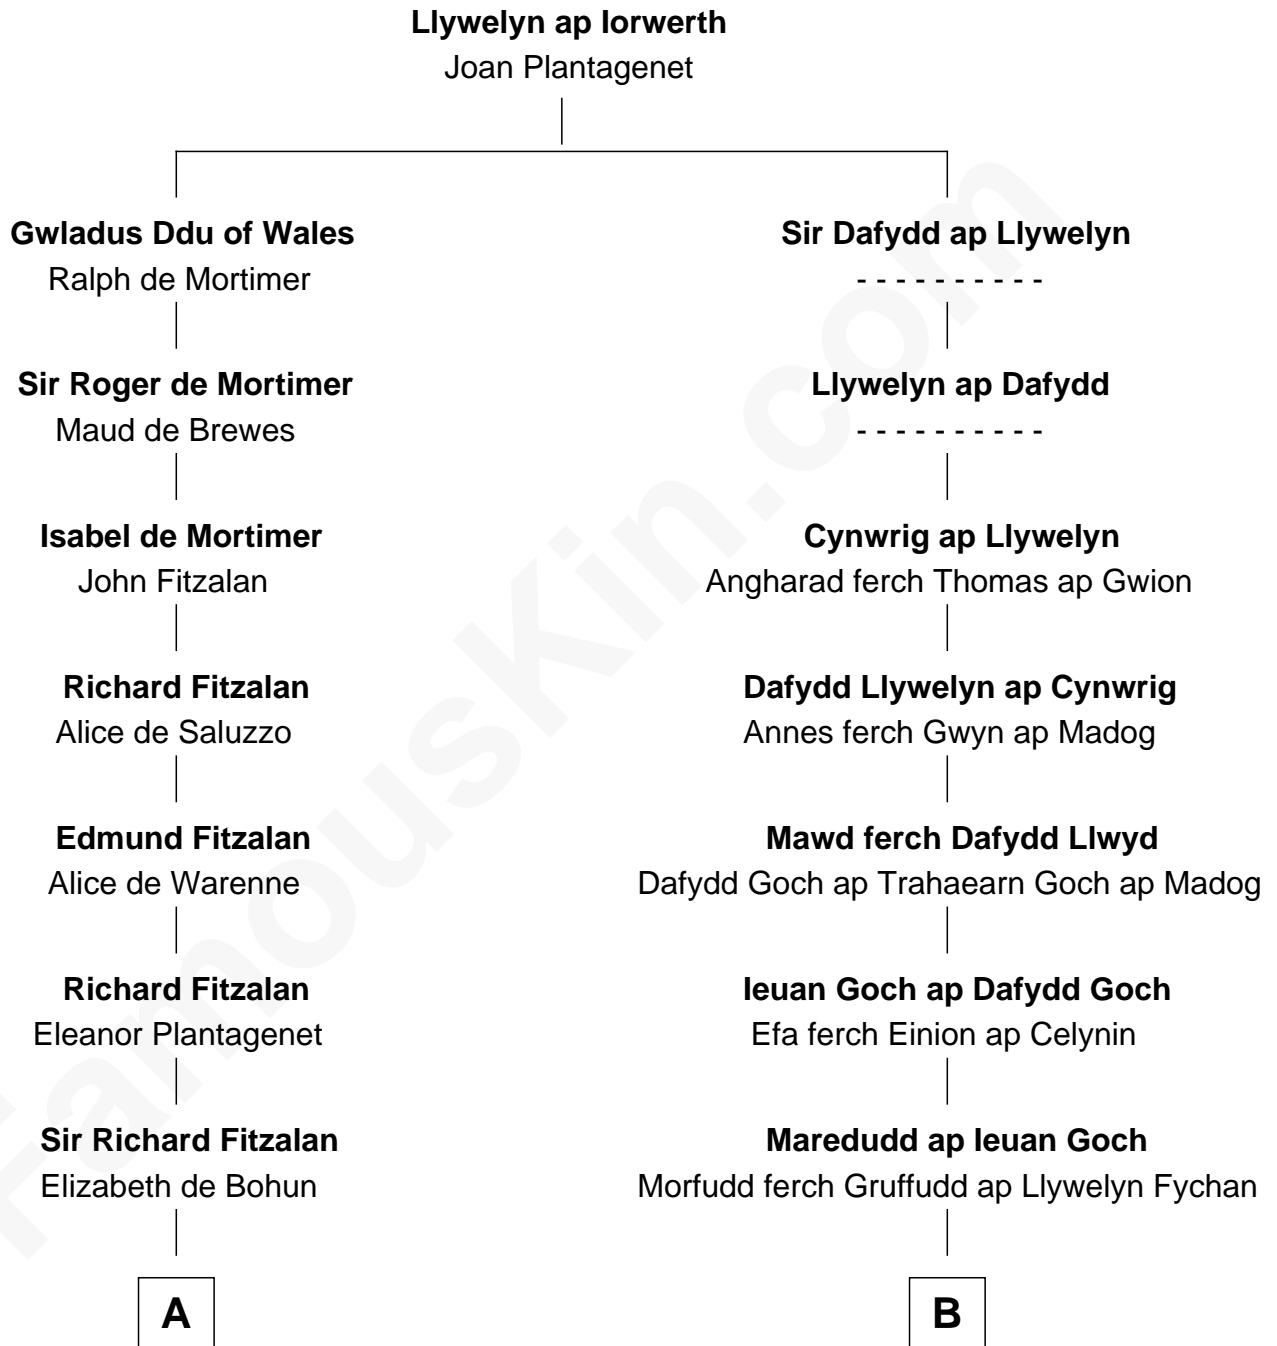

FamousKin.com

Relationship Chart of

Samuel Prescott

Completed Paul Revere's Midnight Ride

16th cousin 4 times removed of

Elihu Yale

Benefactor and Namesake of Yale College

C

Elizabeth Hoar
Jonathan Prescott

Dr. Jonathan Prescott
Rebecca Bulkeley

Dr. Abel Prescott
Abigail Brigham

Samuel Prescott
Completed Paul Revere's Ride

FamousKin.com