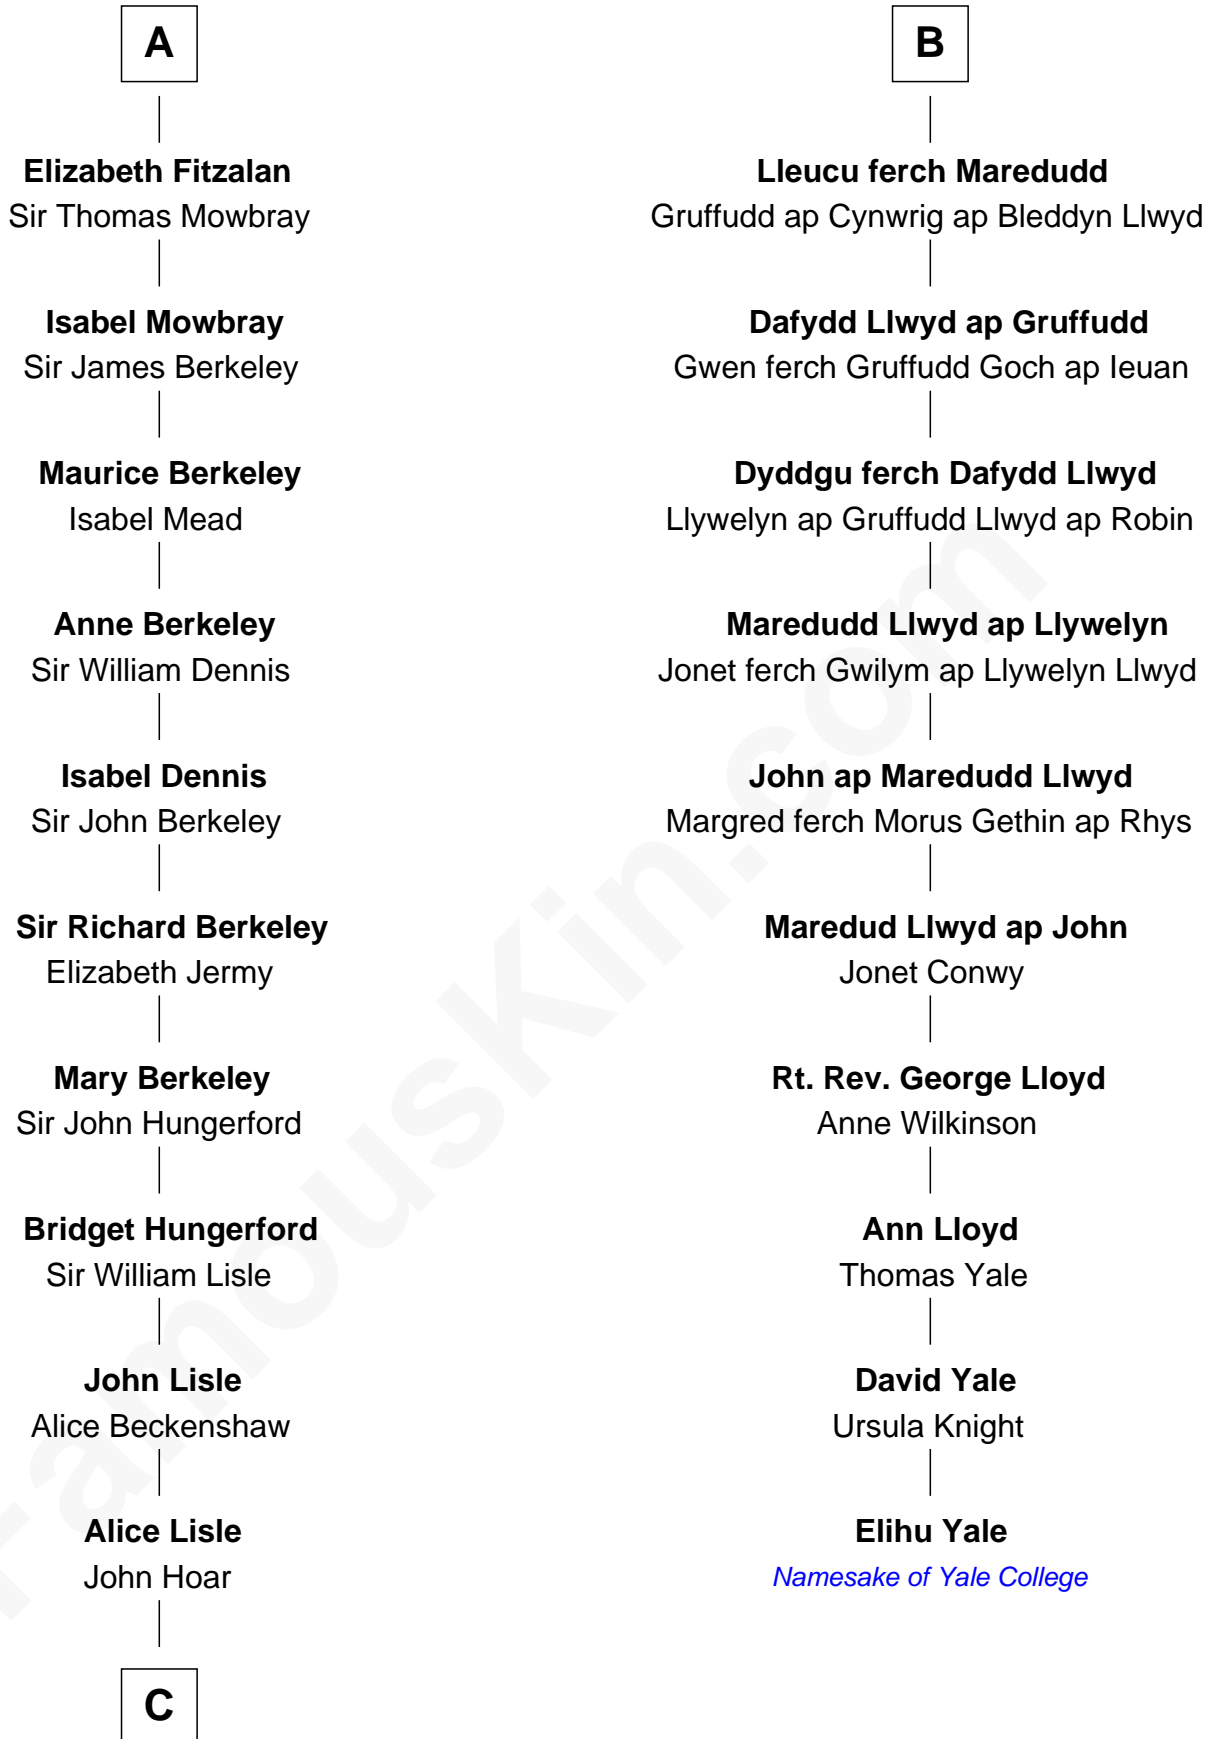

FamousKin.com

Relationship Chart of

Samuel Prescott

Completed Paul Revere's Midnight Ride

16th cousin 4 times removed of

Elihu Yale

Benefactor and Namesake of Yale College

C

Elizabeth Hoar
Jonathan Prescott

Dr. Jonathan Prescott
Rebecca Bulkeley

Dr. Abel Prescott
Abigail Brigham

Samuel Prescott
Completed Paul Revere's Ride

FamousKin.com