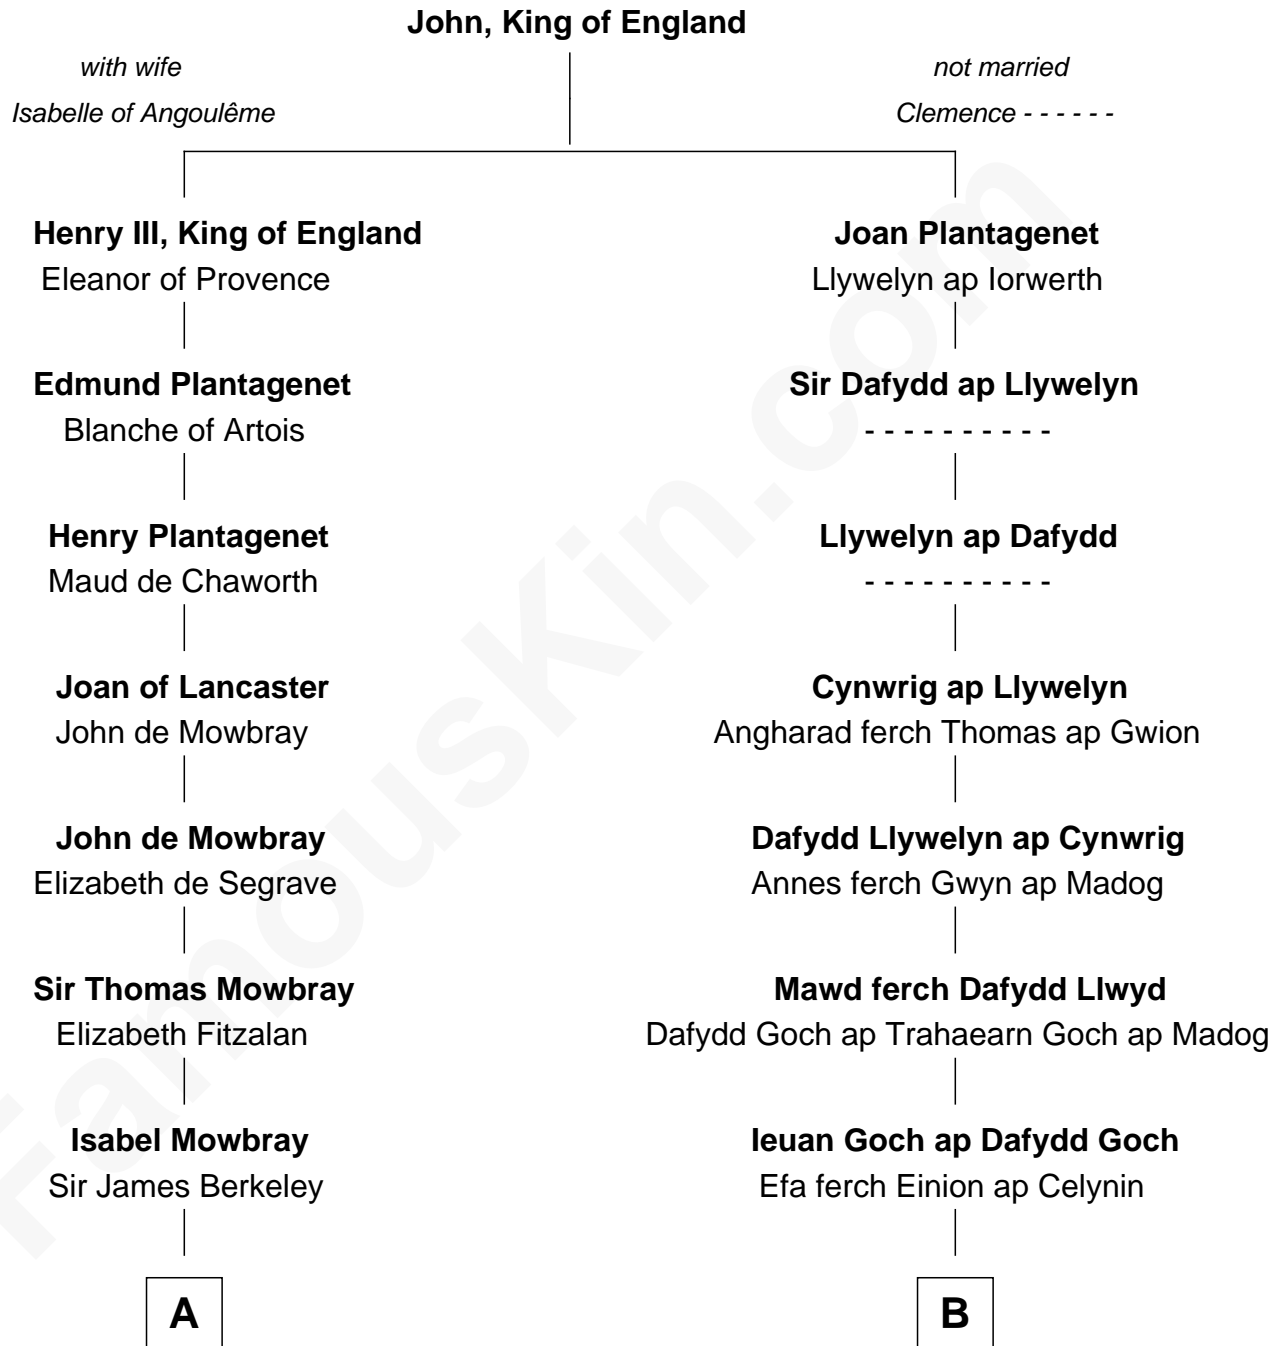

FamousKin.com

Relationship Chart of

Samuel Prescott

Completed Paul Revere's Midnight Ride

17th cousin 1 time removed of

Elihu Yale

Benefactor and Namesake of Yale College

C

—
Dr. Abel Prescott

Abigail Brigham

—
Samuel Prescott

Completed Paul Revere's Ride

FamousKin.com