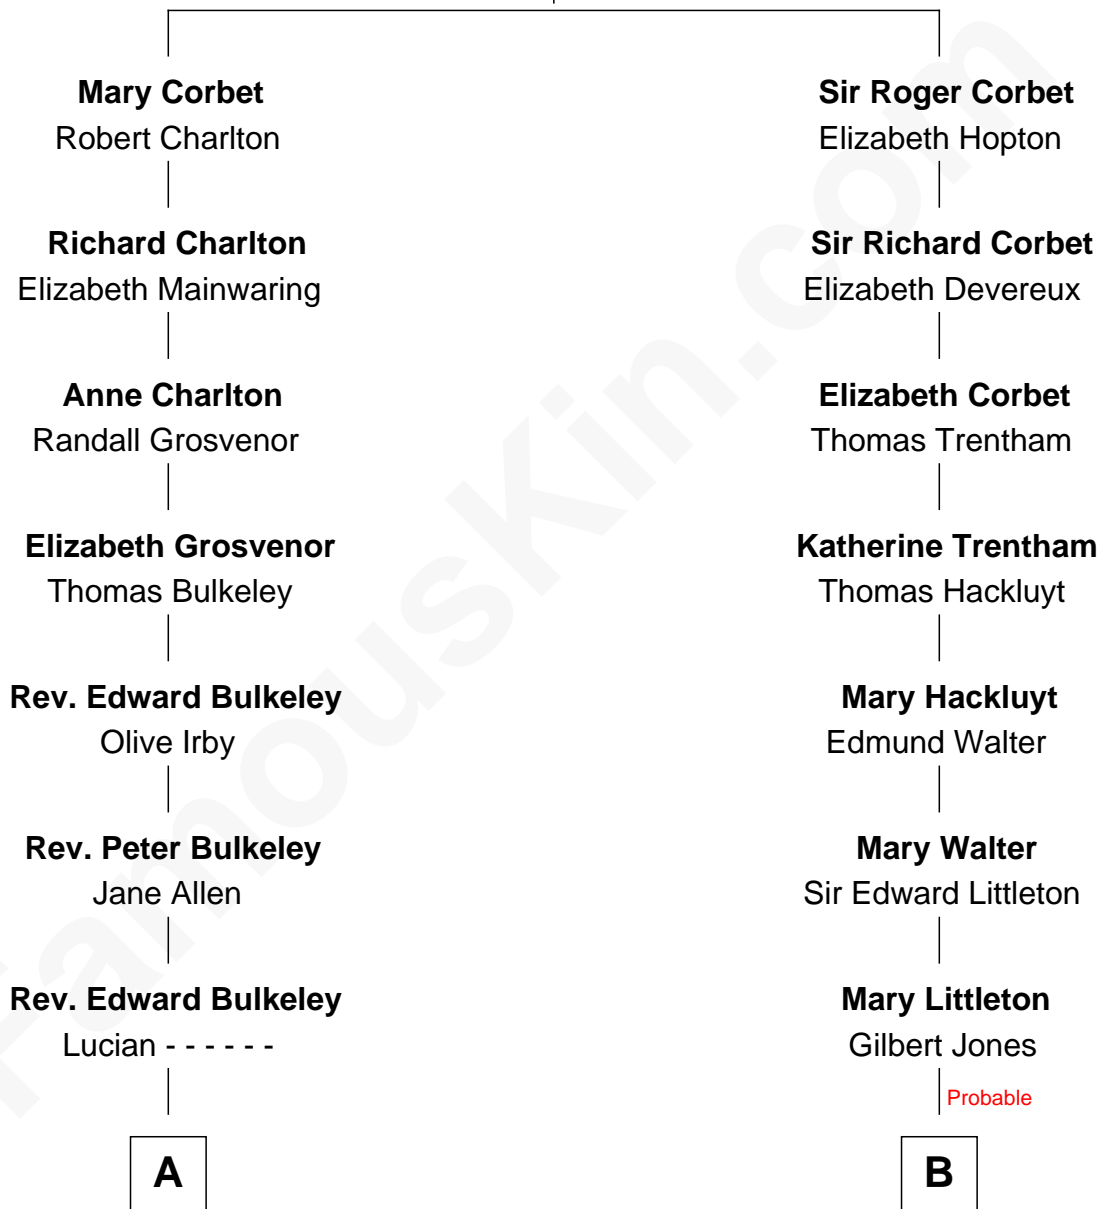

FamousKin.com

Relationship Chart of

Samuel Prescott

Completed Paul Revere's Midnight Ride

10th cousin 7 times removed of

Christopher Reeve
Movie Actor

Sir Robert Corbet
Margaret - - - - -

Christopher Reeve photo by [Jbfrankel](#) ([CC BY-SA 3.0](#))