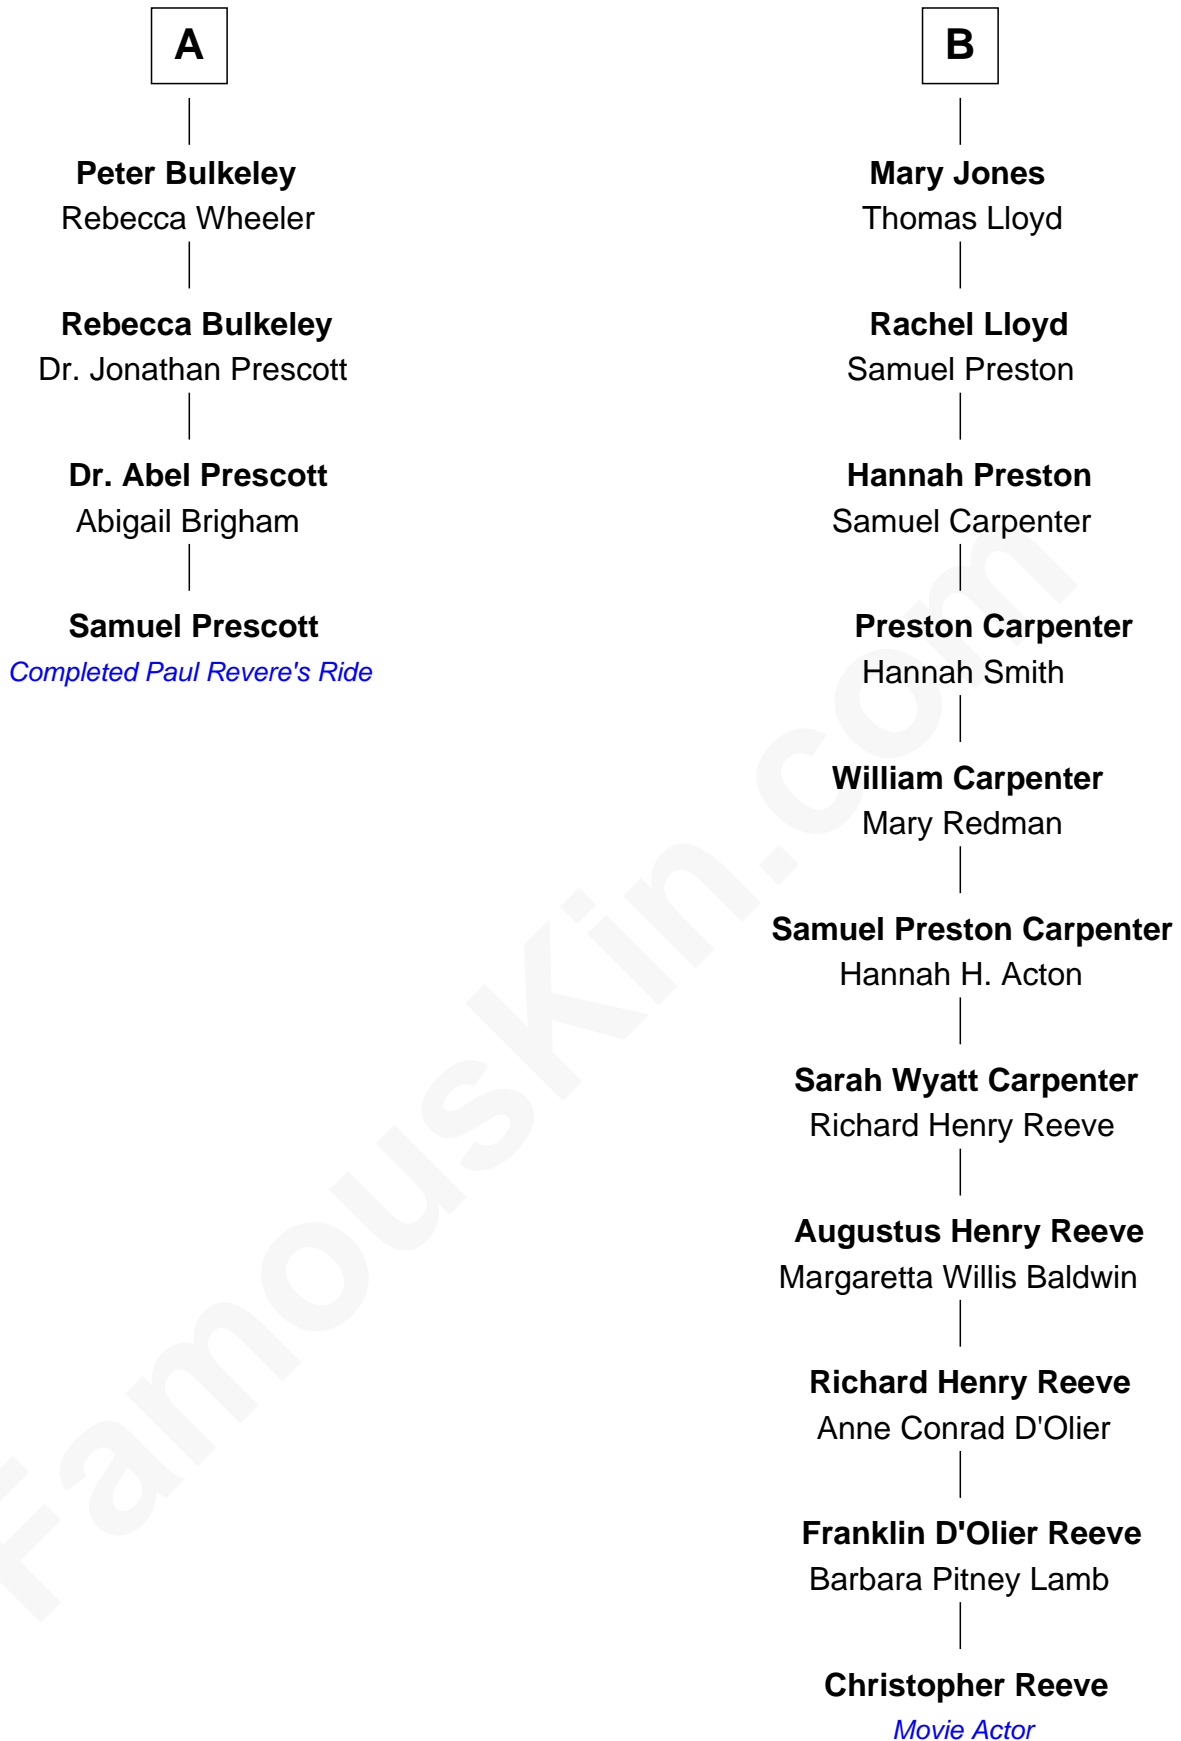

FamousKin.com

Relationship Chart of

Samuel Prescott

Completed Paul Revere's Midnight Ride

10th cousin 7 times removed of

Christopher Reeve
Movie Actor

Sir Robert Corbet
Margaret - - - - -

Christopher Reeve photo by [Jbfrankel](#) ([CC BY-SA 3.0](#))