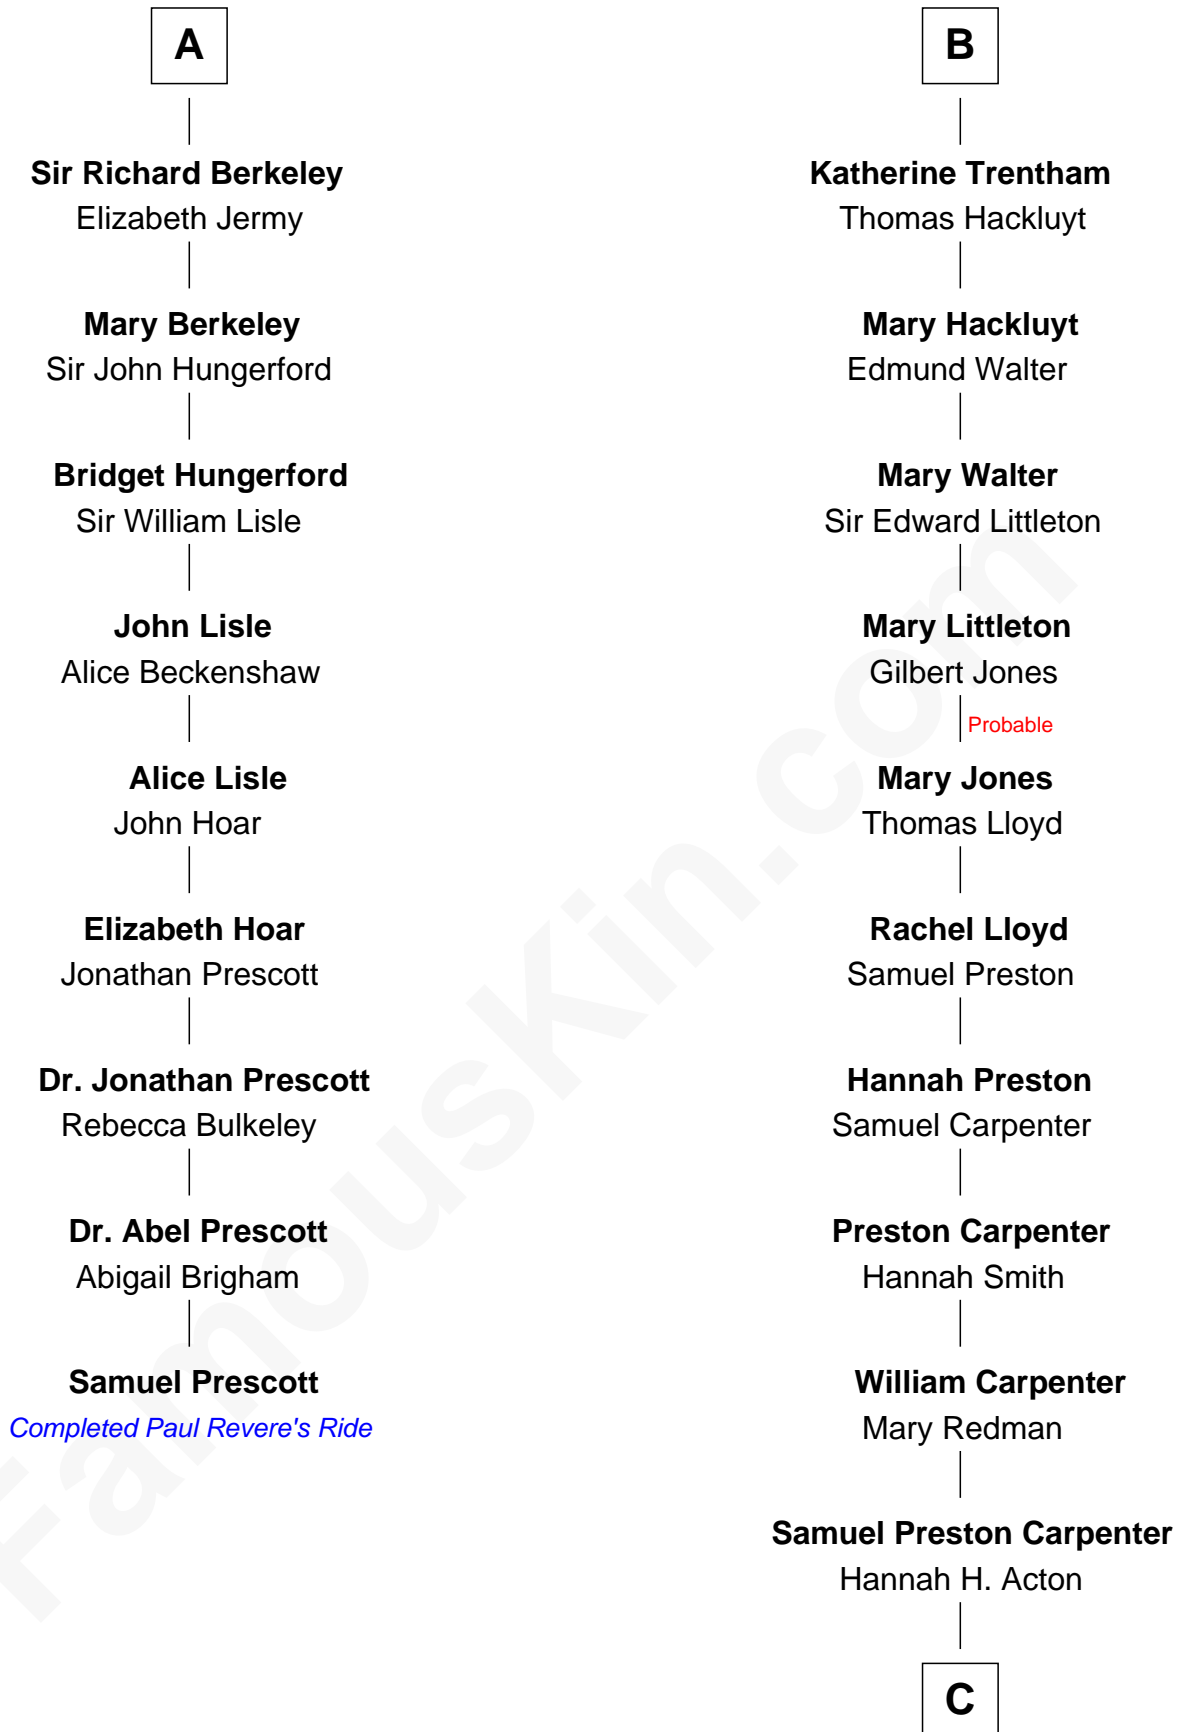

## Relationship Chart of

### Samuel Prescott

*Completed Paul Revere's Midnight Ride*

15th cousin 6 times removed of

**Christopher Reeve**  
*Movie Actor*

**C**

**Sarah Wyatt Carpenter**

Richard Henry Reeve

**Augustus Henry Reeve**