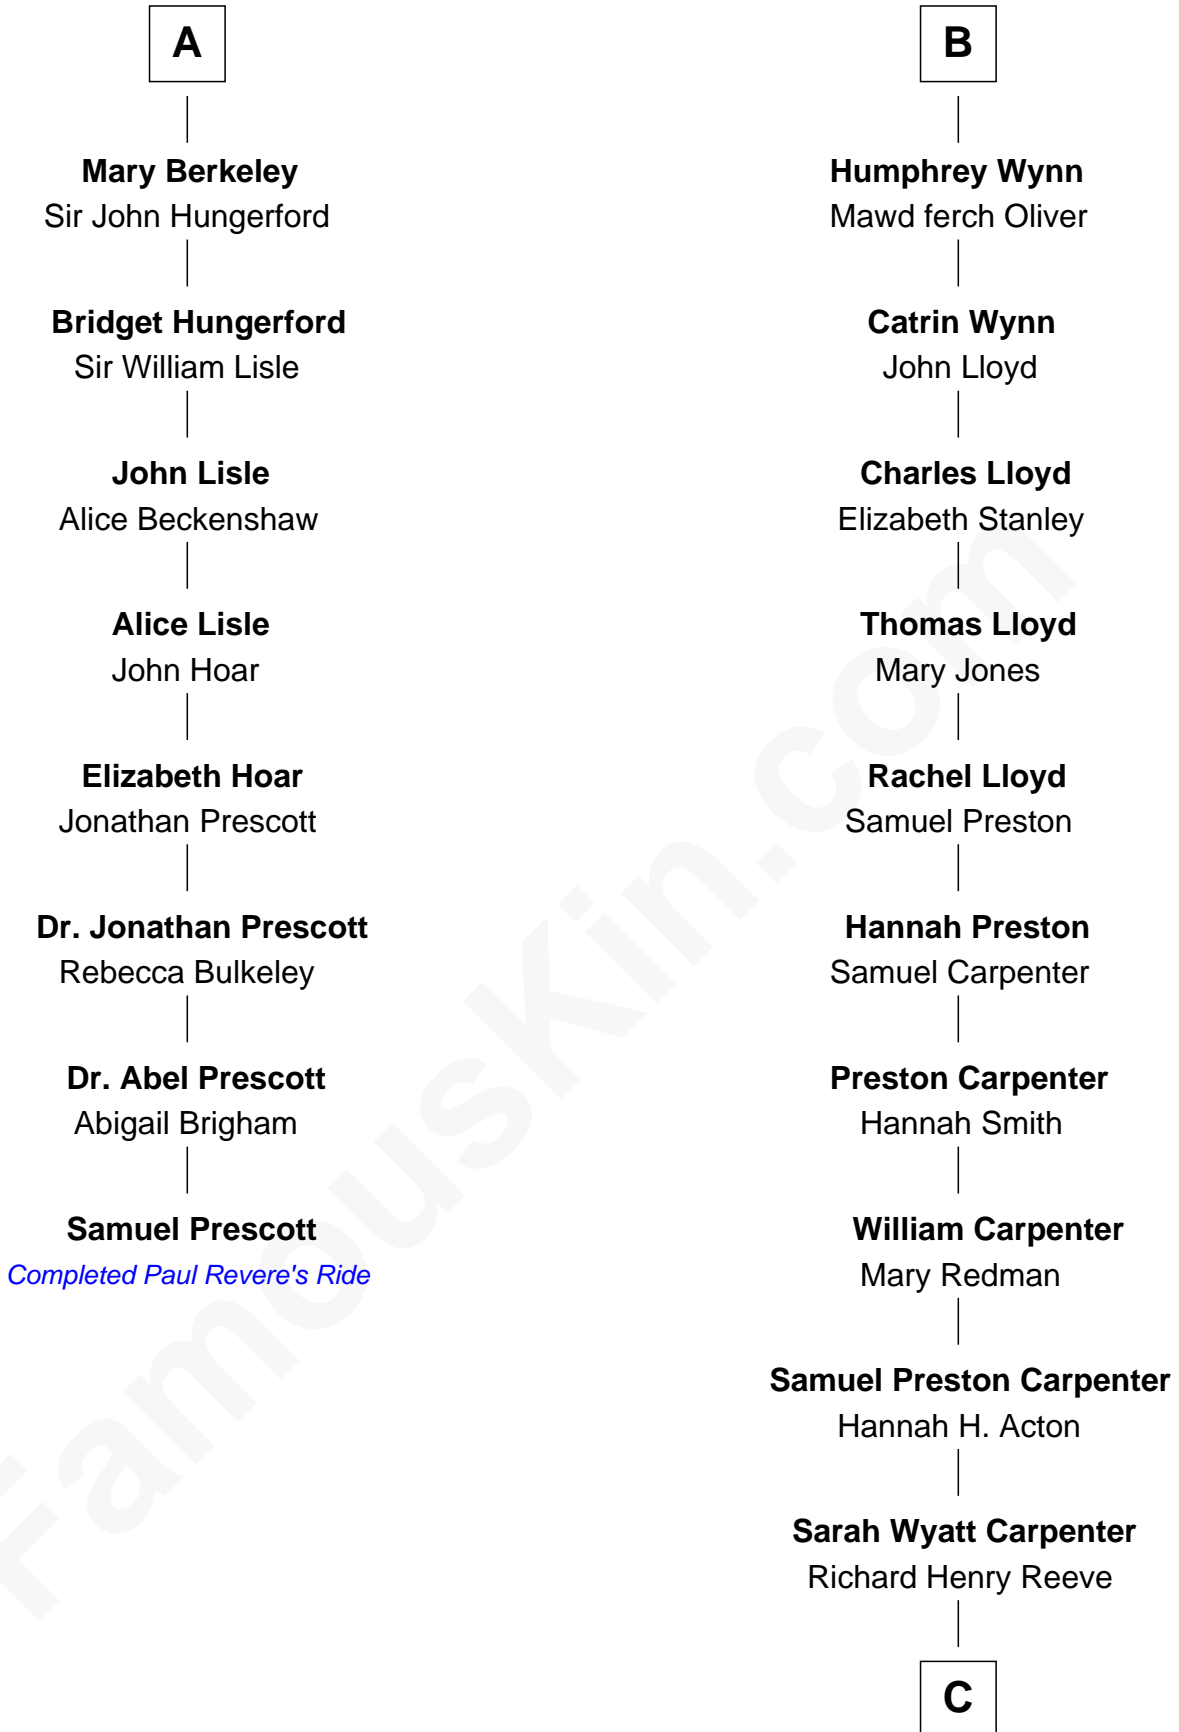

FamousKin.com

Relationship Chart of

Samuel Prescott

Completed Paul Revere's Midnight Ride

14th cousin 6 times removed of

Christopher Reeve
Movie Actor

C

Augustus Henry Reeve
Margaretta Willis Baldwin

Richard Henry Reeve
Anne Conrad D'Olier

Franklin D'Olier Reeve
Barbara Pitney Lamb

Christopher Reeve
Movie Actor