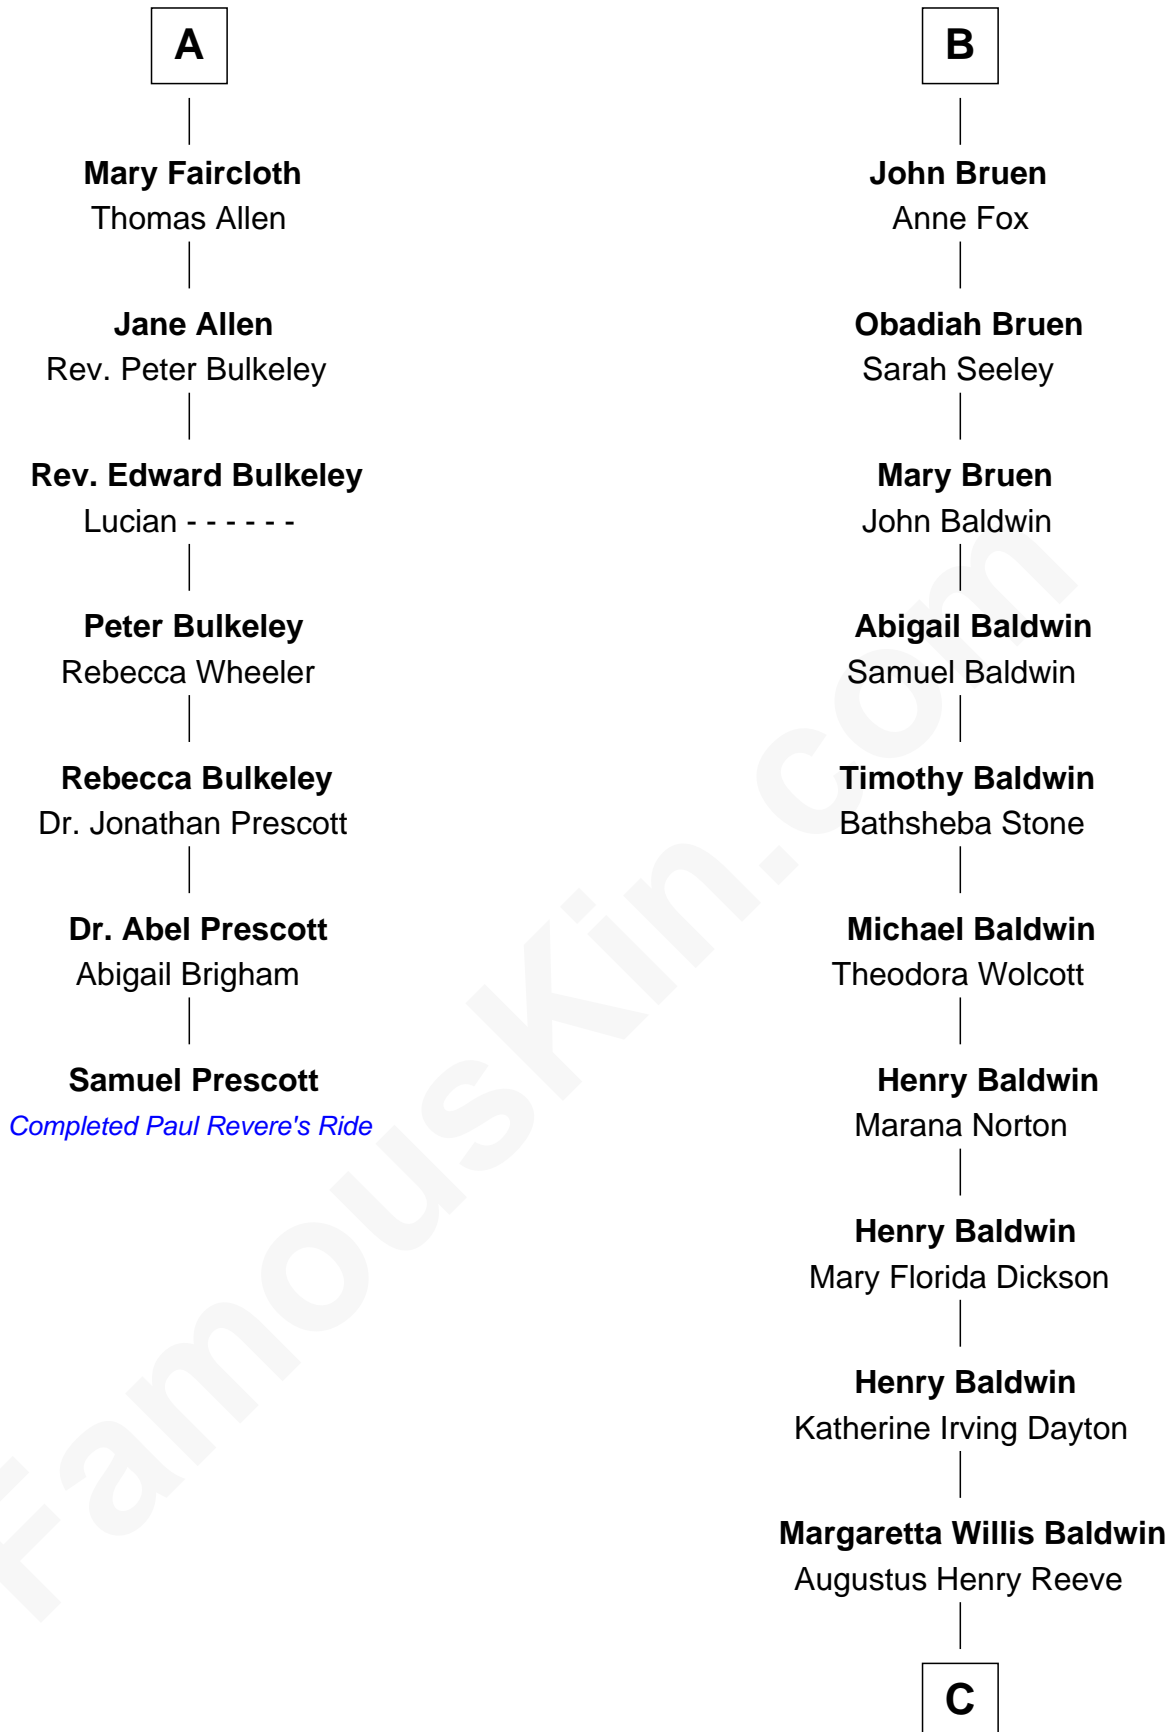

FamousKin.com

Relationship Chart of

Samuel Prescott

Completed Paul Revere's Midnight Ride

13th cousin 6 times removed of

Christopher Reeve
Movie Actor

C

Richard Henry Reeve

Anne Conrad D'Olier

Franklin D'Olier Reeve

Barbara Pitney Lamb

Christopher Reeve

Movie Actor

FamousKin.com