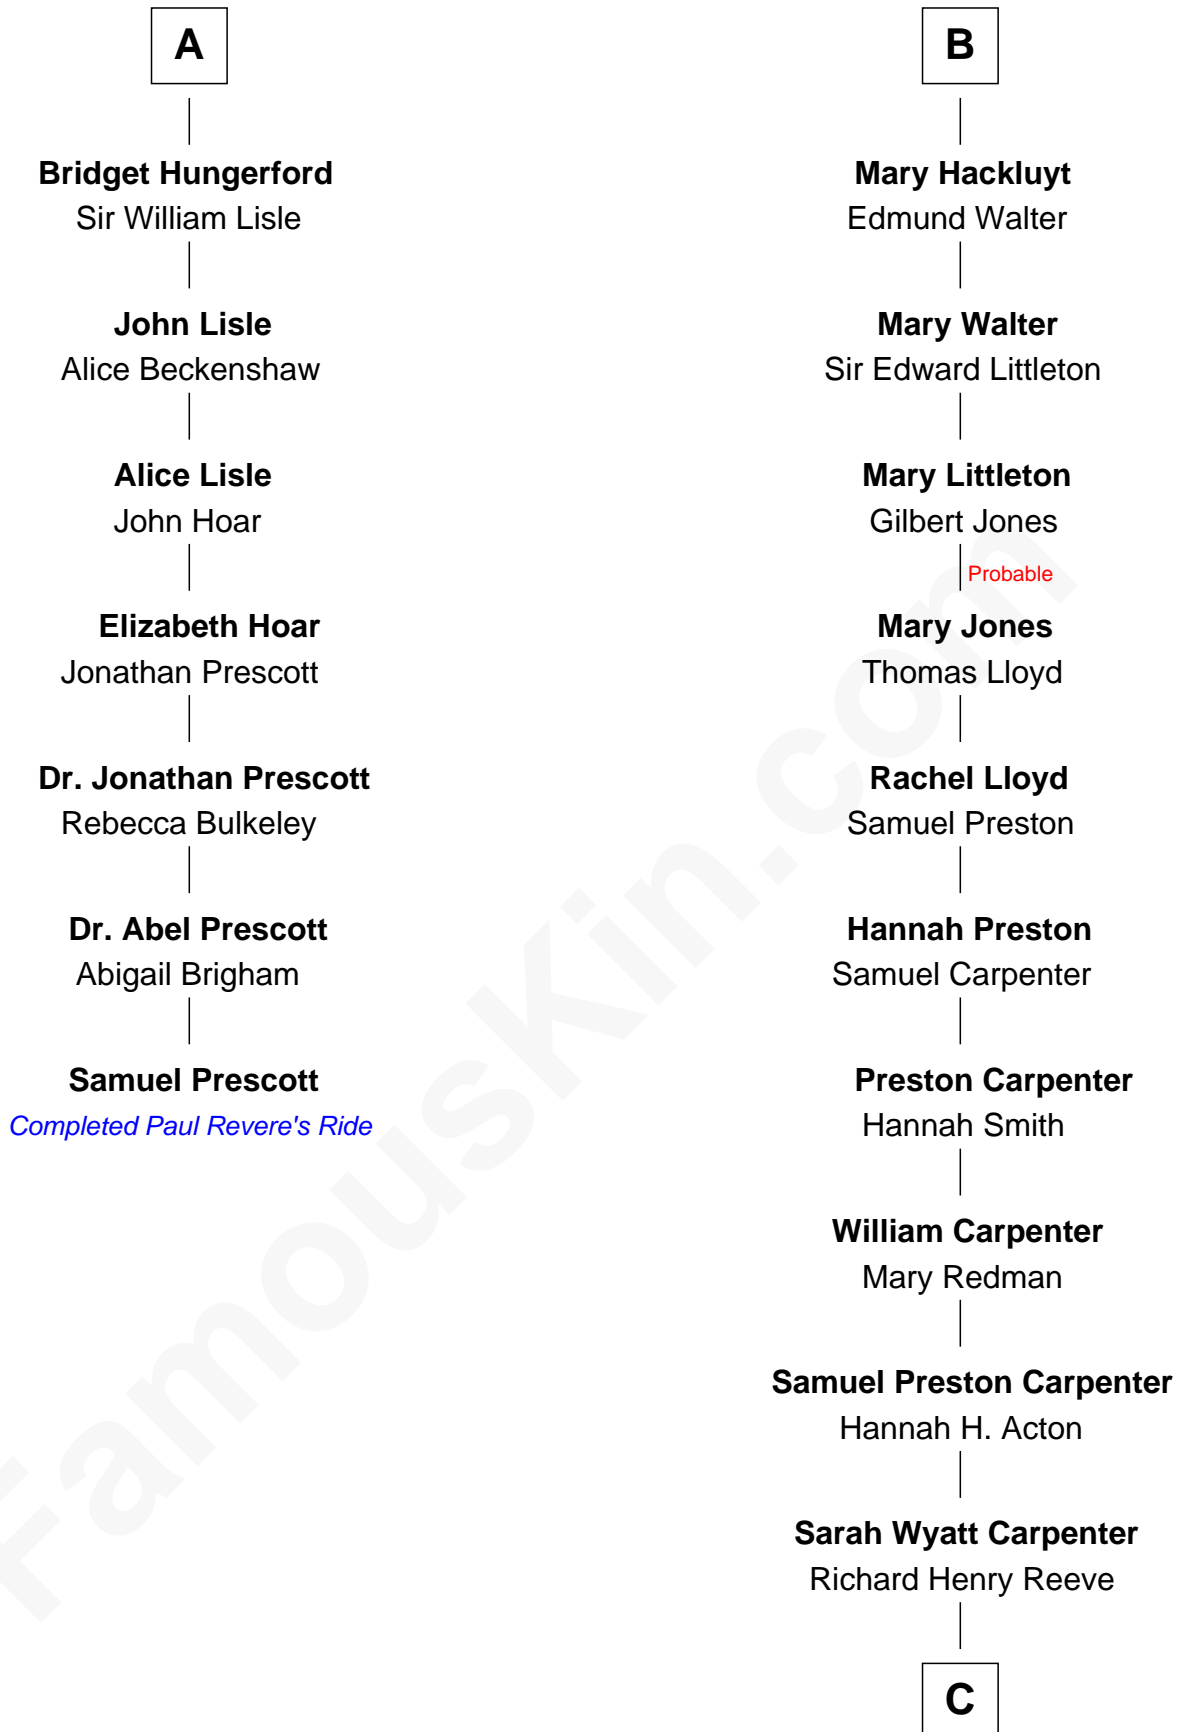

FamousKin.com

Relationship Chart of

Samuel Prescott

Completed Paul Revere's Midnight Ride

13th cousin 7 times removed of

Christopher Reeve
Movie Actor

C

Augustus Henry Reeve
Margaretta Willis Baldwin