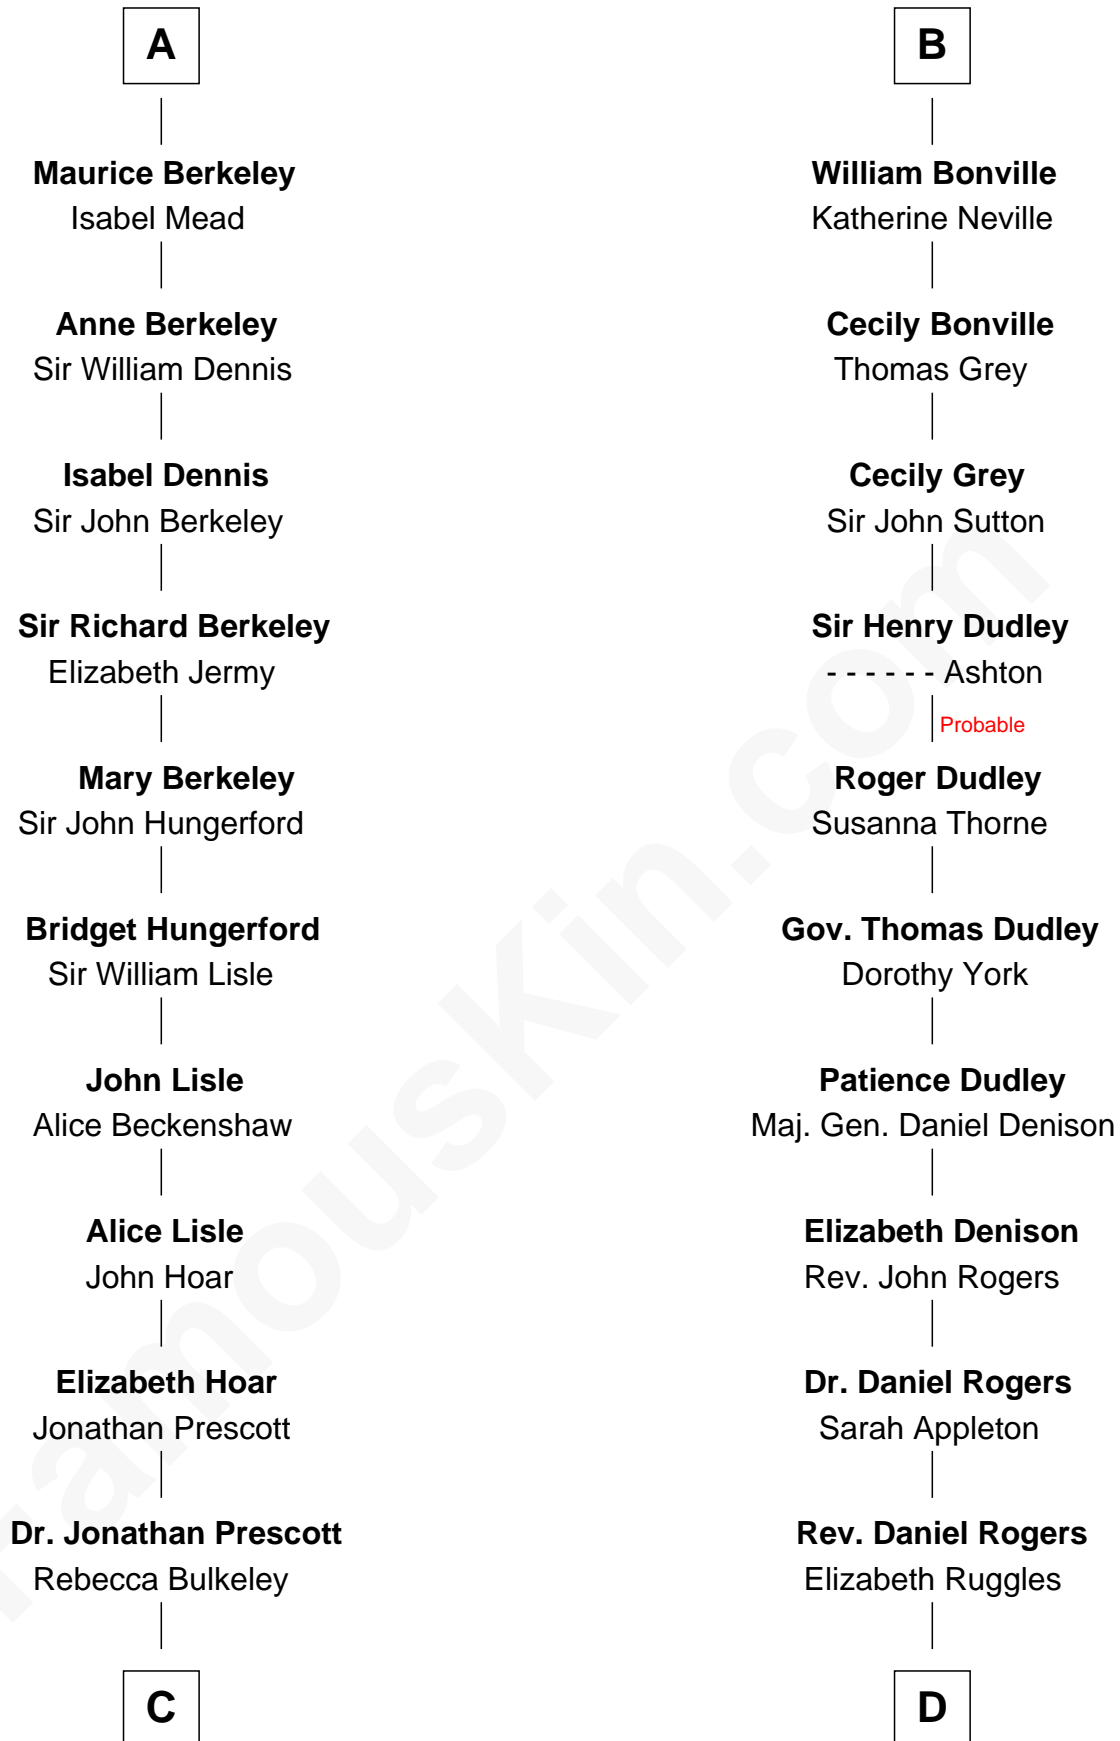

FamousKin.com

Relationship Chart of

Samuel Prescott

Completed Paul Revere's Midnight Ride

18th cousin 2 times removed of

Colonel Robert Gould Shaw

U.S. Civil War leader of film "Glory" fame

Sir Humphrey de Bohun

Eleanor de Bohun

Sir John de Verdun

Maud de Verdun

Sir John de Grey

Sir Roger de Grey

Elizabeth de Hastings

Sir Reynold de Grey

Eleanor le Strange

Sir Reynold Grey

Margaret de Ros

Margaret Grey

Sir William Bonville

William Bonville

Elizabeth Harington

B

C

Dr. Abel Prescott

Abigail Brigham

Samuel Prescott

Completed Paul Revere's Ride

D

Sarah Rogers

Samuel Parkman

Elizabeth Willard Parkman