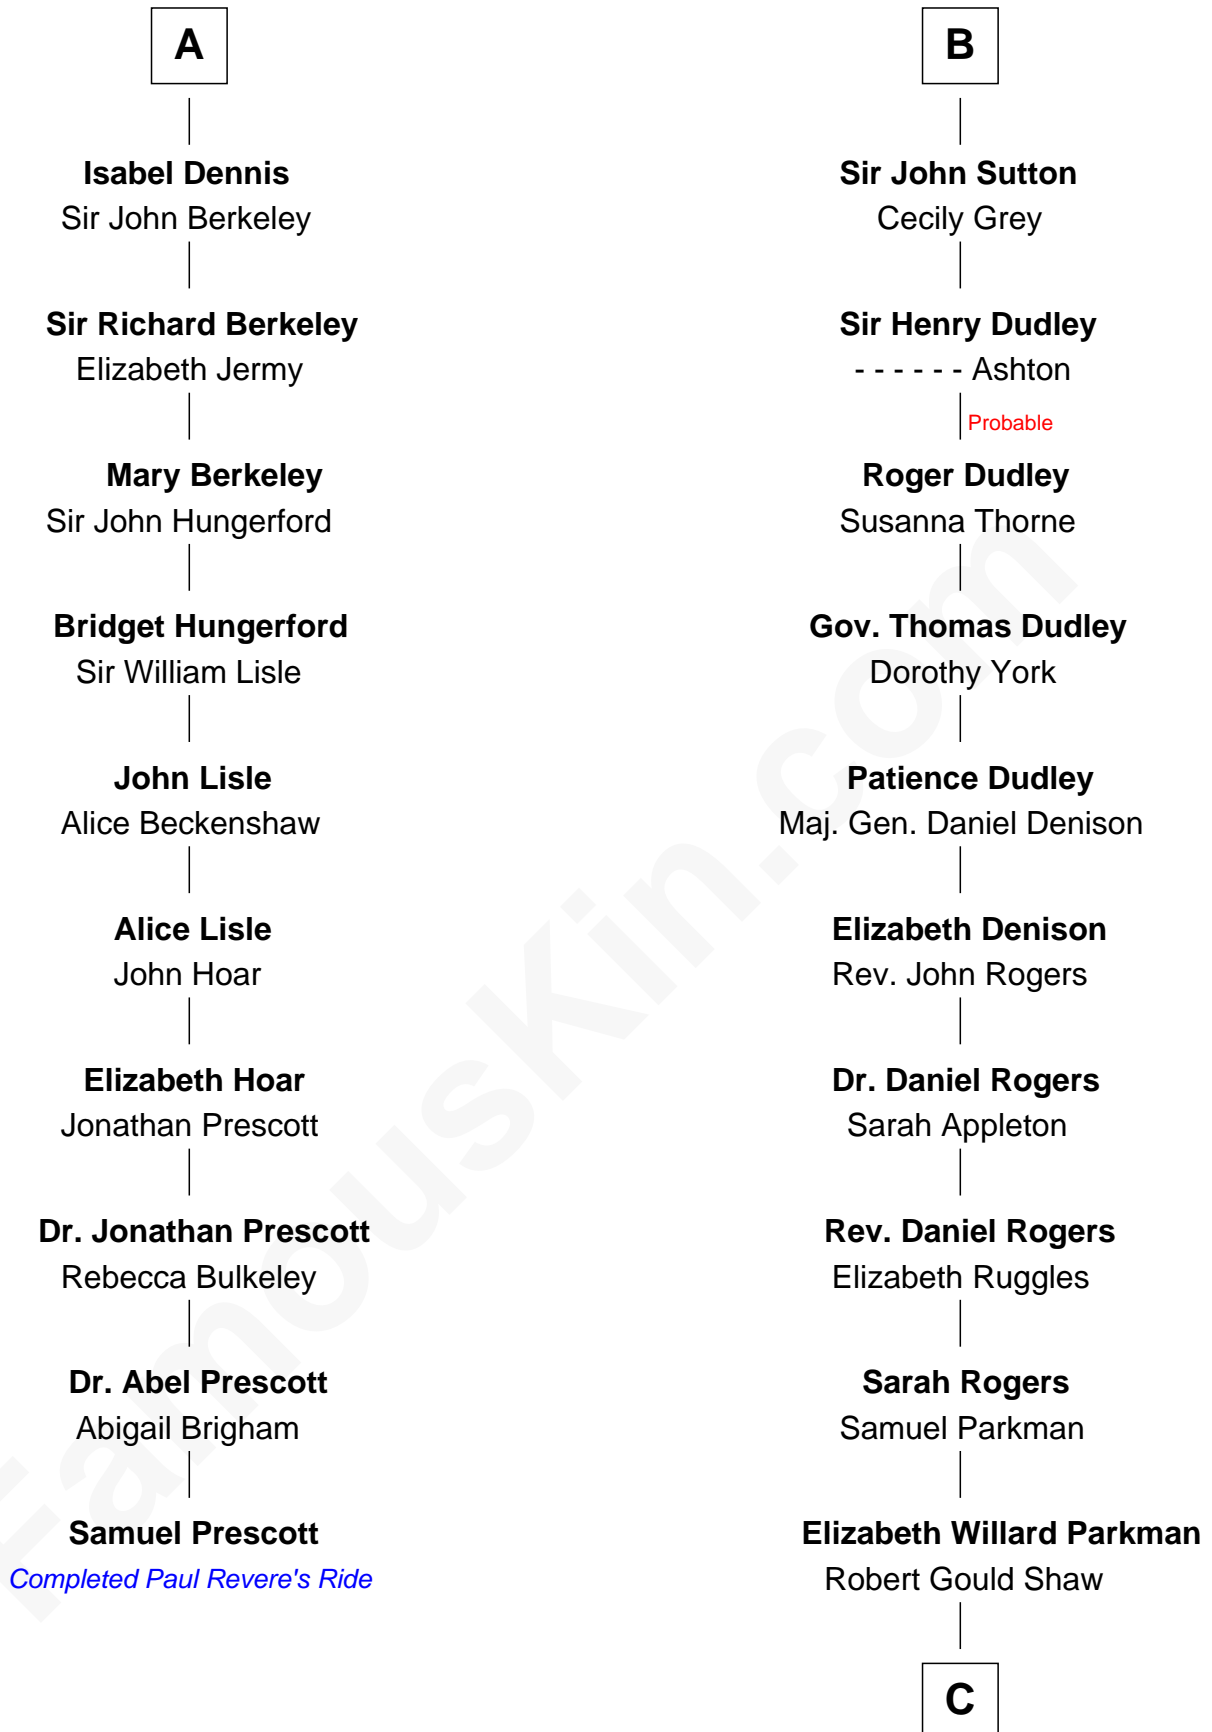

FamousKin.com

Relationship Chart of

Samuel Prescott

Completed Paul Revere's Midnight Ride

16th cousin 2 times removed of

Colonel Robert Gould Shaw

U.S. Civil War leader of film "Glory" fame

C

Francis George Shaw
Sarah Blake Sturgis

Colonel Robert Gould Shaw
Main character in film "Glory"

FamousKin.com