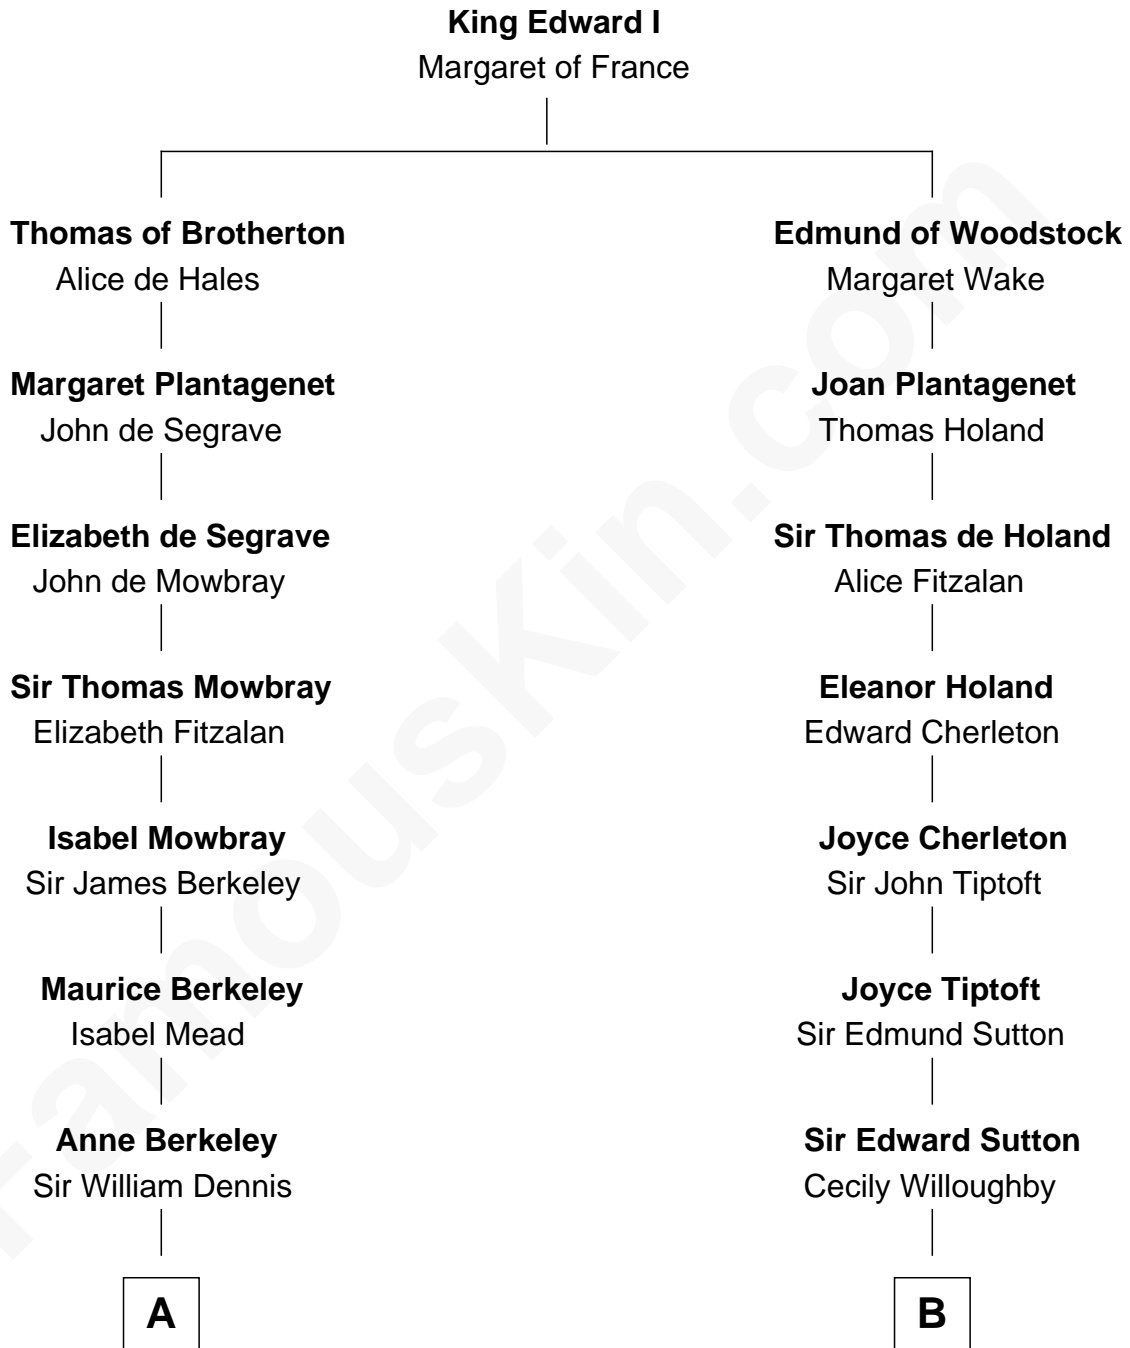

FamousKin.com

Relationship Chart of

Samuel Prescott

Completed Paul Revere's Midnight Ride

16th cousin 2 times removed of

Colonel Robert Gould Shaw

U.S. Civil War leader of film "Glory" fame

C

Francis George Shaw
Sarah Blake Sturgis

Colonel Robert Gould Shaw
Main character in film "Glory"

FamousKin.com