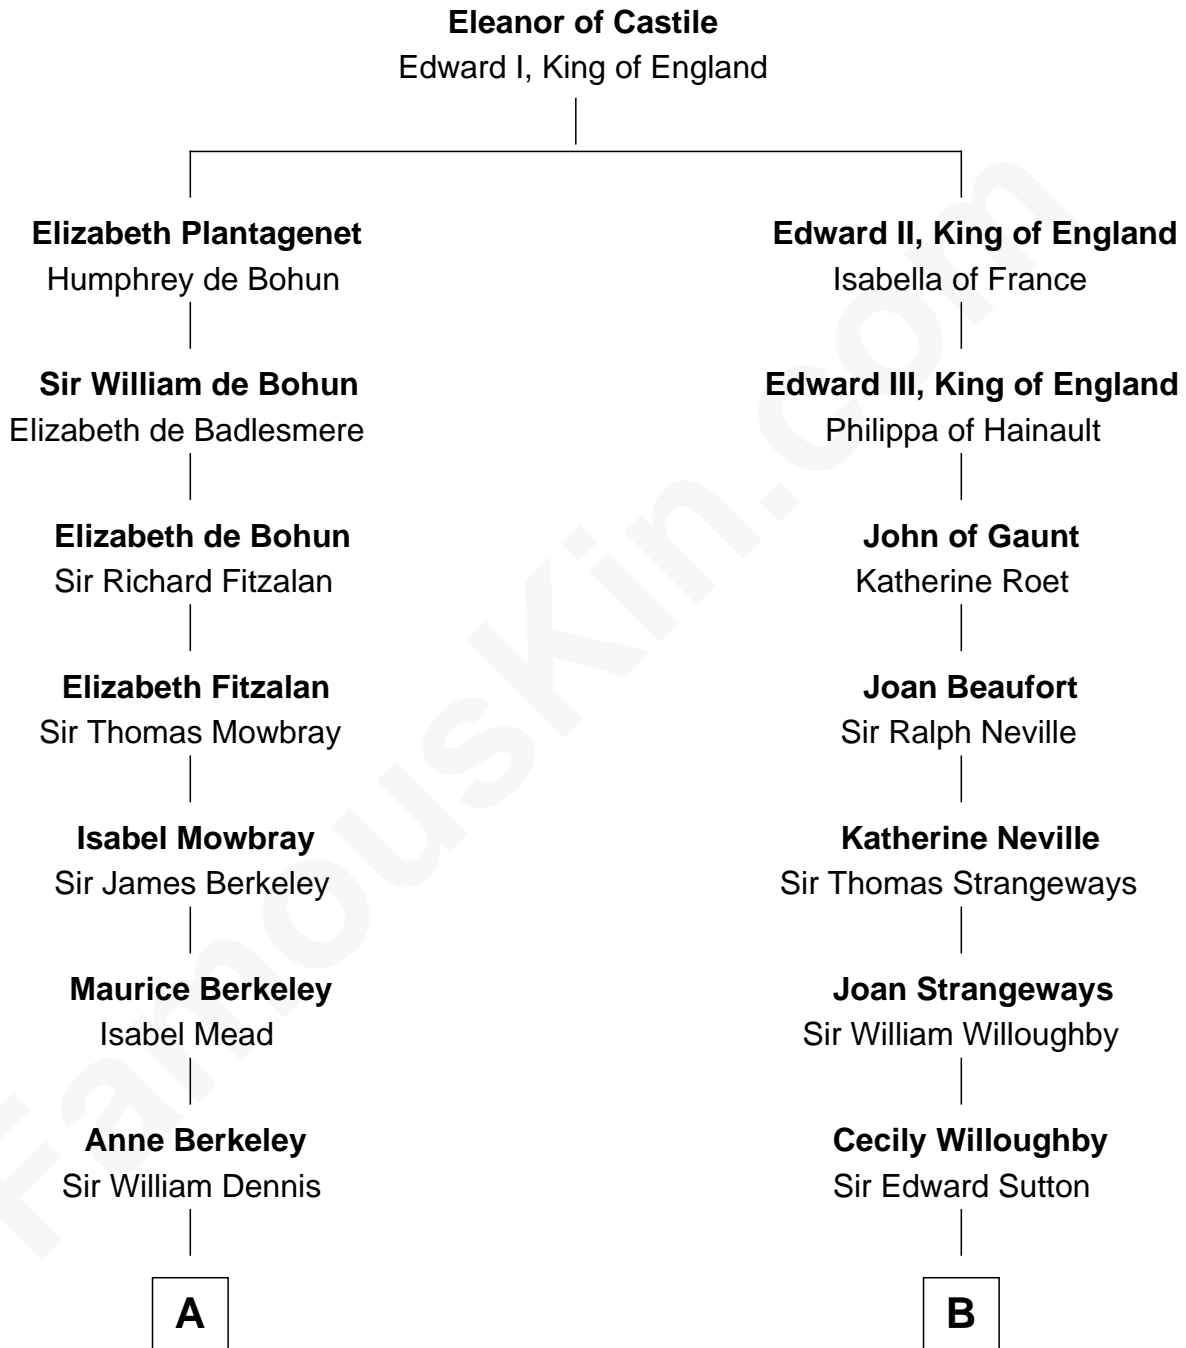

FamousKin.com

Relationship Chart of

Samuel Prescott

Completed Paul Revere's Midnight Ride

16th cousin 2 times removed of

Colonel Robert Gould Shaw

U.S. Civil War leader of film "Glory" fame

C

Francis George Shaw
Sarah Blake Sturgis

Colonel Robert Gould Shaw
Main character in film "Glory"

FamousKin.com