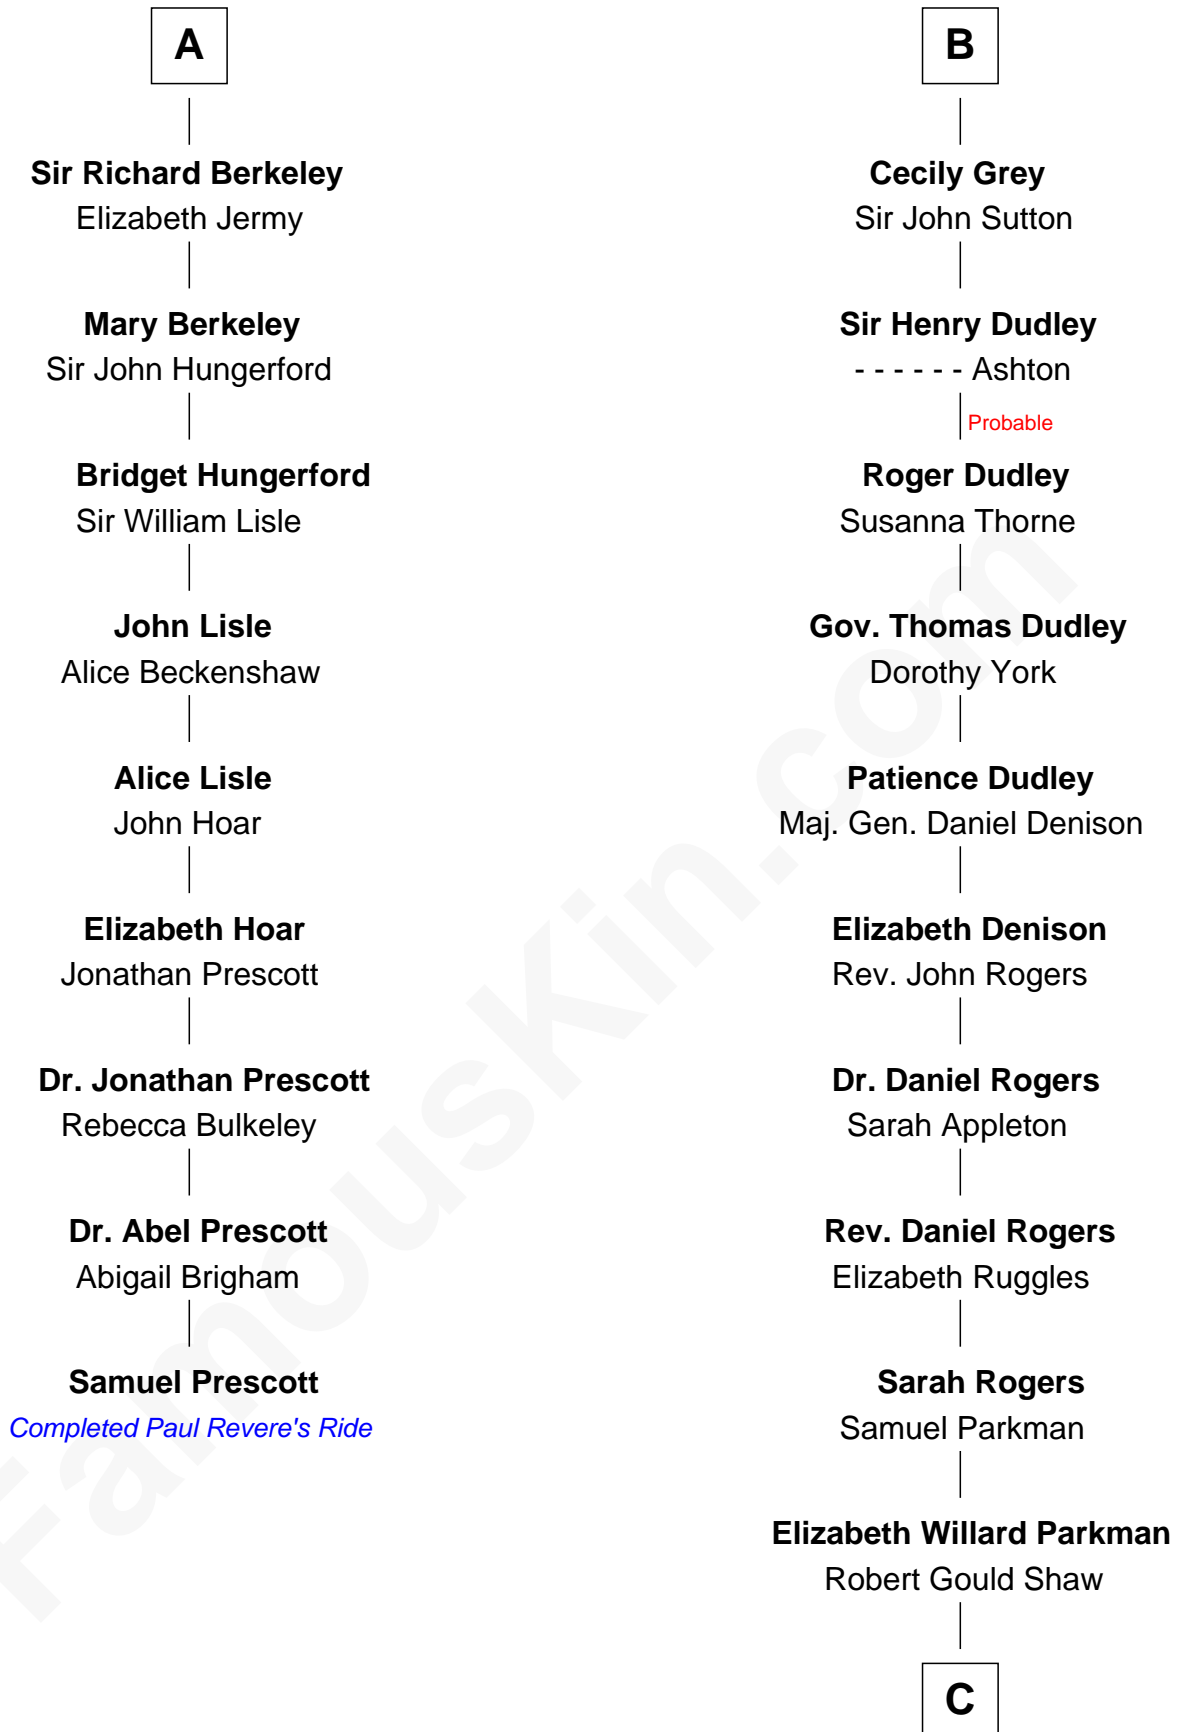

FamousKin.com

Relationship Chart of

Samuel Prescott

Completed Paul Revere's Midnight Ride

15th cousin 3 times removed of

Colonel Robert Gould Shaw

U.S. Civil War leader of film "Glory" fame

Bartholomew de Badlesmere

Margaret de Clare

Elizabeth de Badlesmere

Sir William de Bohun

Elizabeth de Bohun

Sir Richard Fitzalan

Elizabeth Fitzalan

Sir Thomas Mowbray

Isabel Mowbray

William Bonville

Elizabeth Harington

William Bonville

Katherine Neville

Cecily Bonville

Thomas Grey

B

C

Francis George Shaw
Sarah Blake Sturgis

Colonel Robert Gould Shaw
Main character in film "Glory"

FamousKin.com