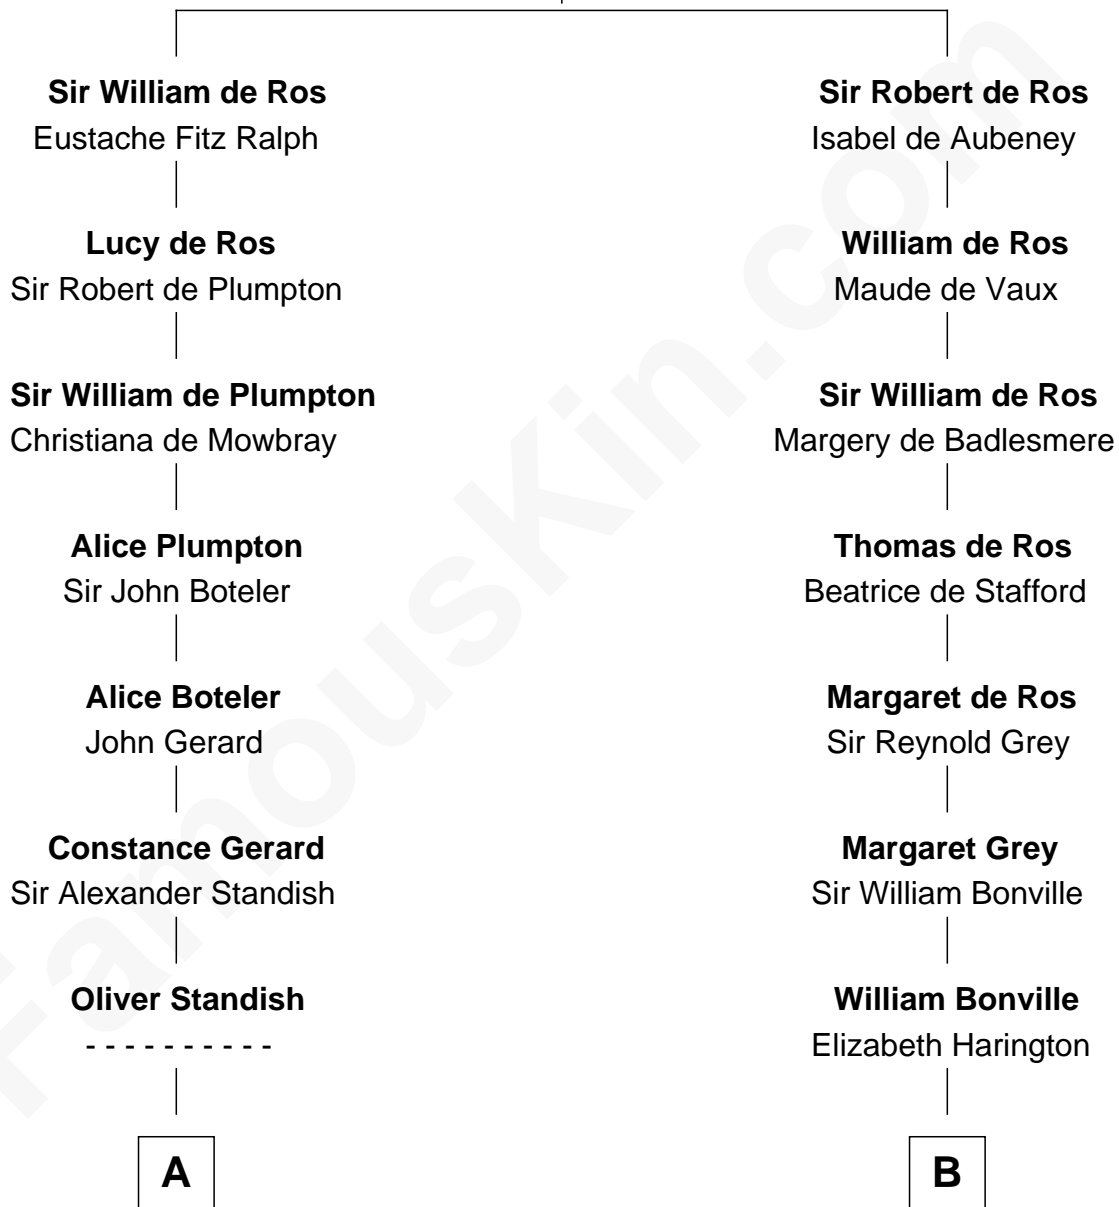

FamousKin.com

Relationship Chart of

Samuel Prescott

Completed Paul Revere's Midnight Ride

16th cousin 4 times removed of

Colonel Robert Gould Shaw

U.S. Civil War leader of film "Glory" fame

Sir William de Ros

Lucy FitzPiers

C

Sarah Rogers
Samuel Parkman

Elizabeth Willard Parkman
Robert Gould Shaw

Francis George Shaw
Sarah Blake Sturgis

Colonel Robert Gould Shaw
Main character in film "Glory"

FamousKin.com