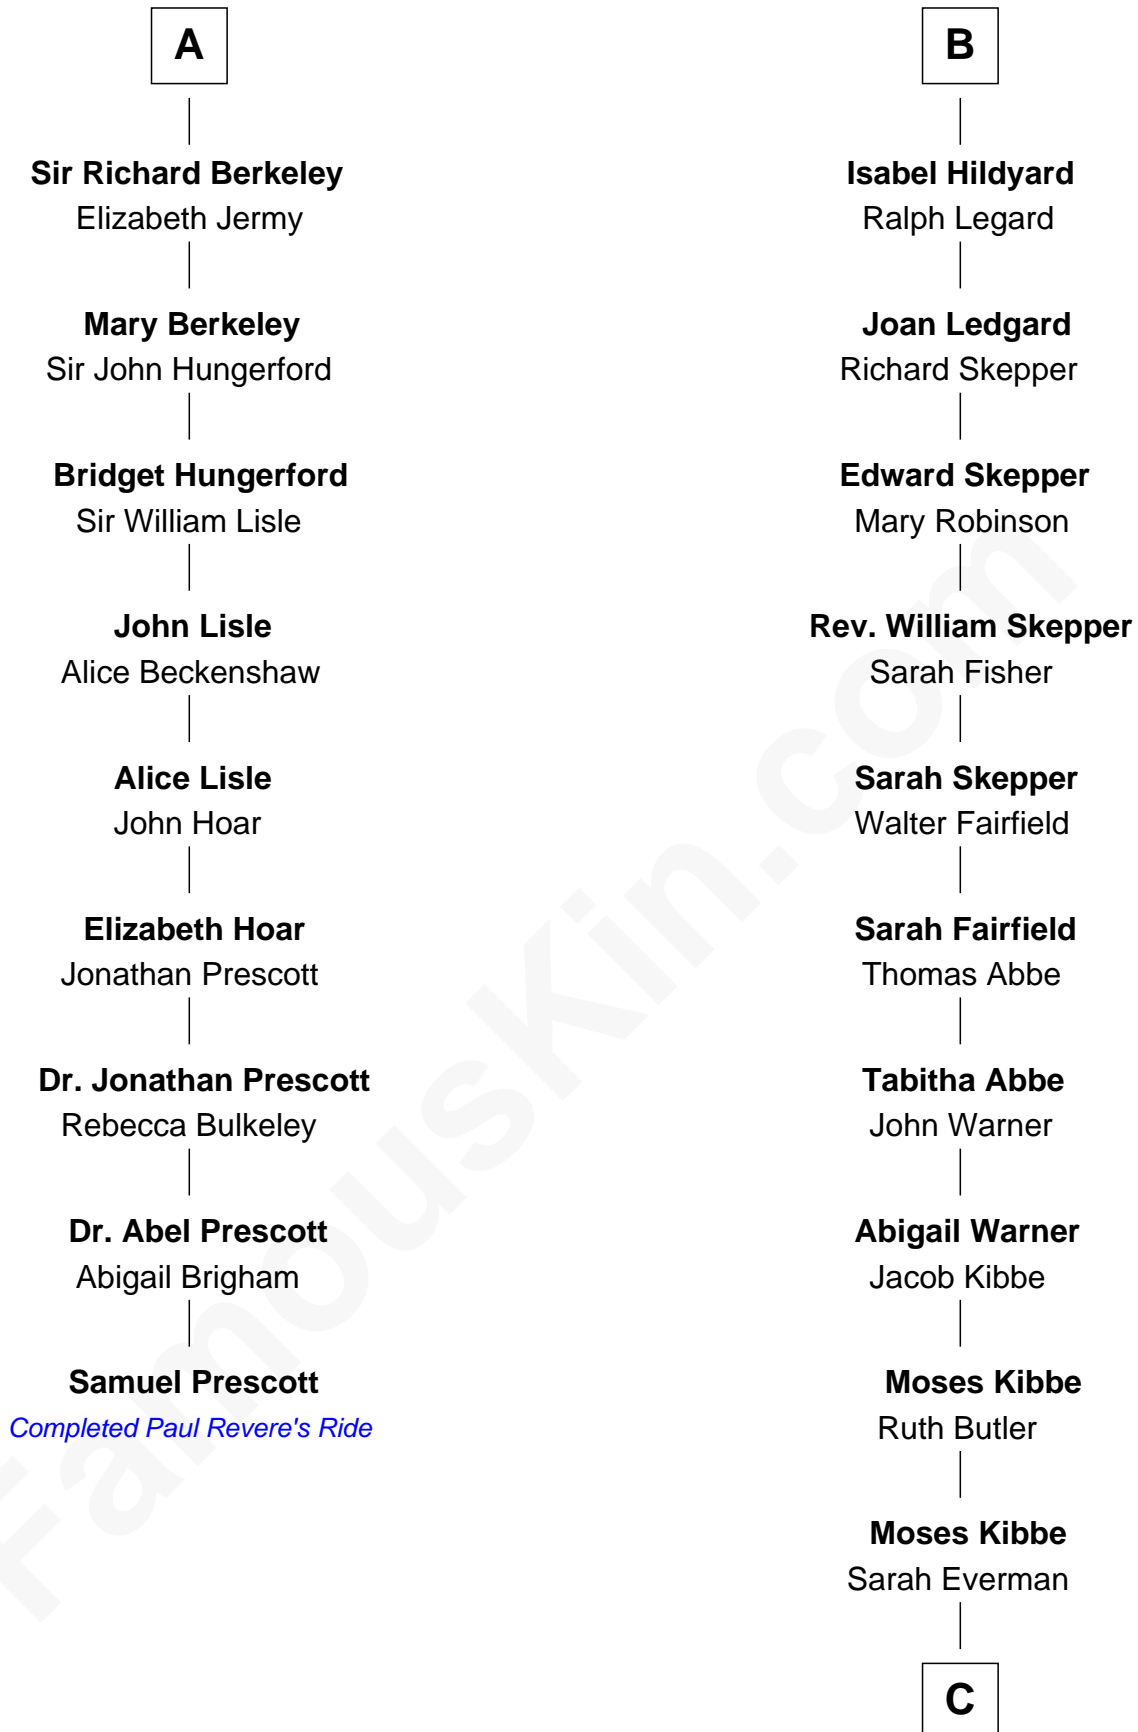

## Relationship Chart of

### Samuel Prescott

*Completed Paul Revere's Midnight Ride*

15th cousin 5 times removed of

### Roy Rogers

*Cowboy movie actor and singer*

**Henry Plantagenet**  
Maud de Chaworth

**C**

**Jacintha Kibbe**

William Womack

**Archer Womack**

Patricia Adeline Hatchett