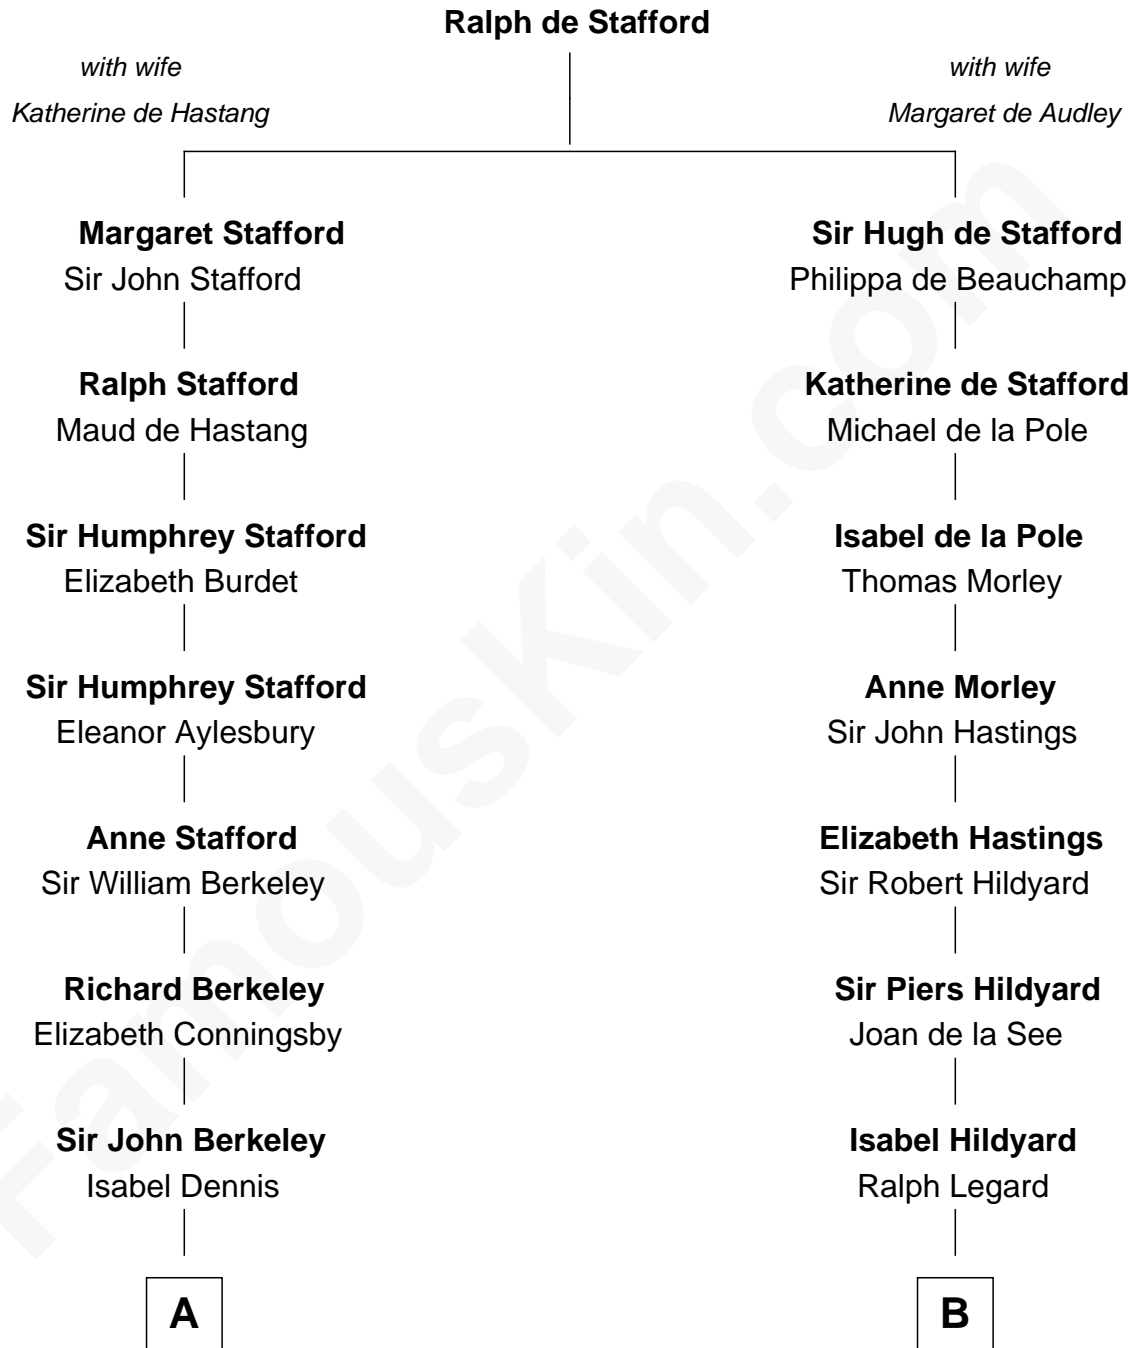

FamousKin.com

Relationship Chart of

Samuel Prescott

Completed Paul Revere's Midnight Ride

15th cousin 4 times removed of

Roy Rogers

Cowboy movie actor and singer

C

Archer Womack

Patricia Adeline Hatchett

Mattie M. Womack

Andrew E. Slye

Roy Rogers

Cowboy movie actor and singer

FamousKin.com