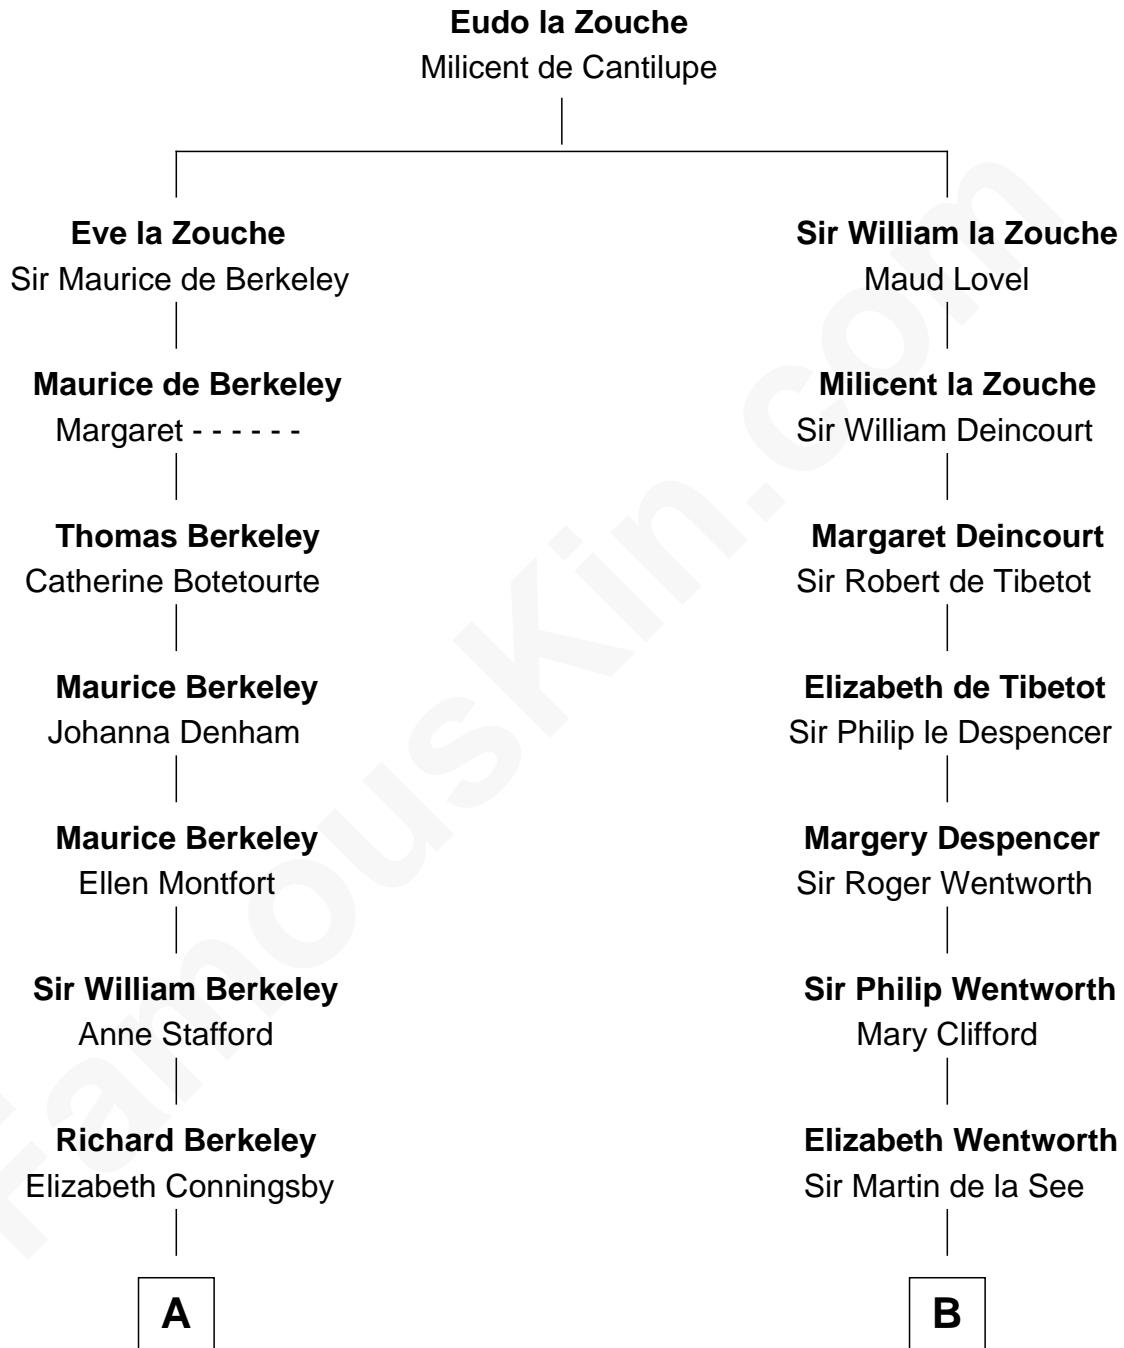

FamousKin.com

Relationship Chart of

Samuel Prescott

Completed Paul Revere's Midnight Ride

16th cousin 5 times removed of

Roy Rogers

Cowboy movie actor and singer