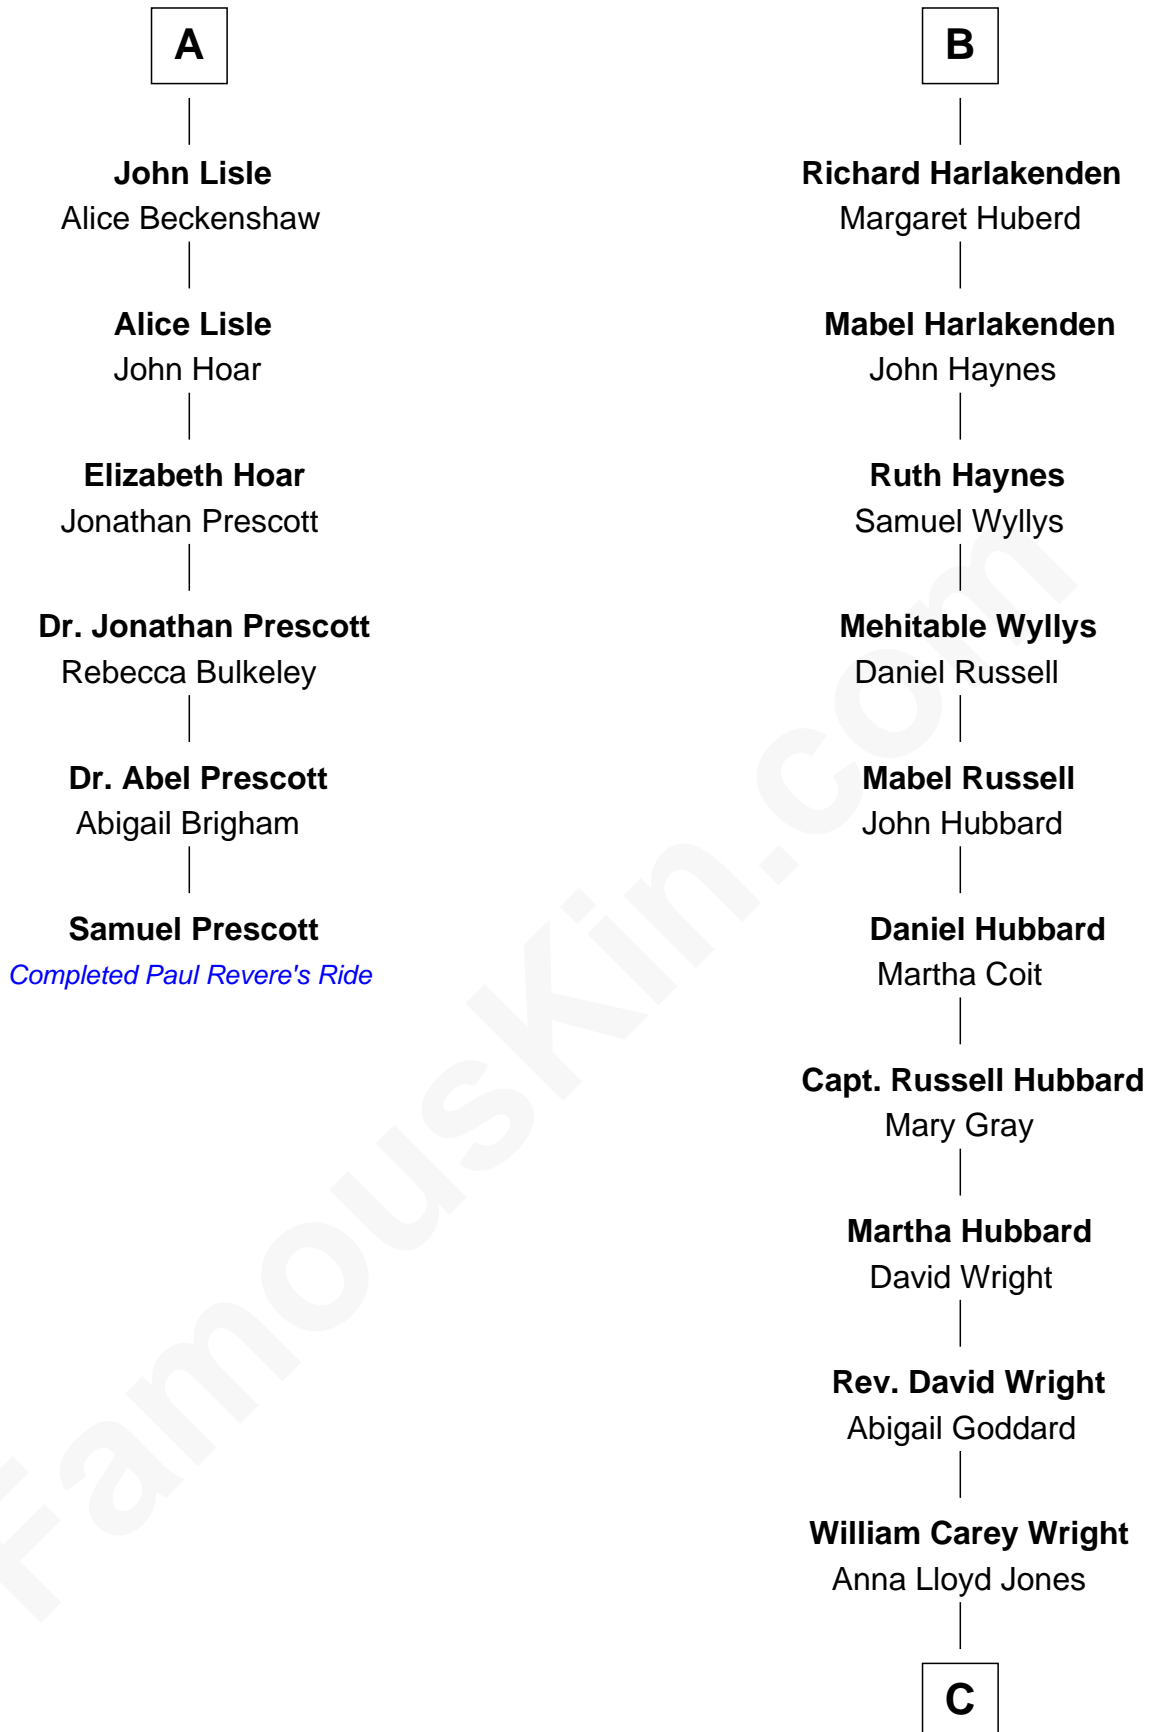

FamousKin.com

Relationship Chart of

Samuel Prescott

Completed Paul Revere's Midnight Ride

12th cousin 7 times removed of

Anne Baxter
Movie Actress

C

Frank Lloyd Wright

Catherine L. Tobin

Catherine Dorothy Wright

Kenneth Stuart Baxter

Anne Baxter

Movie Actress

FamousKin.com