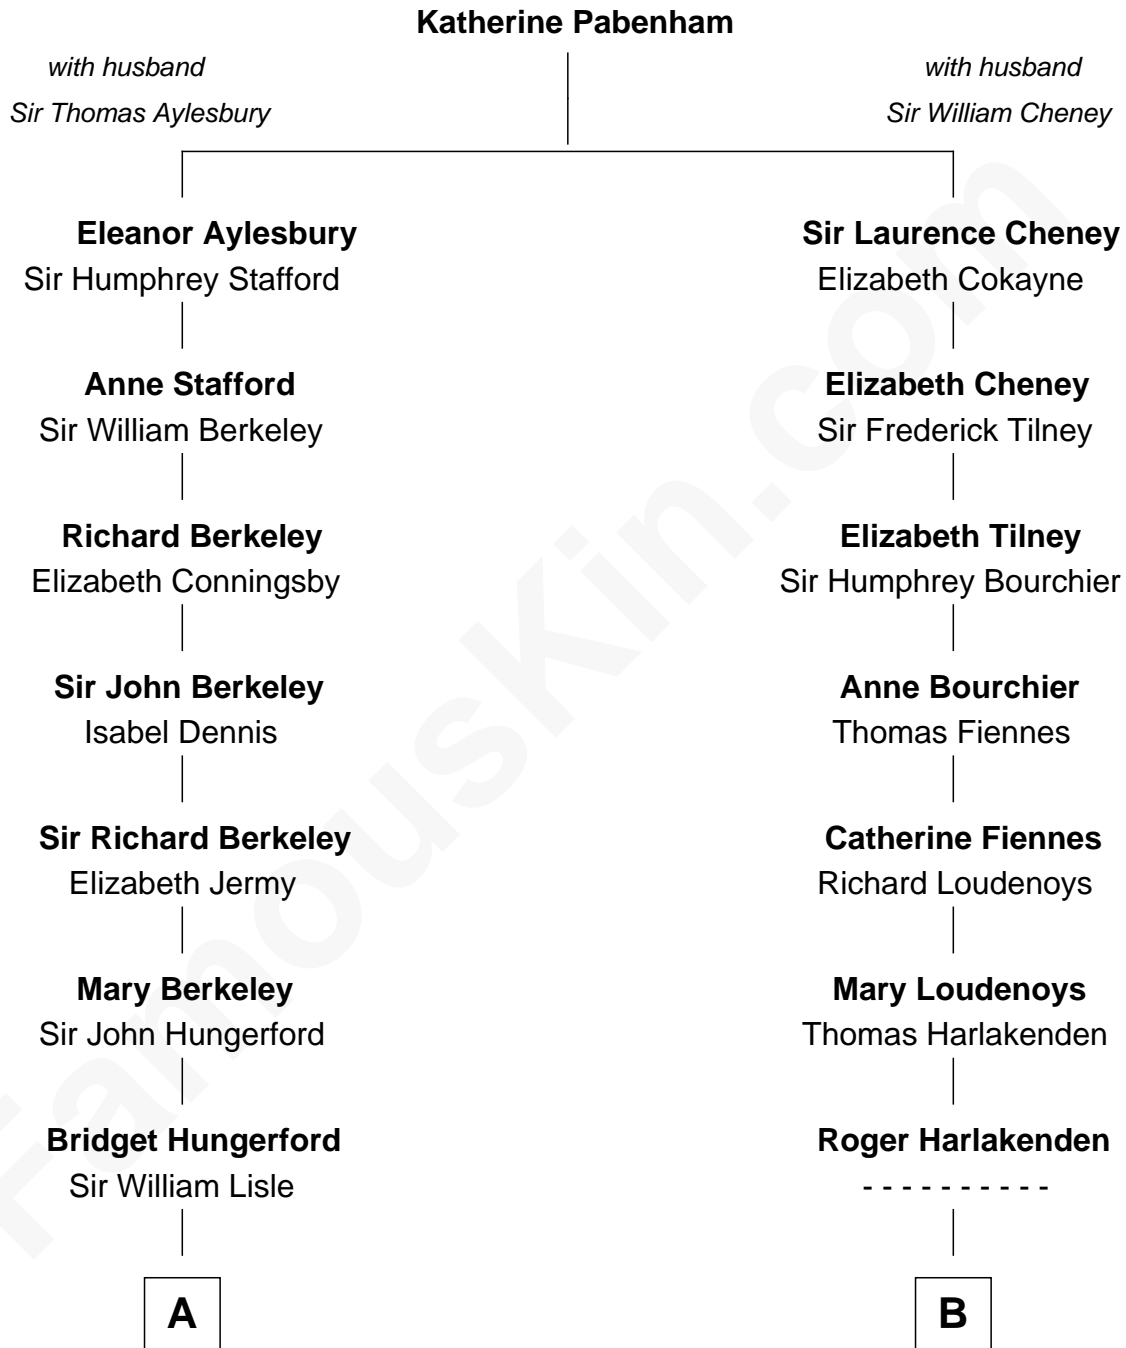

FamousKin.com

Relationship Chart of

Samuel Prescott

Completed Paul Revere's Midnight Ride

12th cousin 7 times removed of

Anne Baxter
Movie Actress

C

Frank Lloyd Wright

Catherine L. Tobin

Catherine Dorothy Wright

Kenneth Stuart Baxter

Anne Baxter

Movie Actress

FamousKin.com