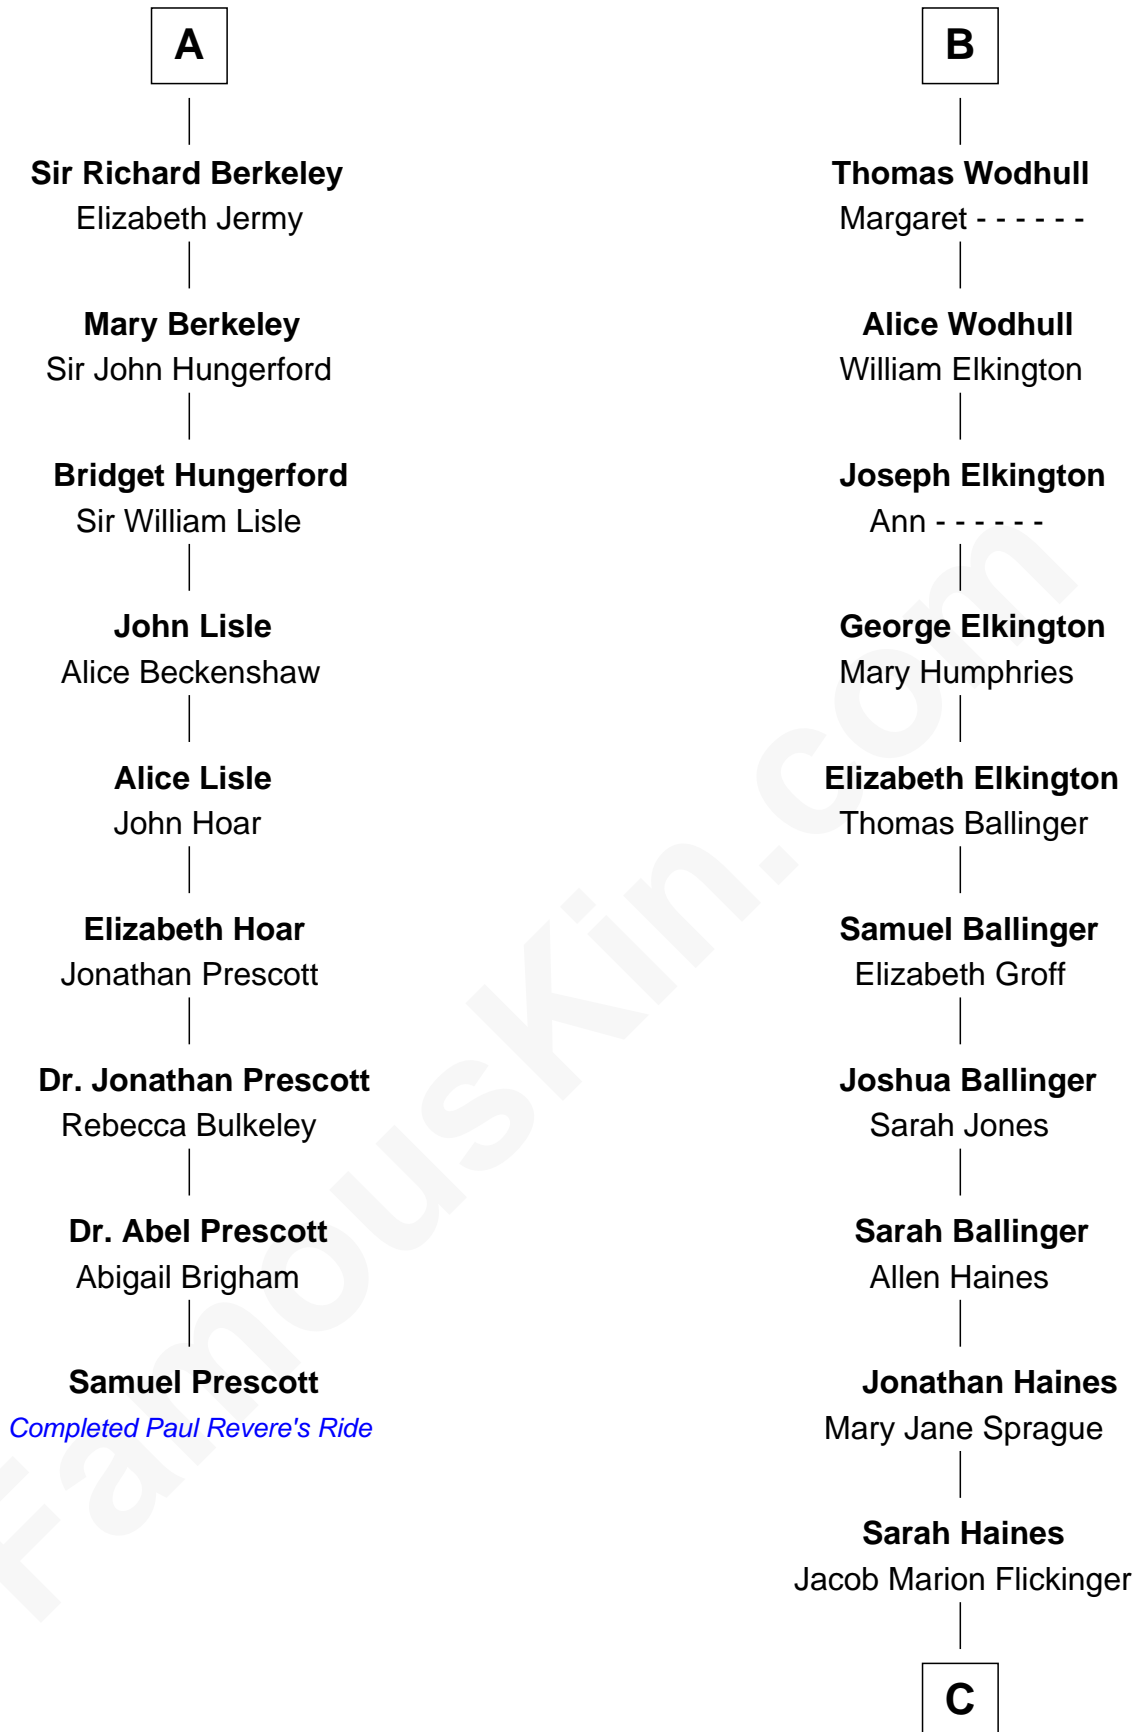

## Relationship Chart of

### Samuel Prescott

*Completed Paul Revere's Midnight Ride*

15th cousin 4 times removed of

### Barbara (Pierce) Bush

*First Lady of President George H.W. Bush*

**Sir Warin Trussell**  
Maud de St. Philibert

**C**

**Lulu Dell Flickinger**  
James Edgar Robinson

**Pauline Robinson**  
Marvin Pierce