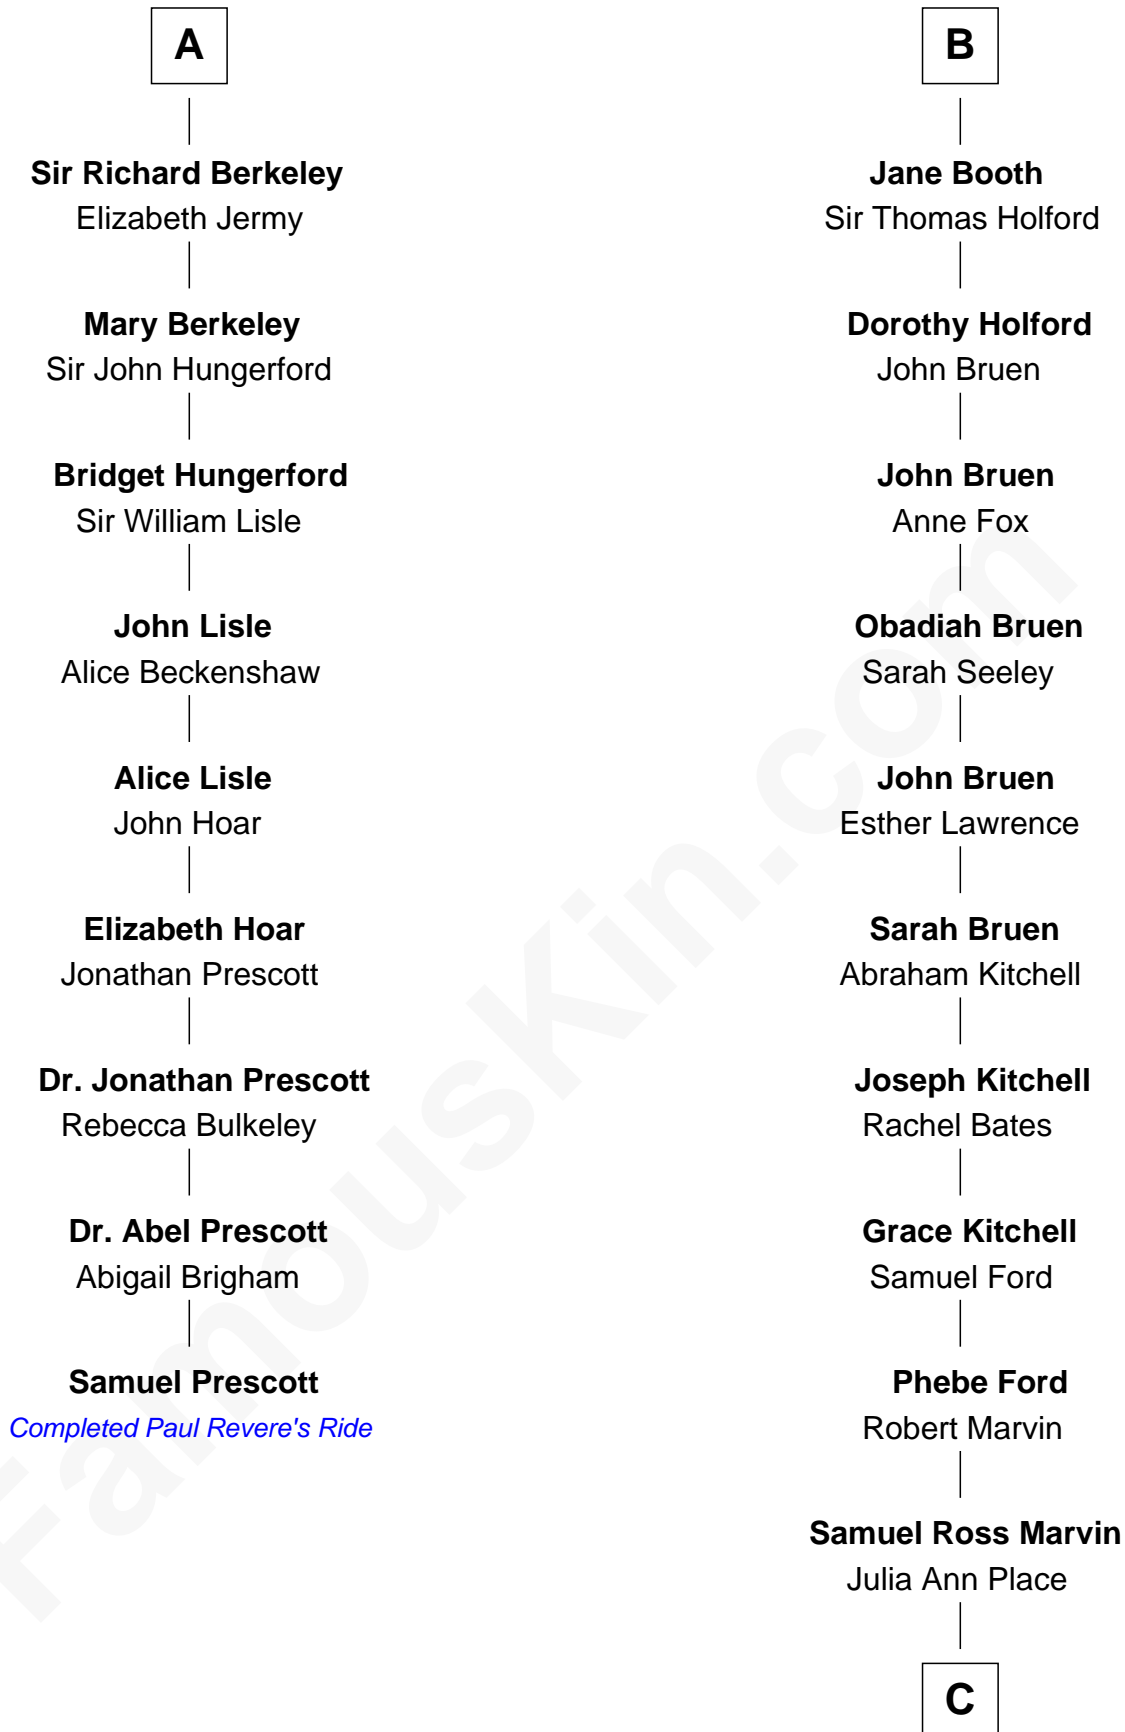

FamousKin.com

Relationship Chart of

Samuel Prescott

Completed Paul Revere's Midnight Ride

15th cousin 5 times removed of

Barbara (Pierce) Bush

First Lady of President George H.W. Bush

C

Jerome Place Marvin

Martha Ann Stokes

Mabel Marvin

Scott Pierce

Marvin Pierce

Pauline Robinson

Barbara (Pierce) Bush

First Lady of George H.W. Bush