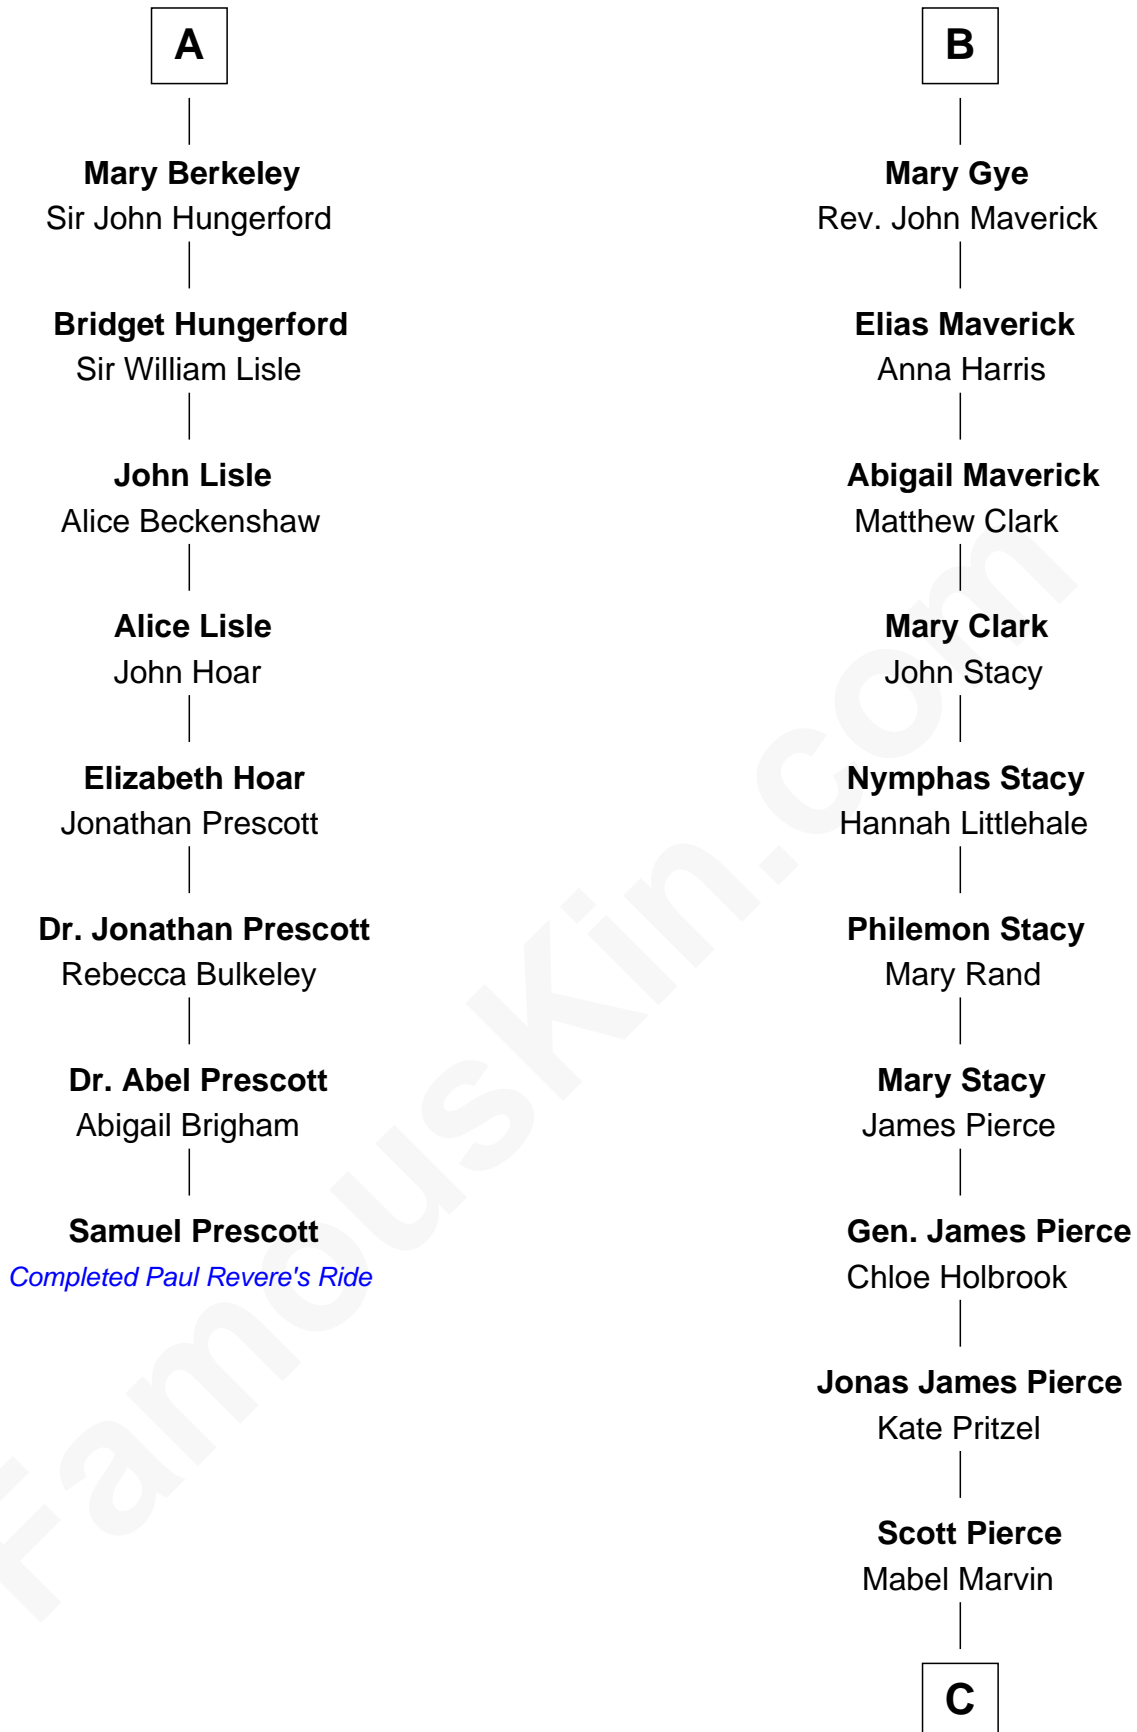

## Relationship Chart of

### Samuel Prescott

*Completed Paul Revere's Midnight Ride*

14th cousin 4 times removed of

### Barbara (Pierce) Bush

*First Lady of President George H.W. Bush*

**Richard Fitzalan**  
Eleanor Plantagenet

**C**

**Marvin Pierce**  
Pauline Robinson

**Barbara (Pierce) Bush**  
*First Lady of George H.W. Bush*