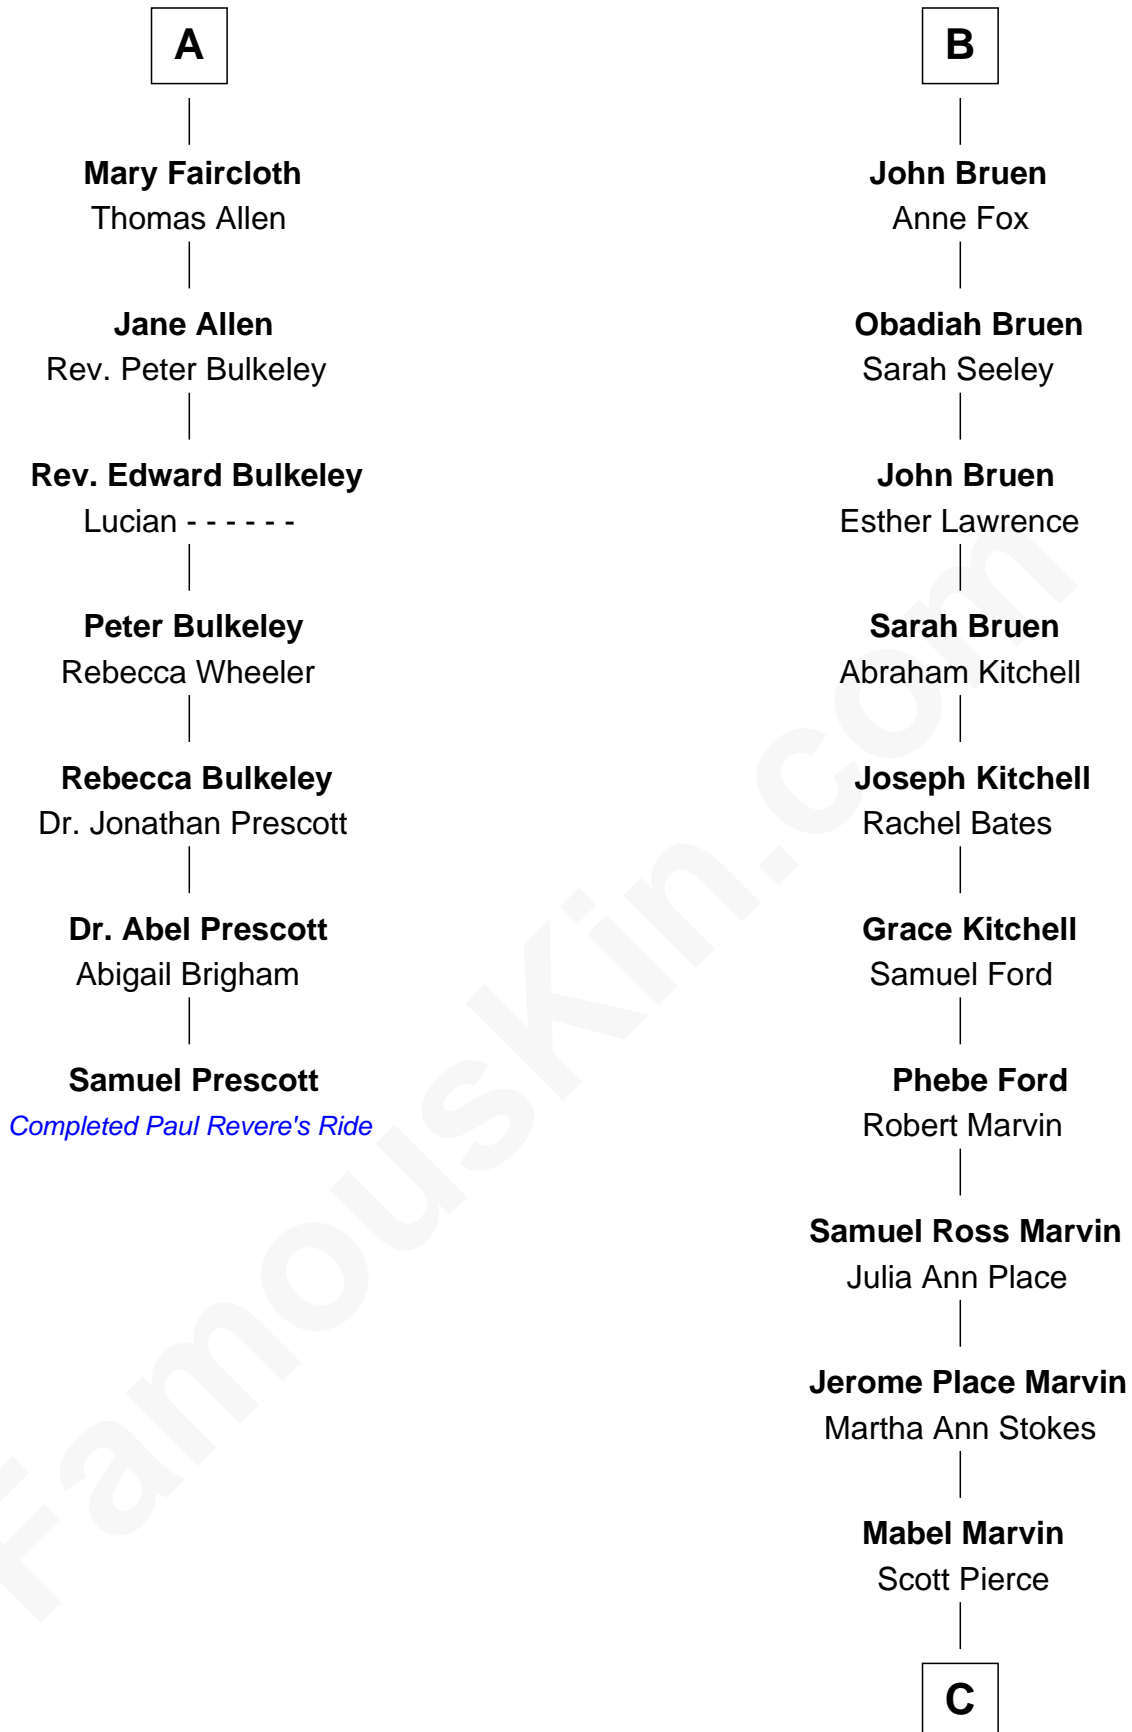

FamousKin.com

Relationship Chart of

Samuel Prescott

Completed Paul Revere's Midnight Ride

13th cousin 5 times removed of

Barbara (Pierce) Bush

First Lady of President George H.W. Bush

C

Marvin Pierce
Pauline Robinson

Barbara (Pierce) Bush
First Lady of George H.W. Bush

FamousKin.com