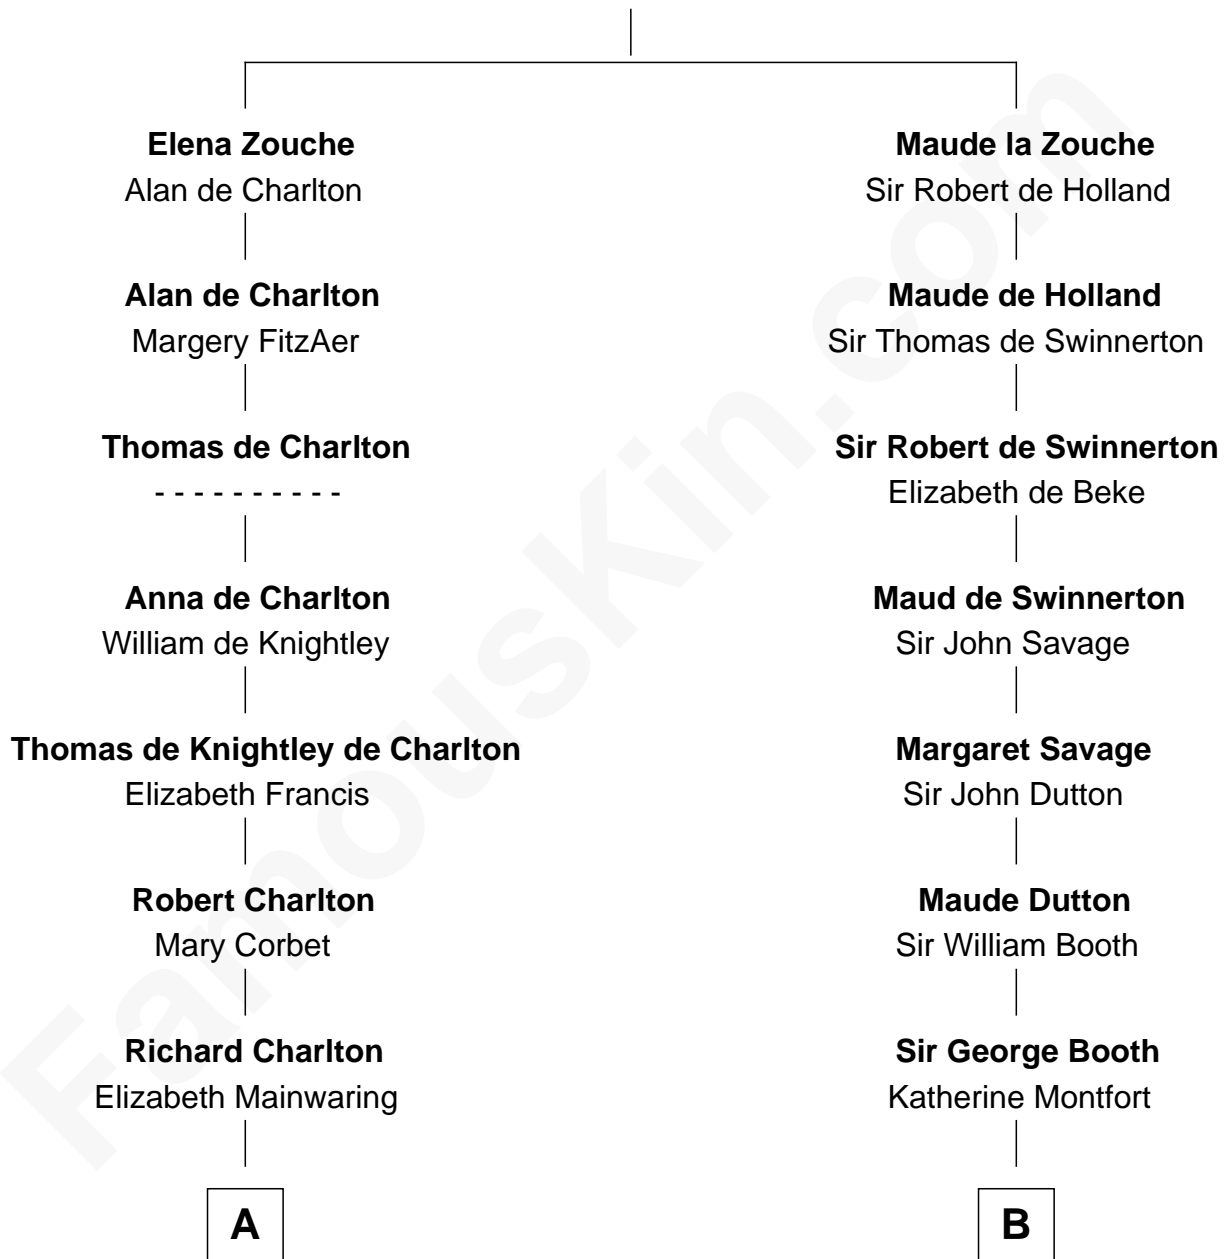

FamousKin.com

Relationship Chart of

Samuel Prescott

Completed Paul Revere's Midnight Ride

15th cousin 6 times removed of

Barbara (Pierce) Bush

First Lady of President George H.W. Bush

Sir Alan la Zouche
Eleanor de Segrave

C

Samuel Ross Marvin

Julia Ann Place

Jerome Place Marvin

Martha Ann Stokes

Mabel Marvin

Scott Pierce

Marvin Pierce

Pauline Robinson

Barbara (Pierce) Bush

First Lady of George H.W. Bush