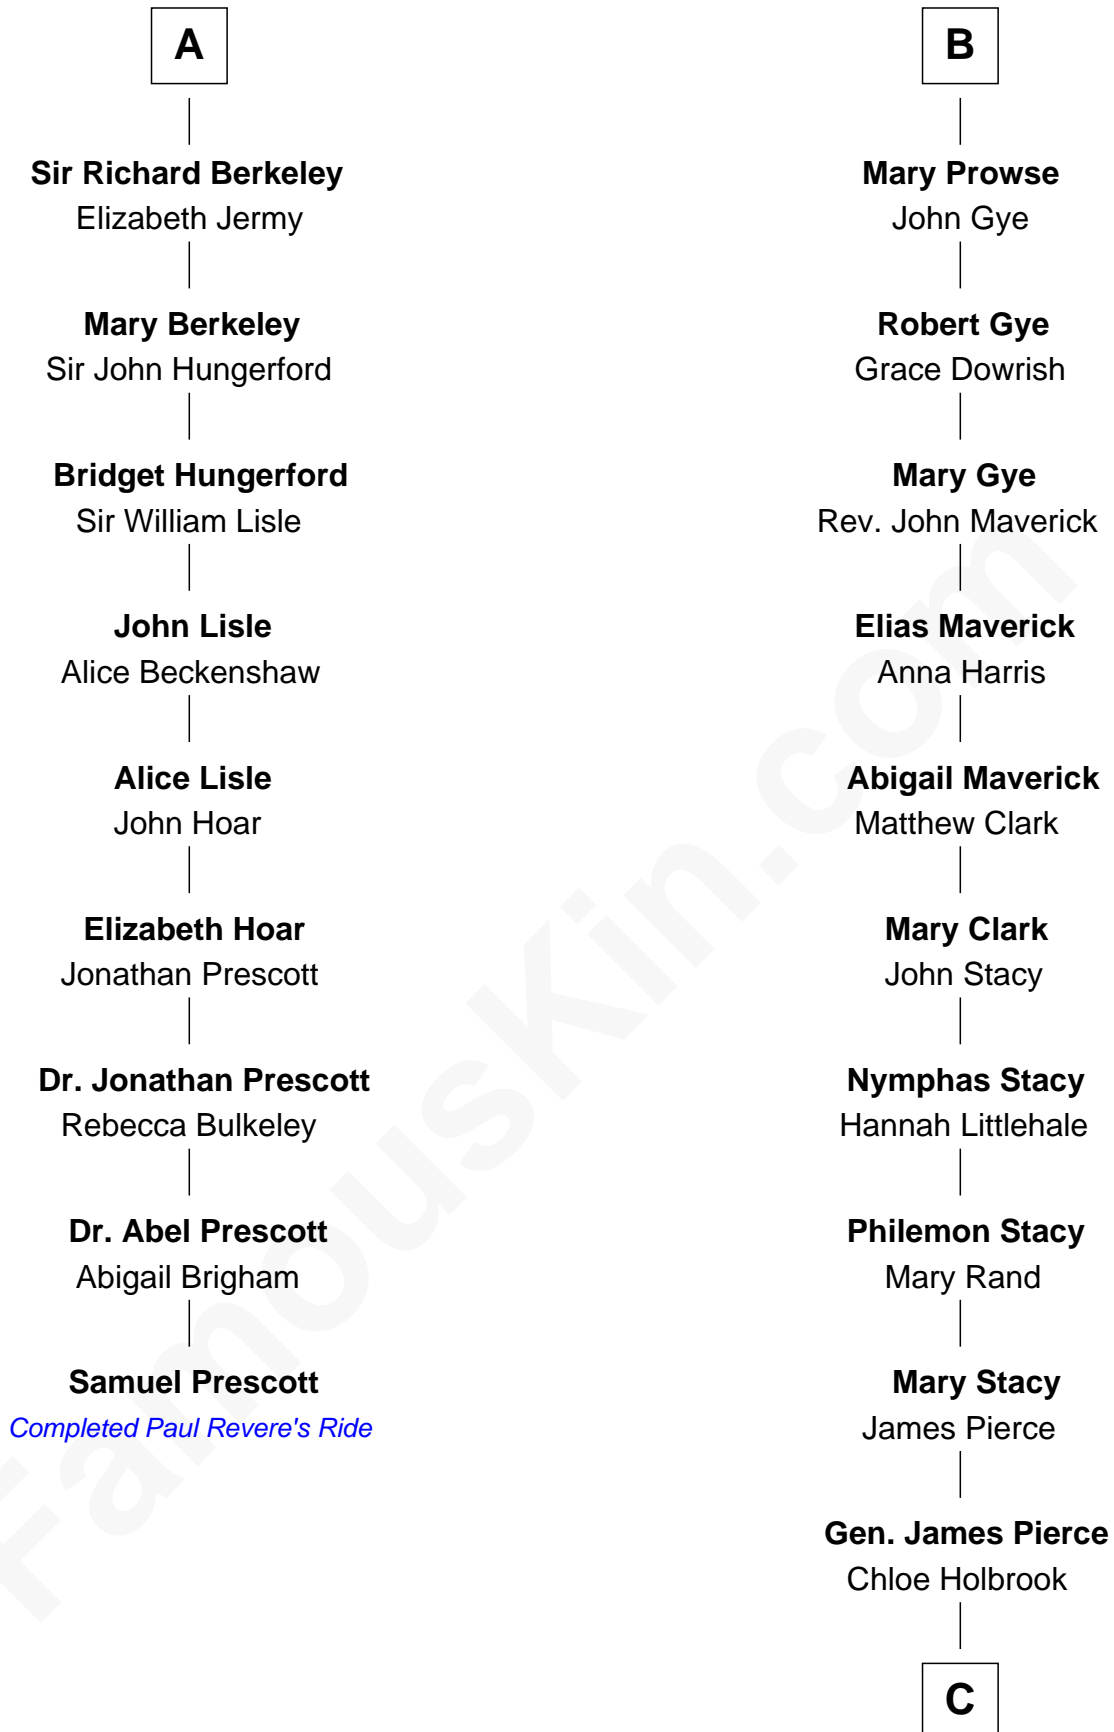

### Samuel Prescott

*Completed Paul Revere's Midnight Ride*

15th cousin 5 times removed of

### Barbara (Pierce) Bush

*First Lady of President George H.W. Bush*

**Sir Maurice de Berkeley**

Eve la Zouche

**C**

Jonas James Pierce

Kate Pritzel

Scott Pierce

Mabel Marvin

Marvin Pierce

Pauline Robinson

**Barbara (Pierce) Bush**

*First Lady of George H.W. Bush*