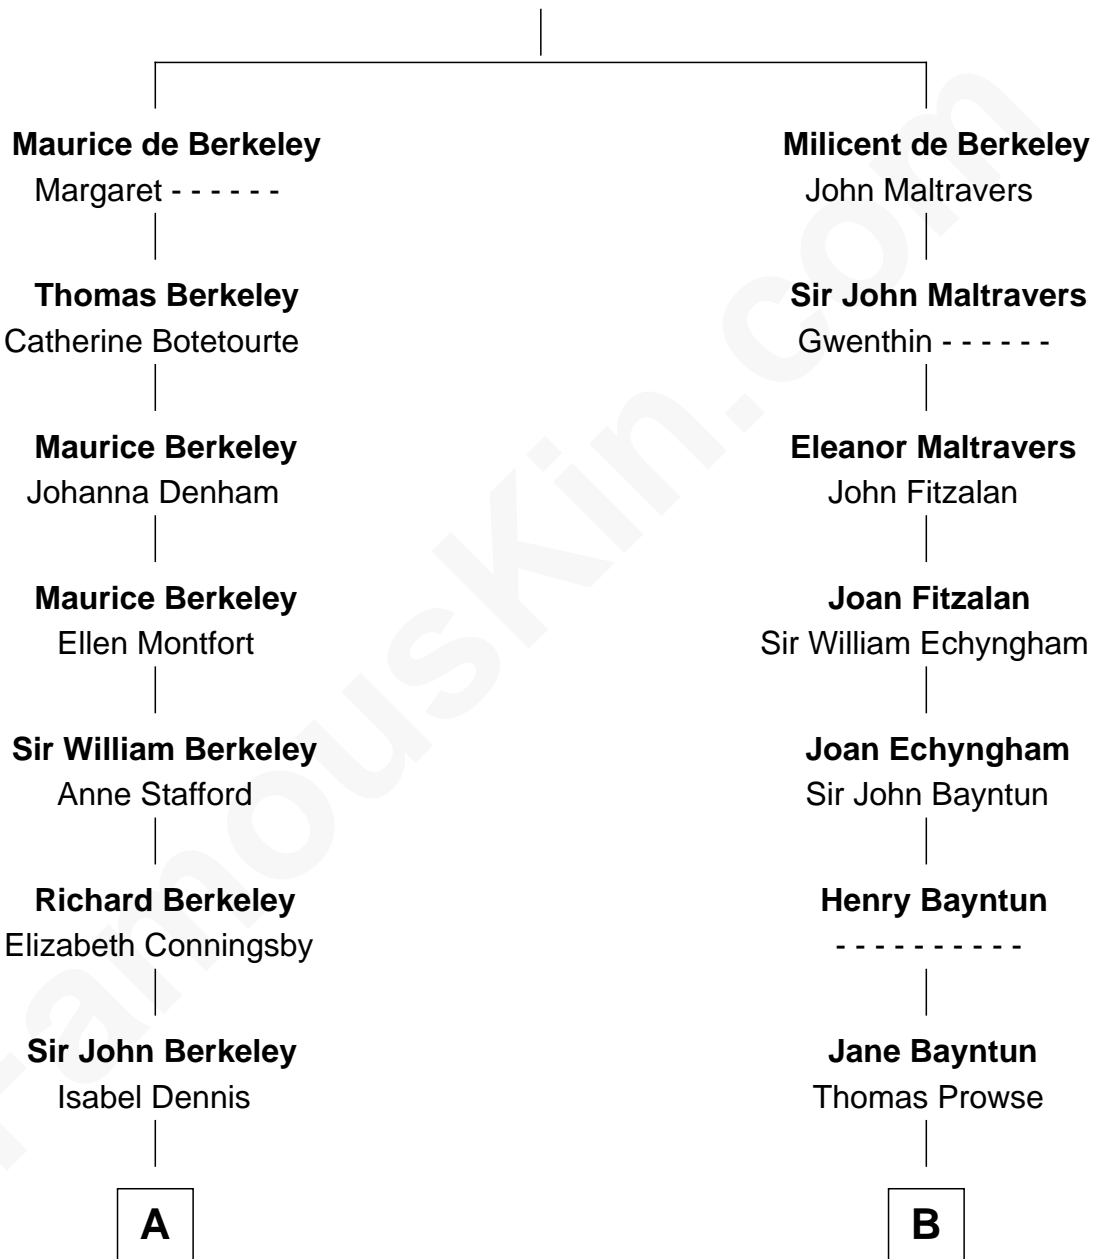

## Relationship Chart of

### Samuel Prescott

*Completed Paul Revere's Midnight Ride*

15th cousin 5 times removed of

### Barbara (Pierce) Bush

*First Lady of President George H.W. Bush*

**Sir Maurice de Berkeley**

Eve la Zouche

**C**

Jonas James Pierce

Kate Pritzel

Scott Pierce

Mabel Marvin

Marvin Pierce

Pauline Robinson

**Barbara (Pierce) Bush**

*First Lady of George H.W. Bush*