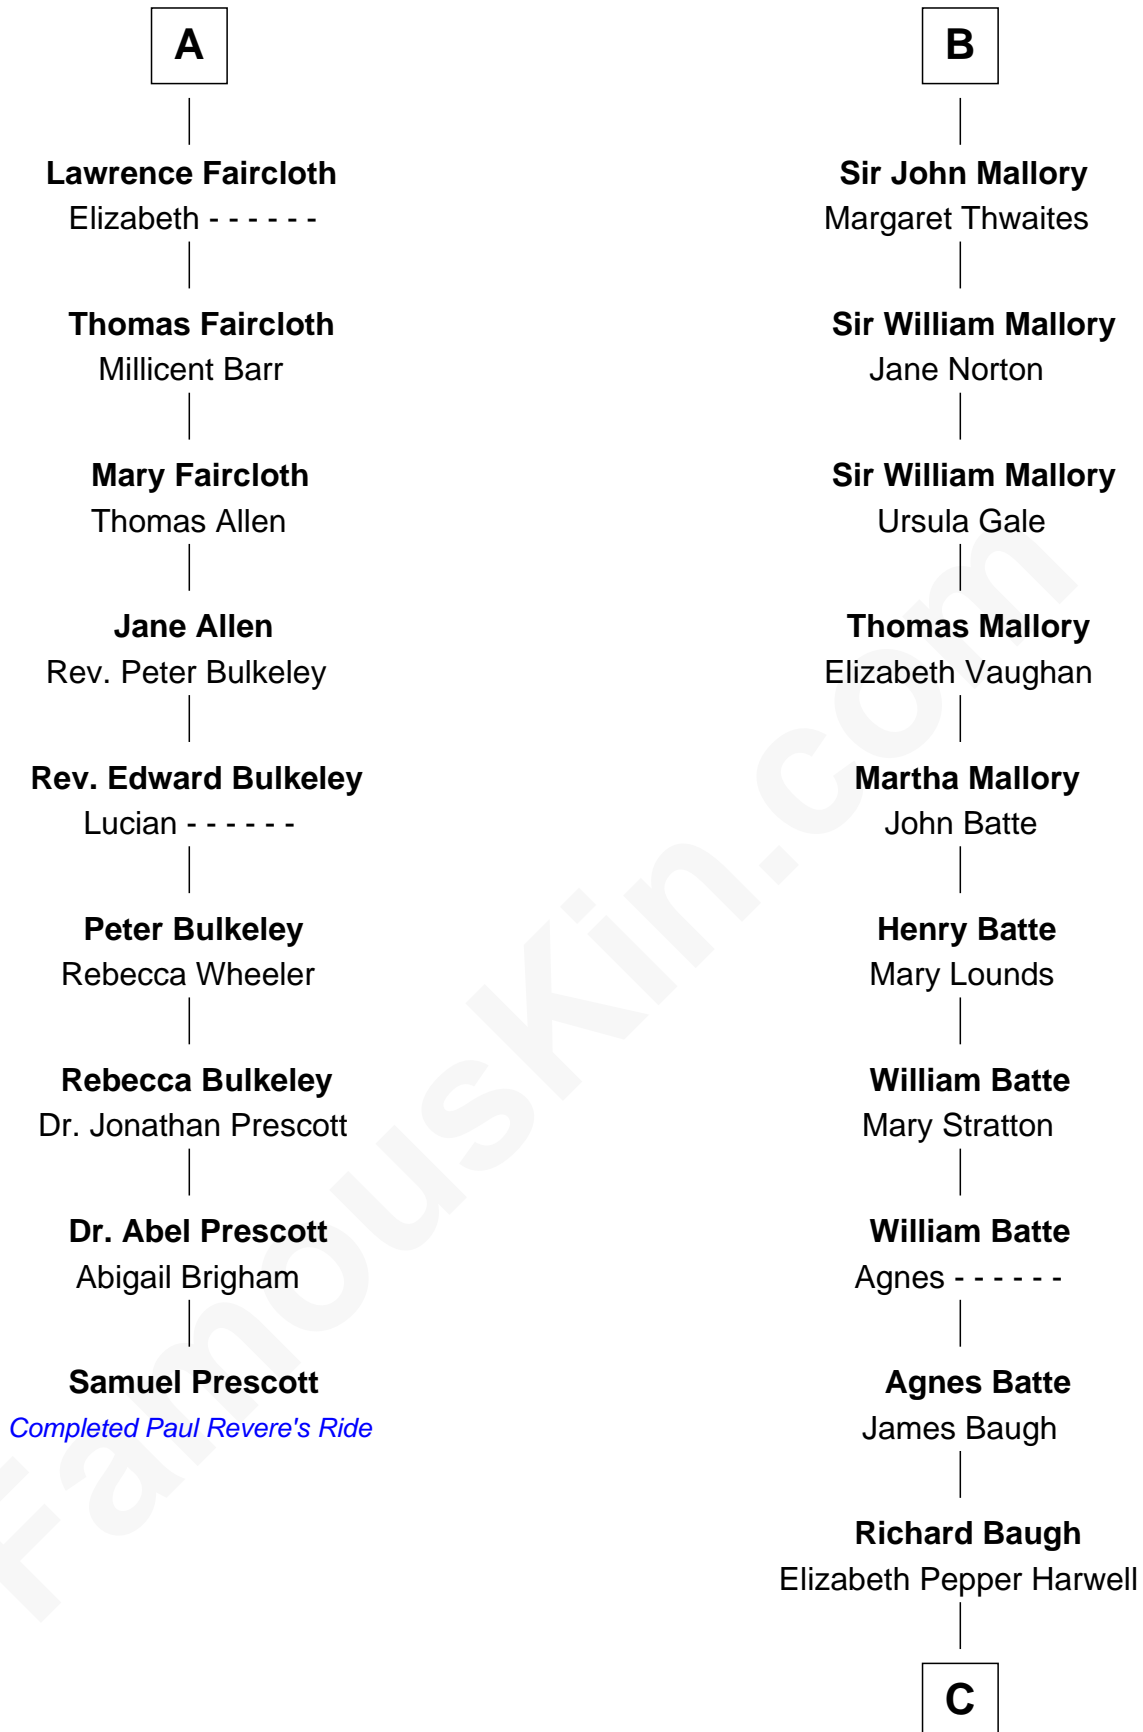

FamousKin.com

Relationship Chart of

Samuel Prescott

Completed Paul Revere's Midnight Ride

15th cousin 6 times removed of

Liza Minnelli

Singer and Actress

Sir William de Ros

Eustache Fitz Ralph

C

John Aldridge Baugh

Mary Ann Marable

Elizabeth Baugh

William Tecumseh Gumm

Francis Avent Gumm

Ethel Marian Milne