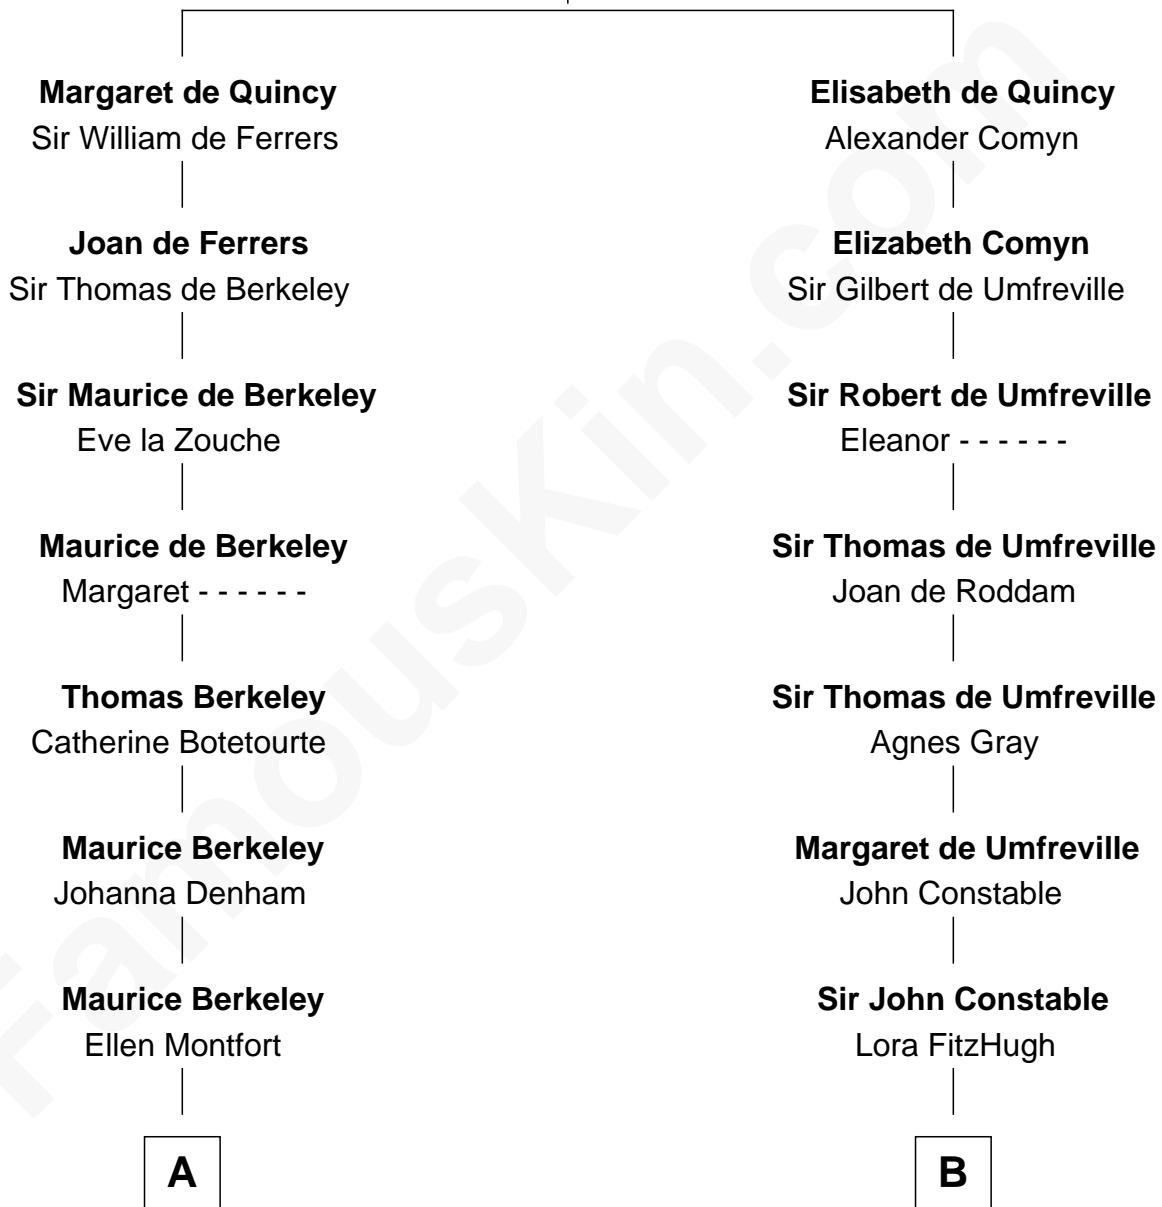

## Relationship Chart of

### Samuel Prescott

*Completed Paul Revere's Midnight Ride*

18th cousin 3 times removed of

### Judy Garland

*Singer and Movie Actress*

**Sir Roger de Quincy**

Helen of Galloway

**C**

**Dr. Abel Prescott**

Abigail Brigham

**Samuel Prescott**