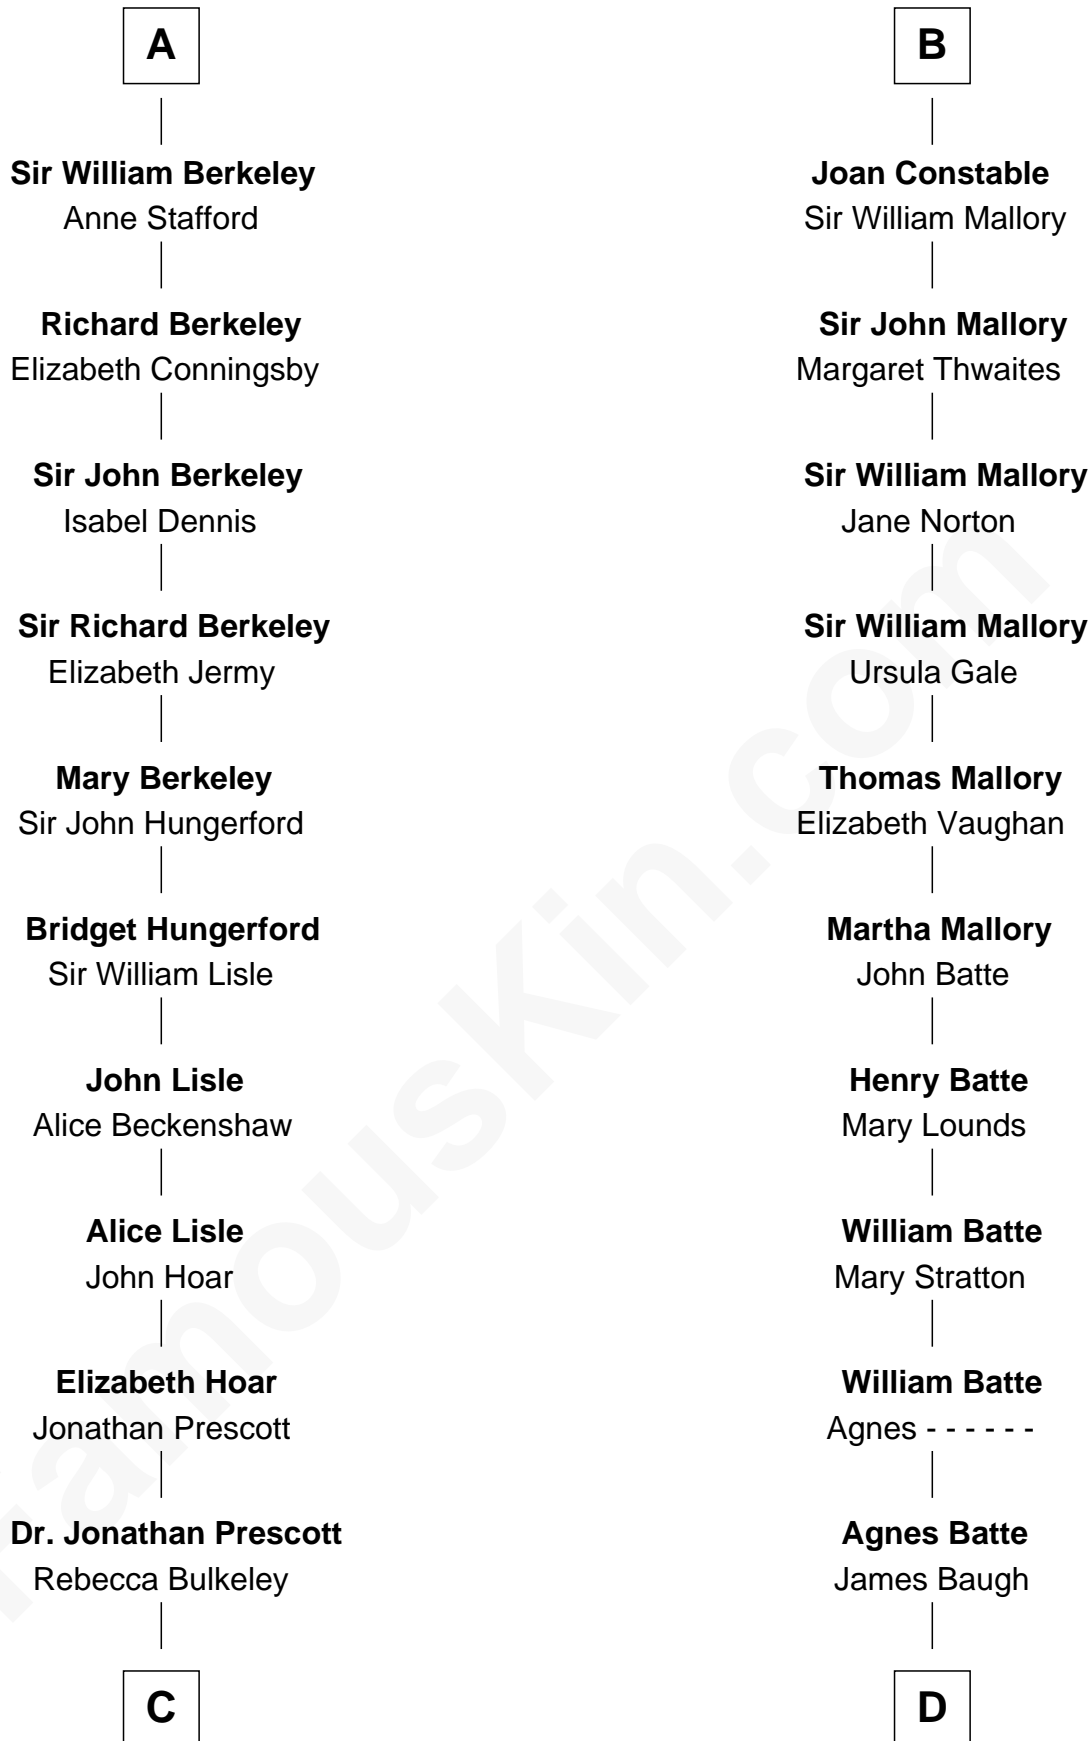

### Samuel Prescott

*Completed Paul Revere's Midnight Ride*

18th cousin 3 times removed of

### Judy Garland

*Singer and Movie Actress*

**Sir Roger de Quincy**

Helen of Galloway

**C**

**Dr. Abel Prescott**

Abigail Brigham

**Samuel Prescott**

*Completed Paul Revere's Ride*

**D**

**Richard Baugh**

Elizabeth Pepper Harwell

**John Aldridge Baugh**

Mary Ann Marable

**Elizabeth Baugh**

William Tecumseh Gumm