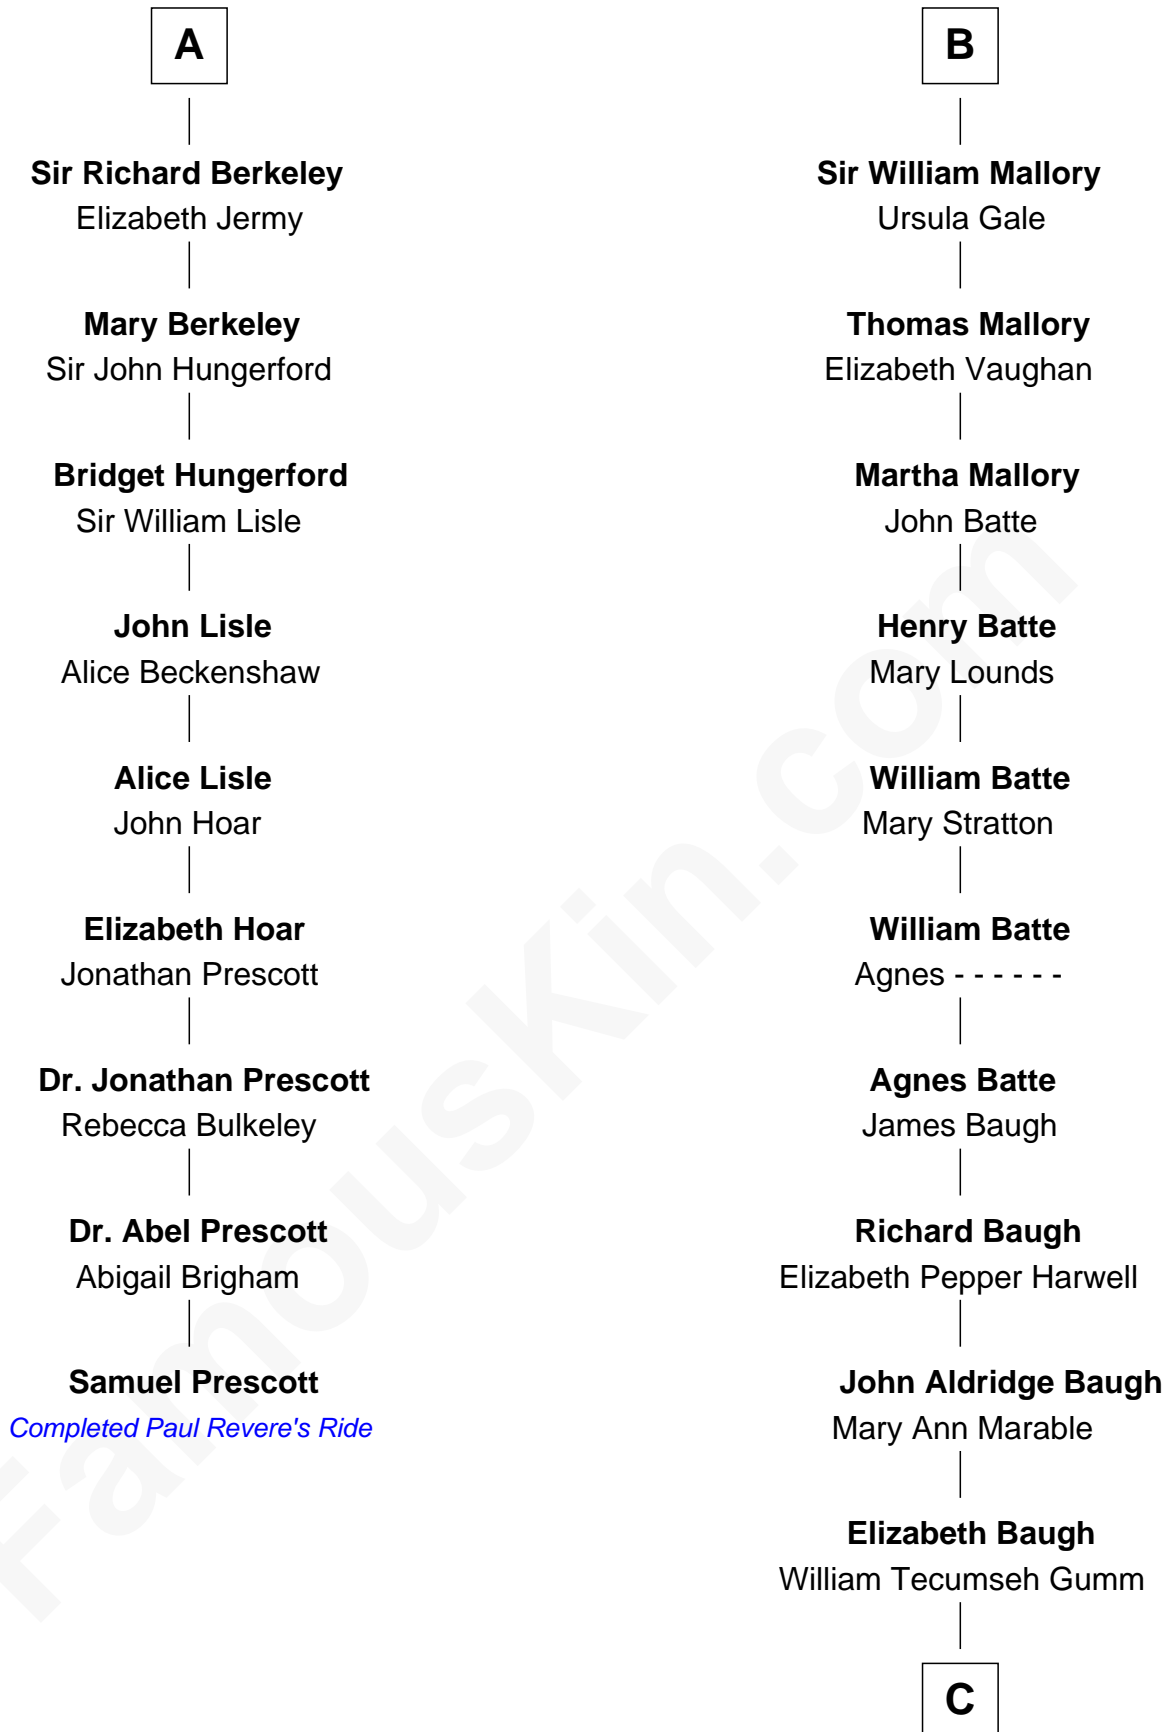

### Samuel Prescott

*Completed Paul Revere's Midnight Ride*

15th cousin 3 times removed of

**Judy Garland**

*Singer and Movie Actress*

**Edmund Fitzalan**

Alice de Warenne

**Richard Fitzalan**  
Eleanor Plantagenet

**Sir Richard Fitzalan**  
Elizabeth de Bohun

**Elizabeth Fitzalan**  
Sir Thomas Mowbray

**Isabel Mowbray**  
Sir James Berkeley

**Maurice Berkeley**  
Isabel Mead

**Anne Berkeley**  
Sir William Dennis

**Isabel Dennis**  
Sir John Berkeley

**A**

**Aline Fitzalan**

Sir Roger le Strange

**Lucy le Strange**  
Sir William Willoughby

**Margery Willoughby**  
Sir William FitzHugh

**Lora FitzHugh**  
Sir John Constable

**Joan Constable**  
Sir William Mallory

**Sir John Mallory**  
Margaret Thwaites

**Sir William Mallory**  
Jane Norton

**B**

**C**

**Francis Avent Gumm**  
Ethel Marian Milne

**Judy Garland**  
*Singer and Movie Actress*

FamousKin.com