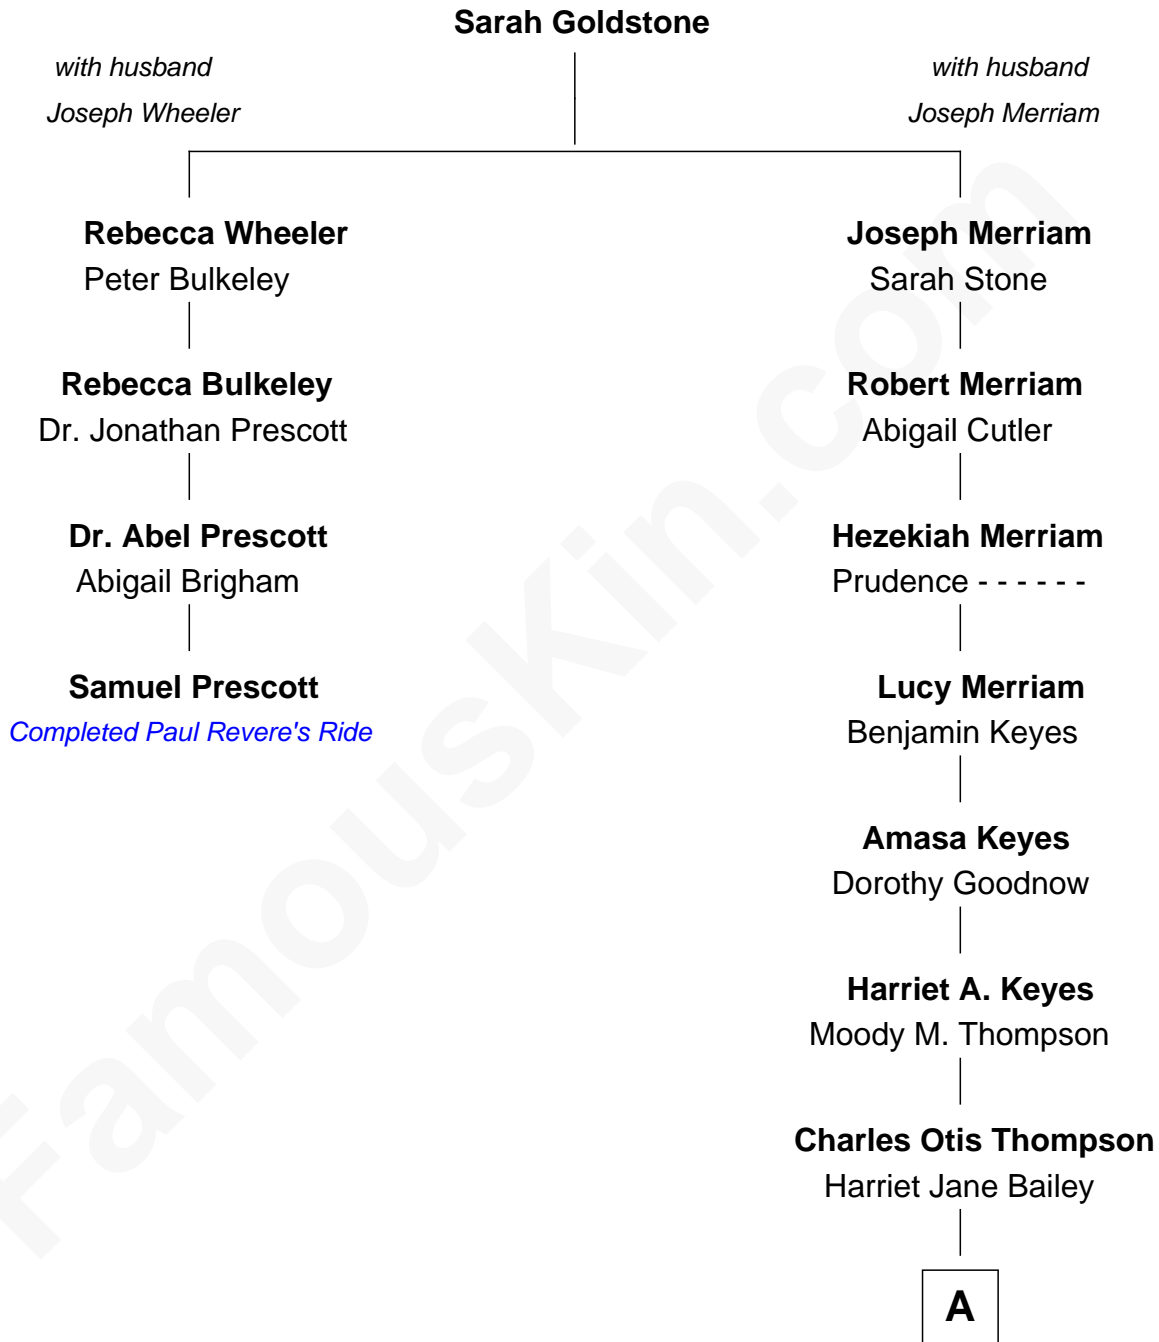

FamousKin.com

Relationship Chart of

Samuel Prescott

Completed Paul Revere's Midnight Ride

3rd cousin 6 times removed of

Bette Davis
Movie Actress

A

|
Harriet Eugenia Thompson

William Aaron Favor

|
Ruth Augusta Favor

Harlow Morrell Davis

|
Bette Davis

Movie Actress

FamousKin.com