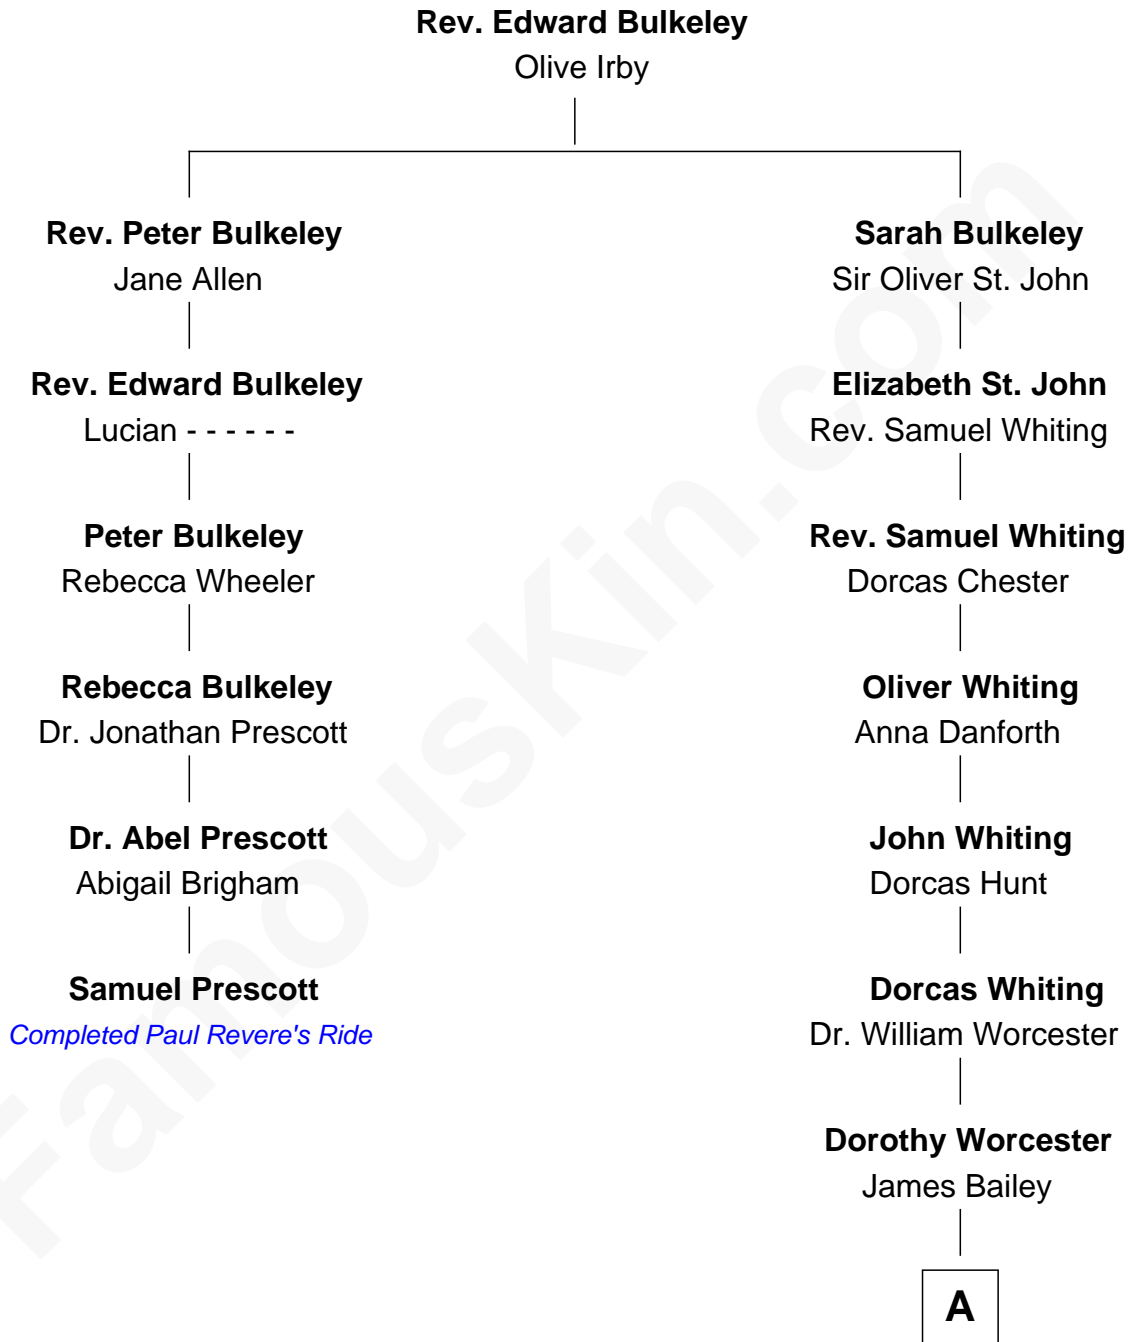

FamousKin.com

Relationship Chart of

Samuel Prescott

Completed Paul Revere's Midnight Ride

5th cousin 6 times removed of

Bette Davis

Movie Actress

A

—
Benjamin W. Bailey

Latta Hopkins

—
Harriet Jane Bailey

Charles Otis Thompson

—
Harriet Eugenia Thompson

William Aaron Favor

—
Ruth Augusta Favor

Harlow Morrell Davis