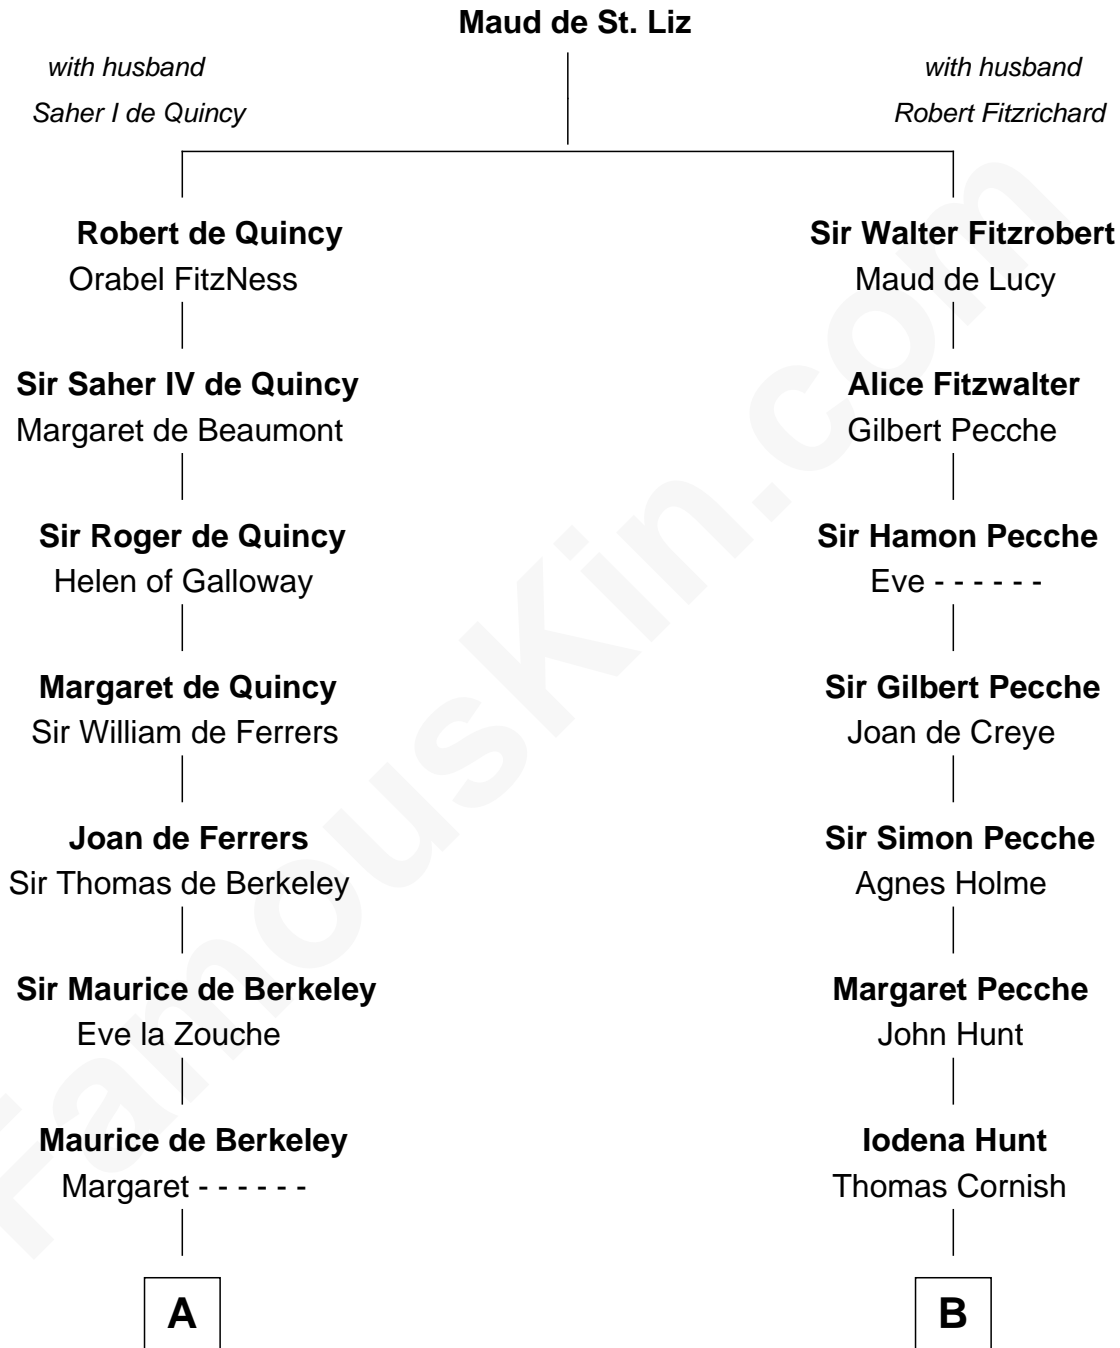

FamousKin.com

Relationship Chart of

Samuel Prescott

Completed Paul Revere's Midnight Ride

20th cousin 1 time removed of

Eliphalet Remington

Founder of Remington Arms Company

C

Alice Lisle
John Hoar

Elizabeth Hoar
Jonathan Prescott

Dr. Jonathan Prescott
Rebecca Bulkeley

Dr. Abel Prescott
Abigail Brigham

Samuel Prescott
Completed Paul Revere's Ride

D

Sarah Welles
Jonathan Robbins

Sarah Robbins
Elisha Kilbourn