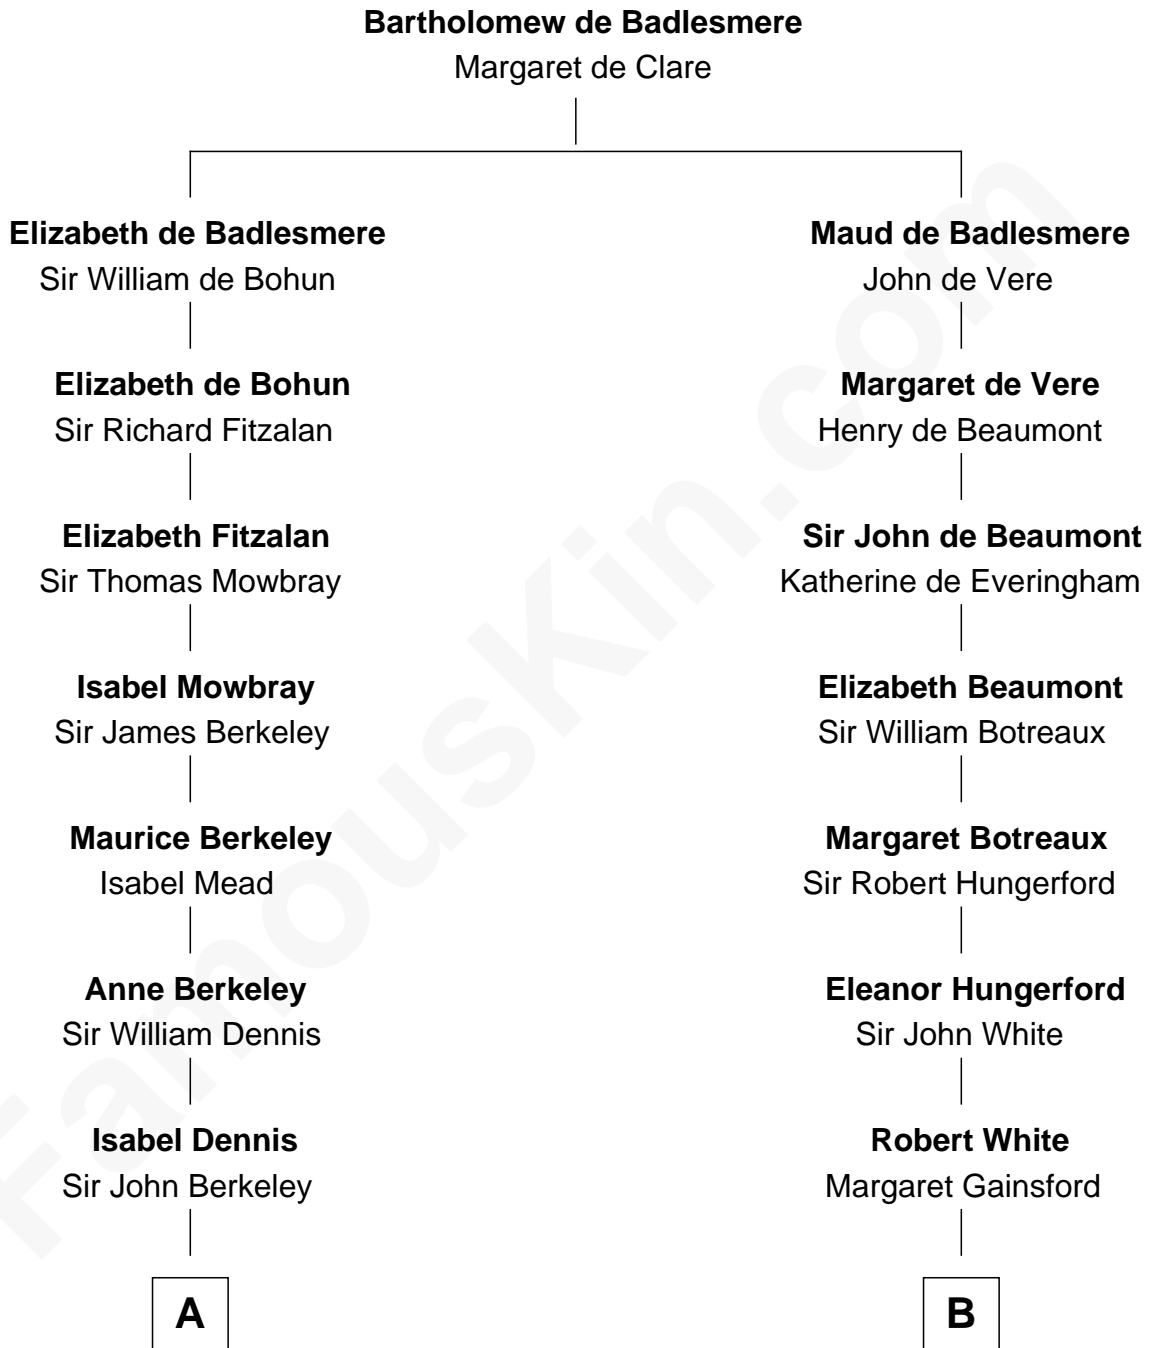

FamousKin.com

Relationship Chart of

Samuel Prescott

Completed Paul Revere's Midnight Ride

15th cousin 5 times removed of

Louis L'Amour
Western Author

C

William S. Dearborn

Frederica Garic

Abraham Truman Dearborn

Elizabeth Frances Freeman

Emily Lavis Dearborn

Dr. Louis Charles LaMoore

Louis L'Amour

Western Author

FamousKin.com