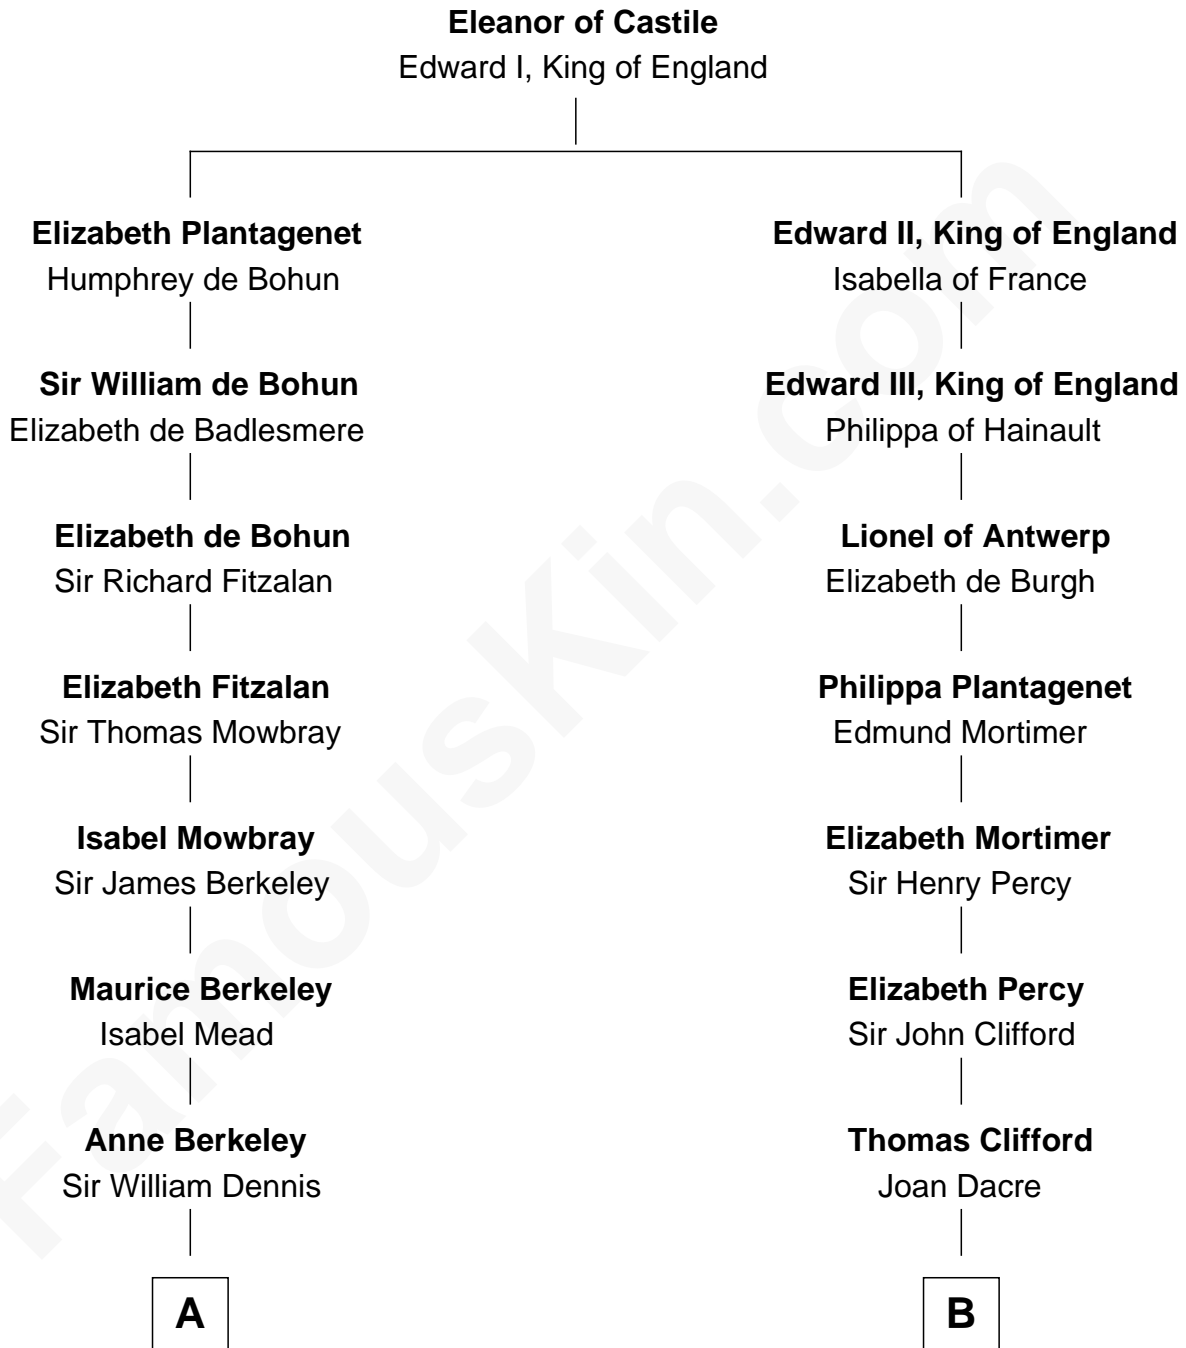

FamousKin.com

Relationship Chart of

Samuel Prescott

Completed Paul Revere's Midnight Ride

13th cousin 3 times removed of

Richard More

(c1614 - c1696) Mayflower passenger 1620

MAYFLOWER

A

Isabel Dennis
Sir John Berkeley

Sir Richard Berkeley
Elizabeth Jermy

Mary Berkeley
Sir John Hungerford

Bridget Hungerford
Sir William Lisle

John Lisle
Alice Beckenshaw

Alice Lisle
John Hoar

Elizabeth Hoar
Jonathan Prescott

Margaret Cresset
Thomas More

Jasper More
Elizabeth Smalley

Katherine More
Col. Samuel More

Richard More
Mayflower passenger 1620