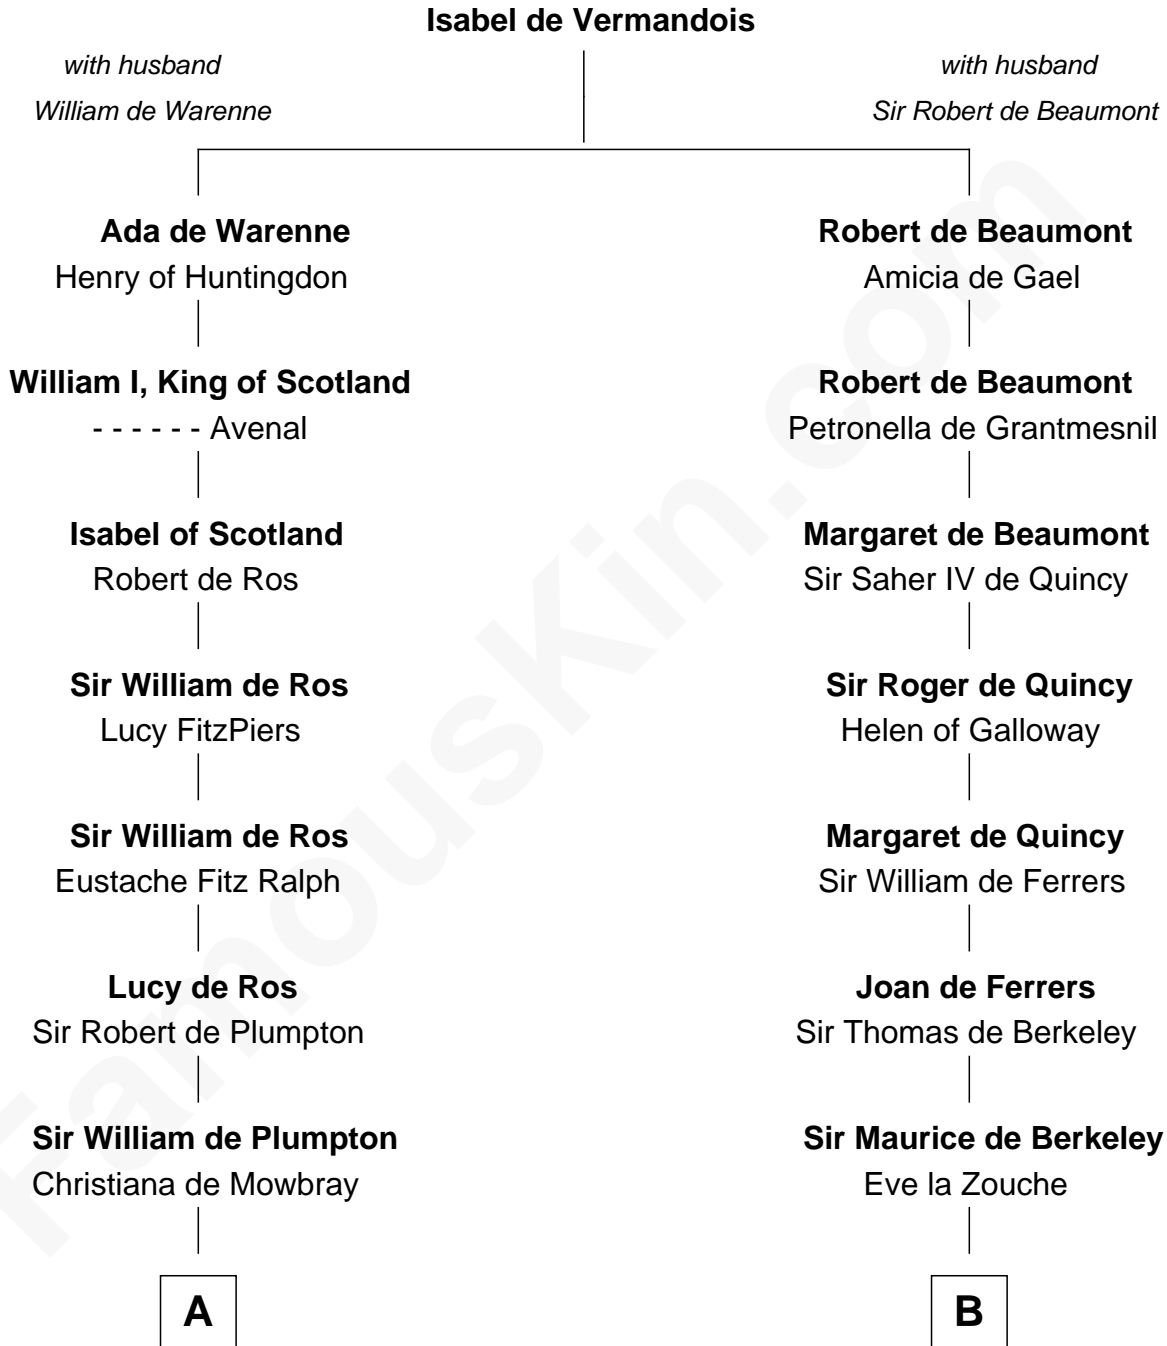

## Relationship Chart of

### Samuel Prescott

*Completed Paul Revere's Midnight Ride*

16th cousin 4 times removed of

**Richard More**

*(c1614 - c1696) Mayflower passenger 1620*

**MAYFLOWER**

**C**

**Peter Bulkeley**  
Rebecca Wheeler

**Rebecca Bulkeley**  
Dr. Jonathan Prescott

**Dr. Abel Prescott**  
Abigail Brigham

**Samuel Prescott**  
*Completed Paul Revere's Ride*

FamousKin.com