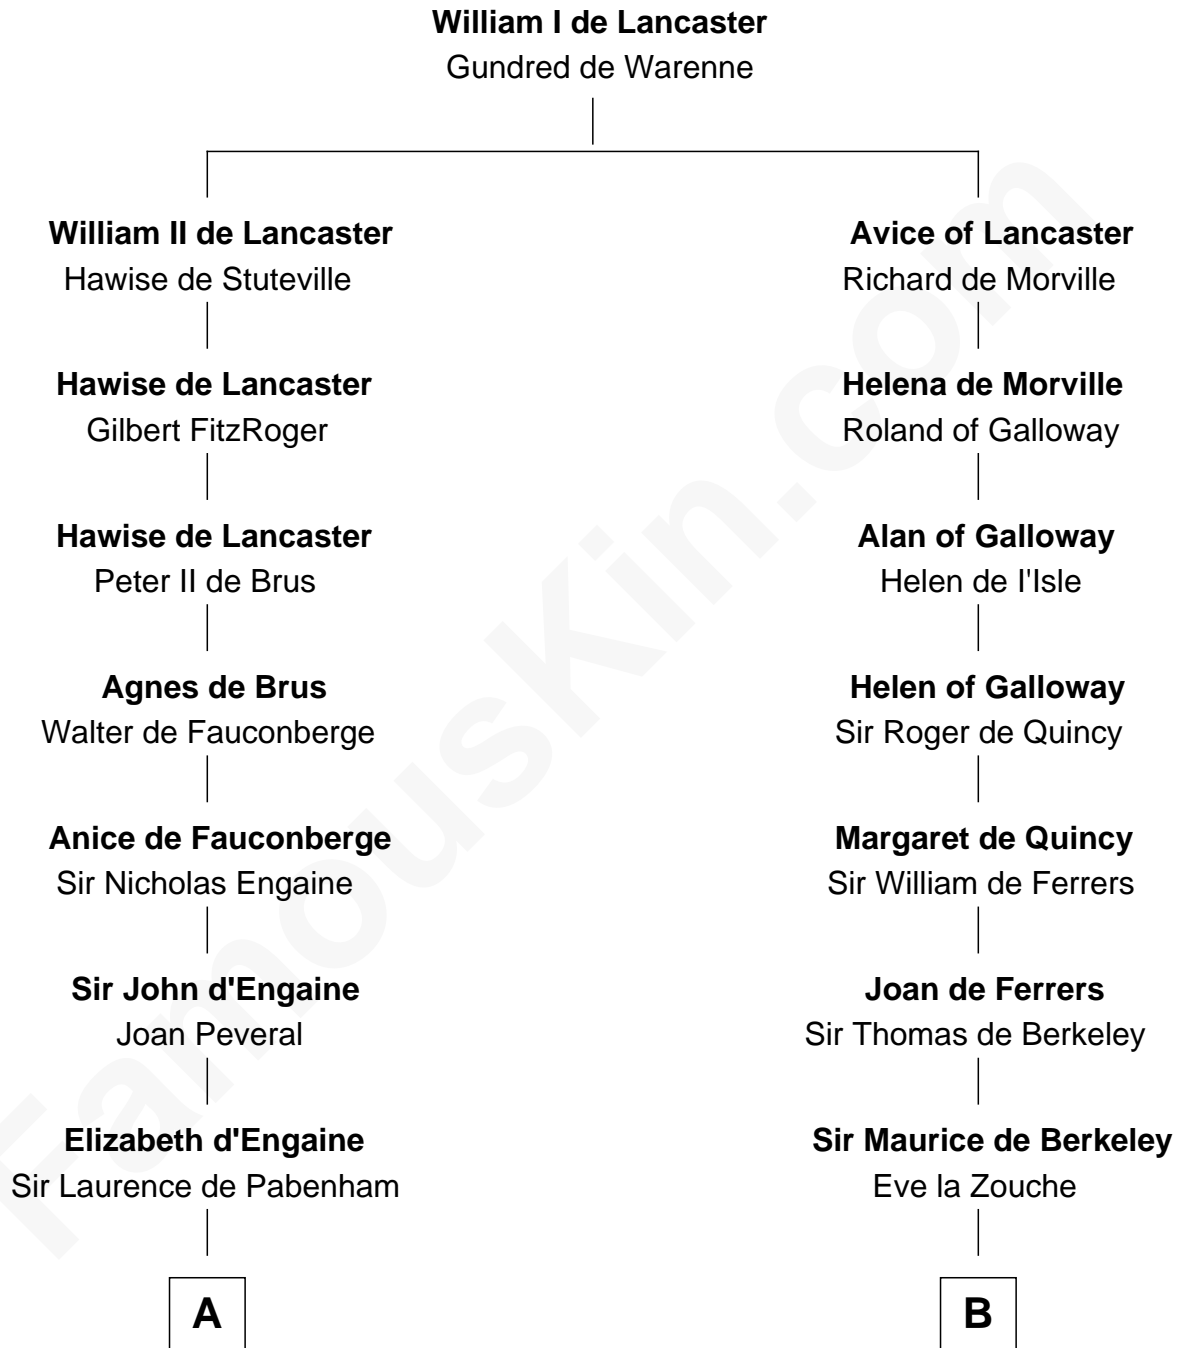

## Relationship Chart of

### Samuel Prescott

Completed Paul Revere's Midnight Ride

16th cousin 4 times removed of

**Richard More**

(c1614 - c1696) Mayflower passenger 1620

**MAYFLOWER**

**C**

**Elizabeth Hoar**  
Jonathan Prescott

**Dr. Jonathan Prescott**  
Rebecca Bulkeley

**Dr. Abel Prescott**  
Abigail Brigham

**Samuel Prescott**  
*Completed Paul Revere's Ride*

FamousKin.com