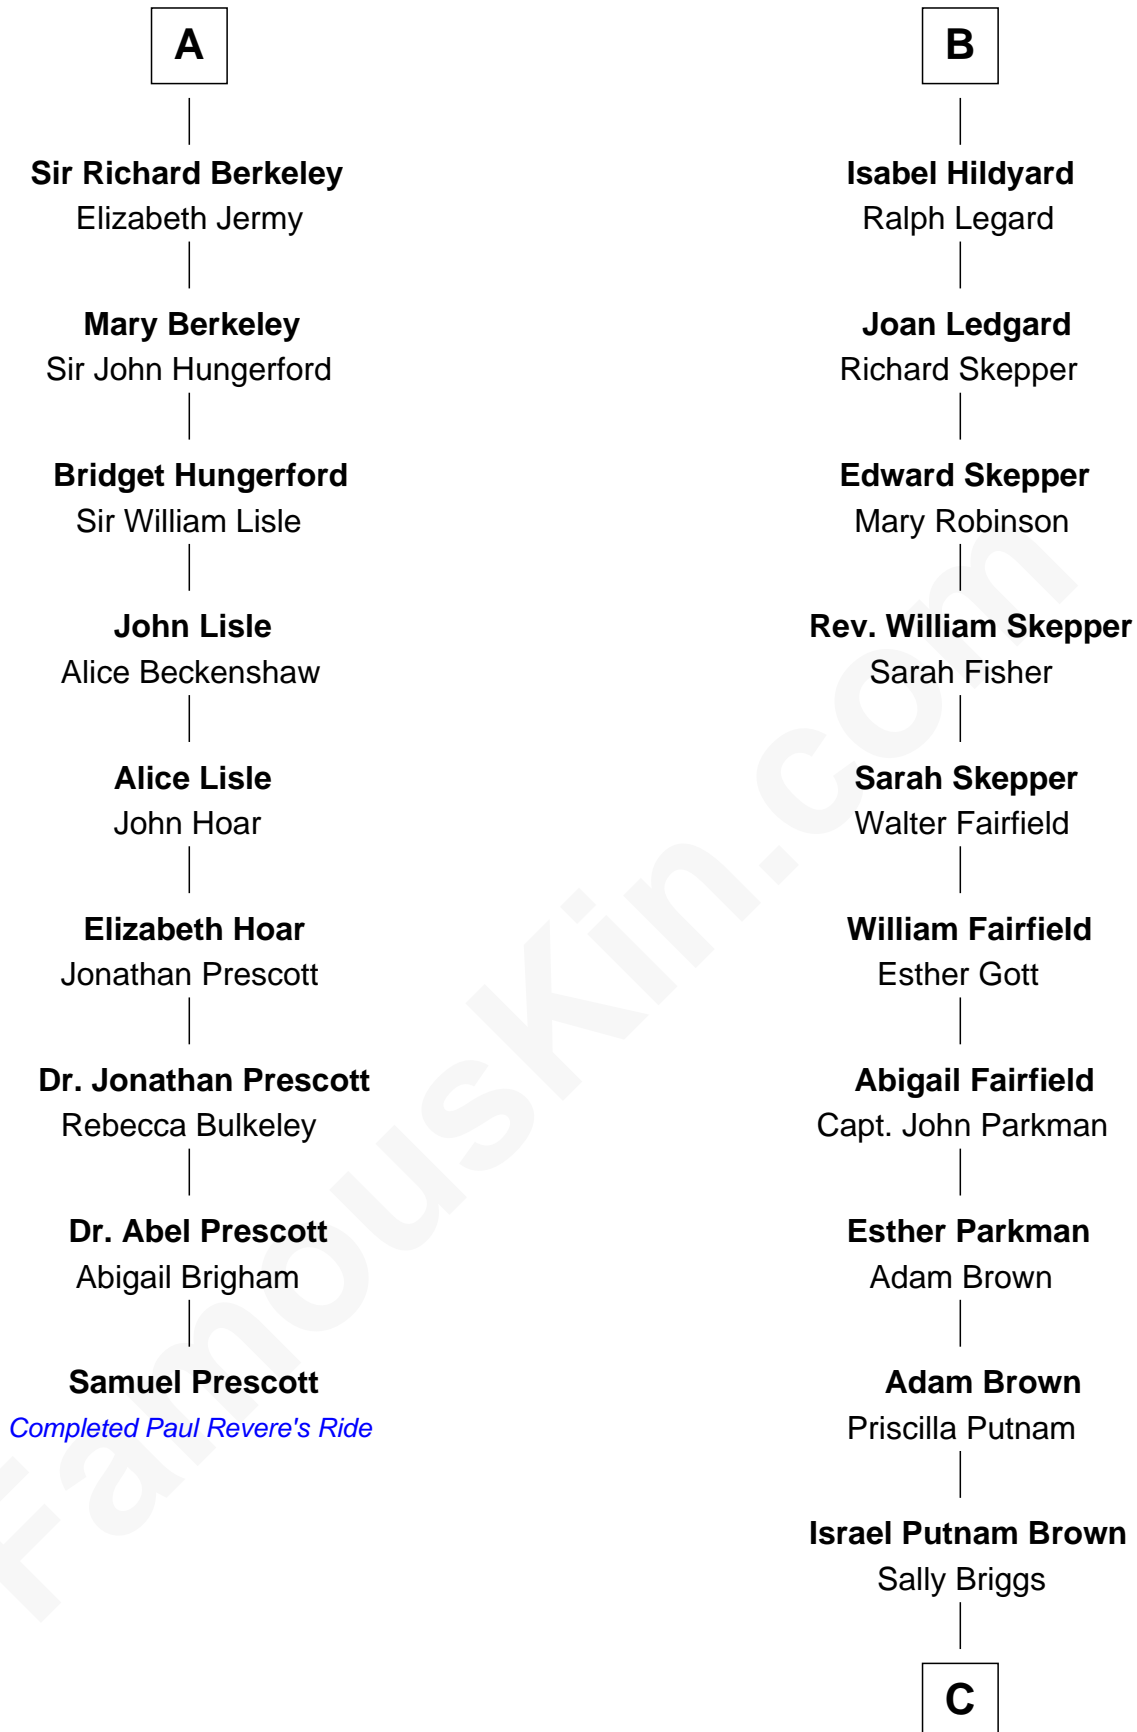

FamousKin.com

Relationship Chart of

Samuel Prescott

Completed Paul Revere's Midnight Ride

15th cousin 5 times removed of

Calvin Coolidge
30th U.S. President

Henry Plantagenet
Maud de Chaworth

C

Sally Briggs Brown
Israel Chase Brewer

Sarah Almeda Brewer
Calvin Galusha Coolidge

Col. John Calvin Coolidge
Victoria Josephine Moor

Calvin Coolidge
30th U.S. President