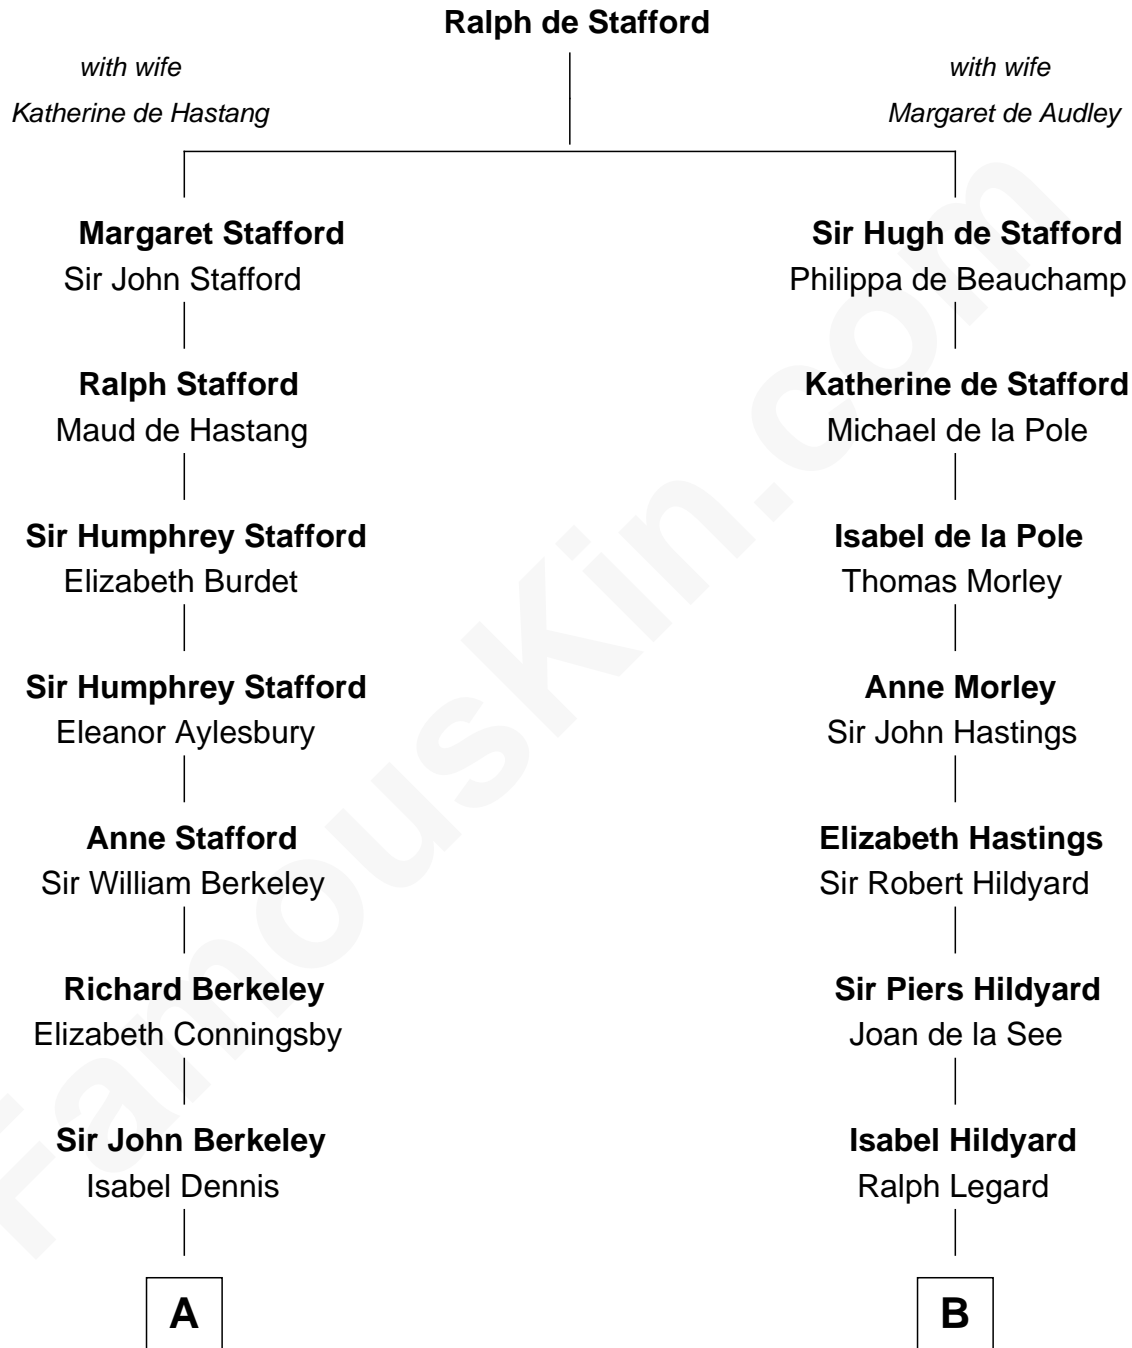

# FamousKin.com

## Relationship Chart of

### Samuel Prescott

*Completed Paul Revere's Midnight Ride*

15th cousin 4 times removed of

**Calvin Coolidge**  
*30th U.S. President*

C

**Sarah Almeda Brewer**  
Calvin Galusha Coolidge

**Col. John Calvin Coolidge**  
Victoria Josephine Moor