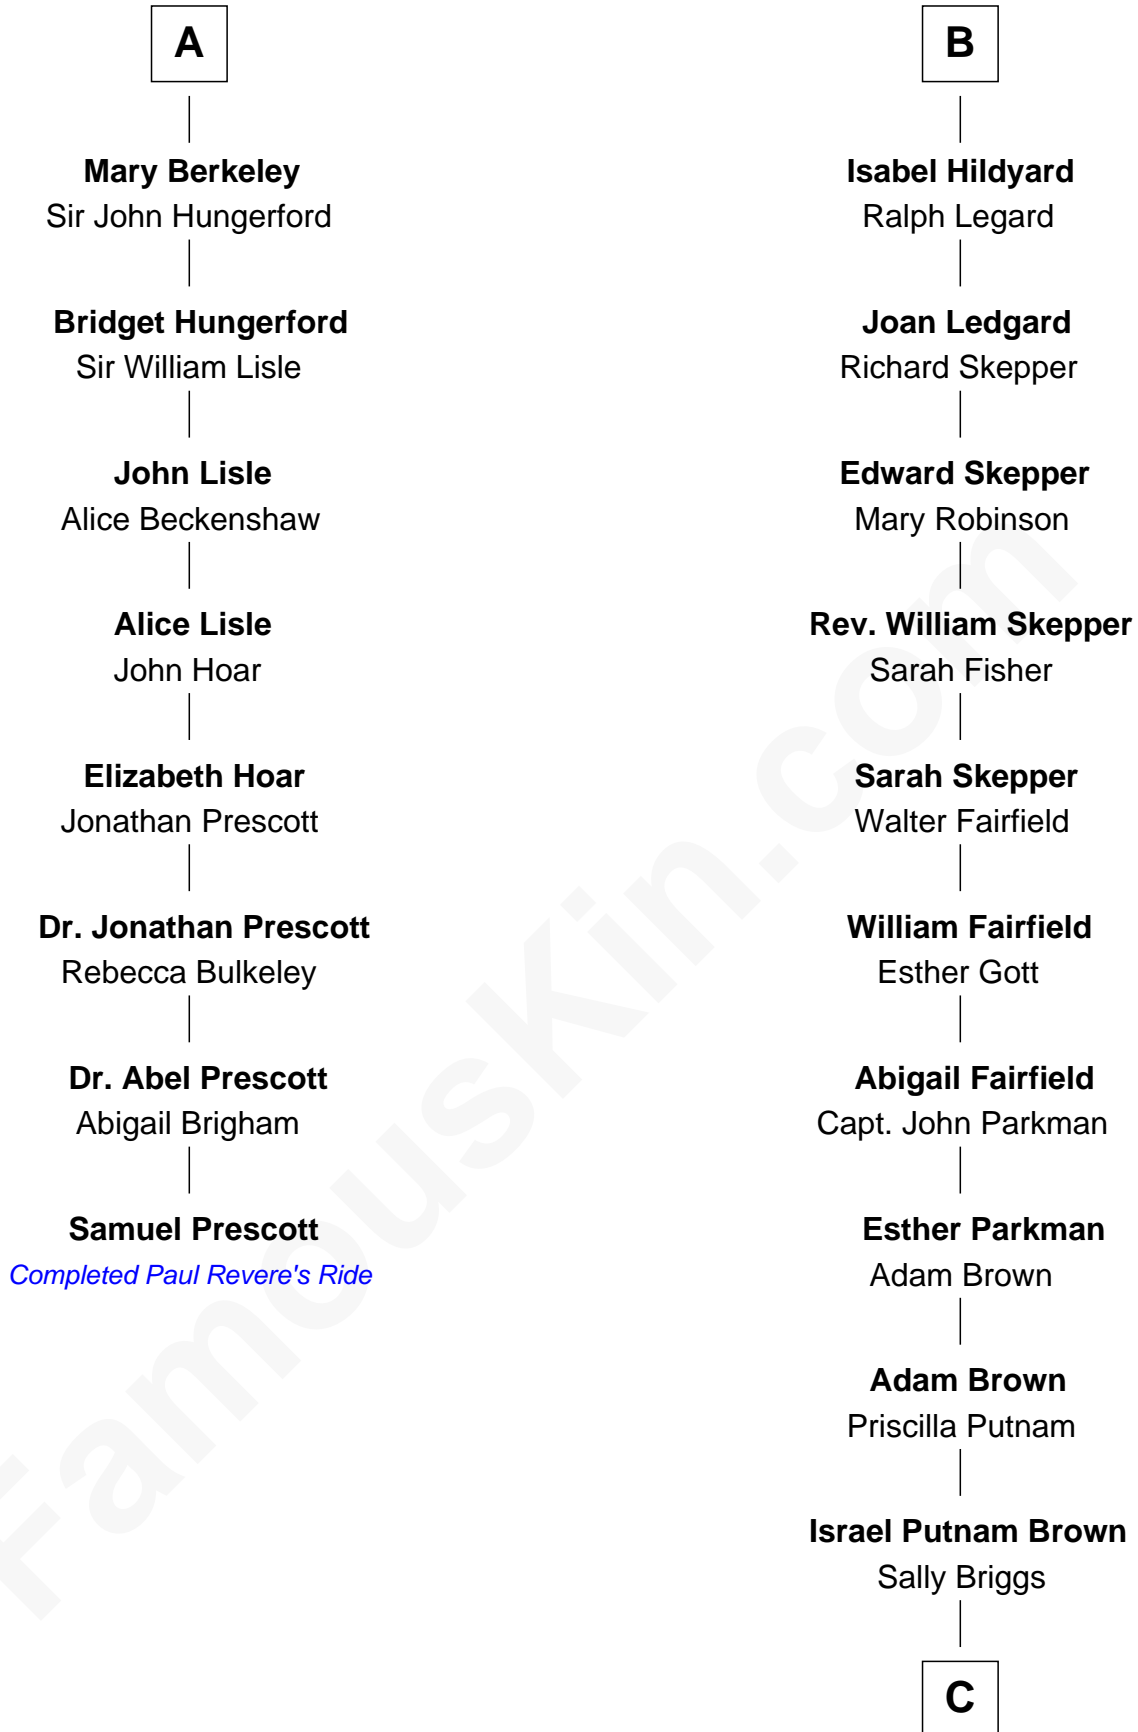

FamousKin.com

Relationship Chart of

Samuel Prescott

Completed Paul Revere's Midnight Ride

14th cousin 6 times removed of

Calvin Coolidge
30th U.S. President

C

—
Sally Briggs Brown

Israel Chase Brewer

—
Sarah Almeda Brewer

Calvin Galusha Coolidge

—
Col. John Calvin Coolidge

Victoria Josephine Moor

—
Calvin Coolidge

30th U.S. President

FamousKin.com