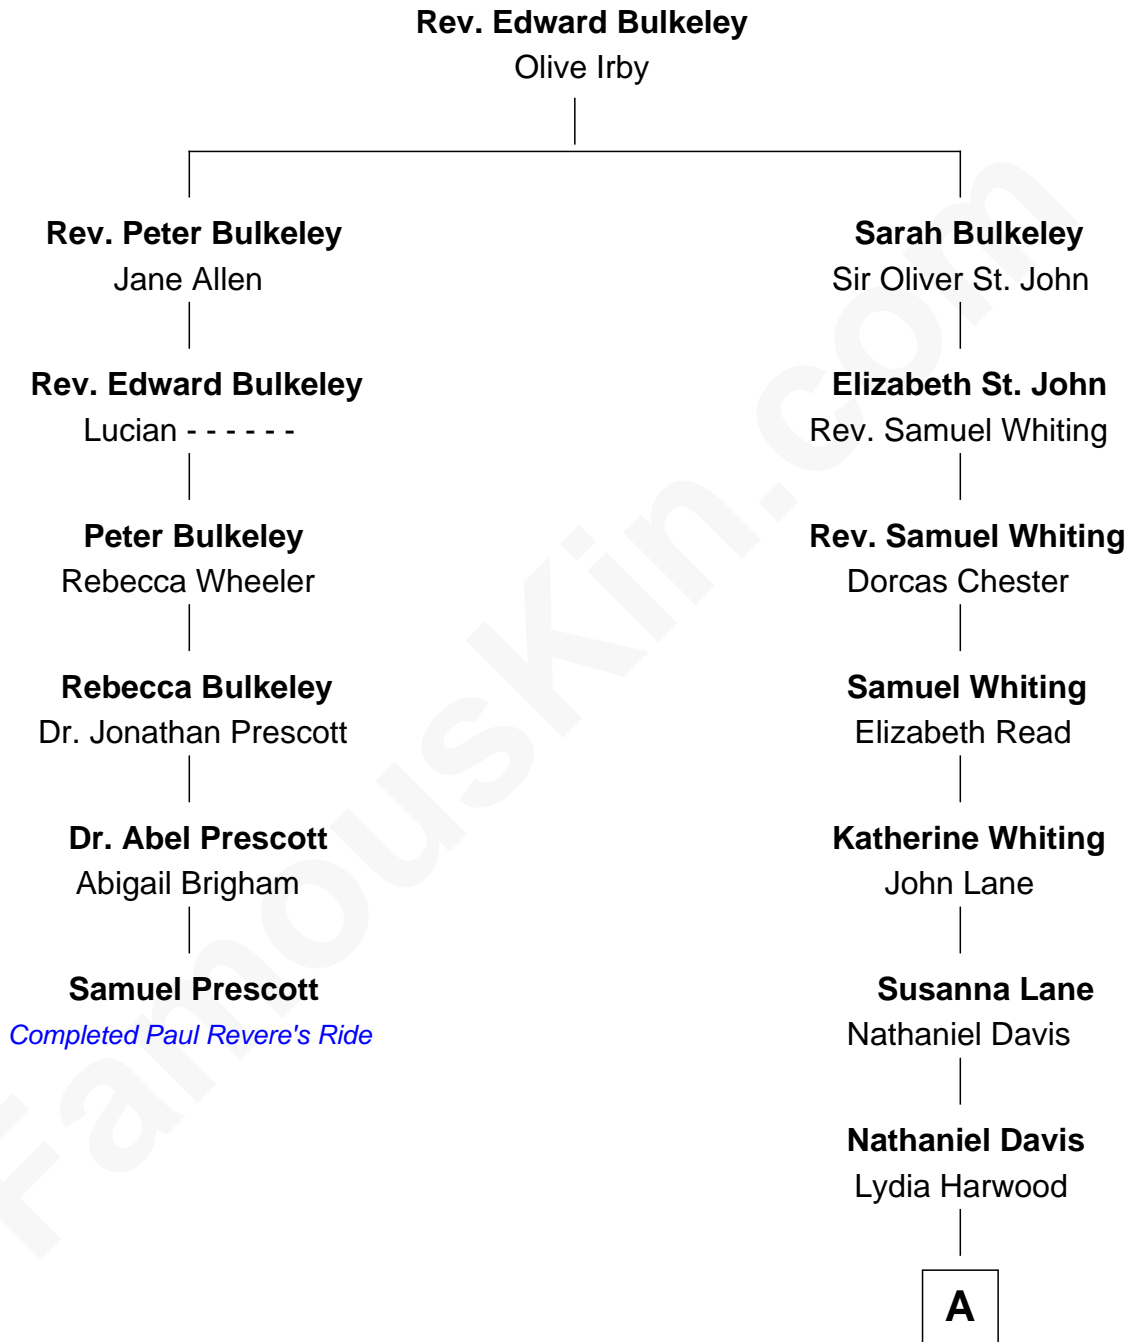

FamousKin.com

Relationship Chart of

Samuel Prescott

Completed Paul Revere's Midnight Ride

5th cousin 5 times removed of

Calvin Coolidge
30th U.S. President

A

—
Mary Davis

John Dunlap Moor

—
Hiram Dunlap Moor

Abigail Pinney Franklin

—
Victoria Josephine Moor

Col. John Calvin Coolidge

—
Calvin Coolidge

30th U.S. President