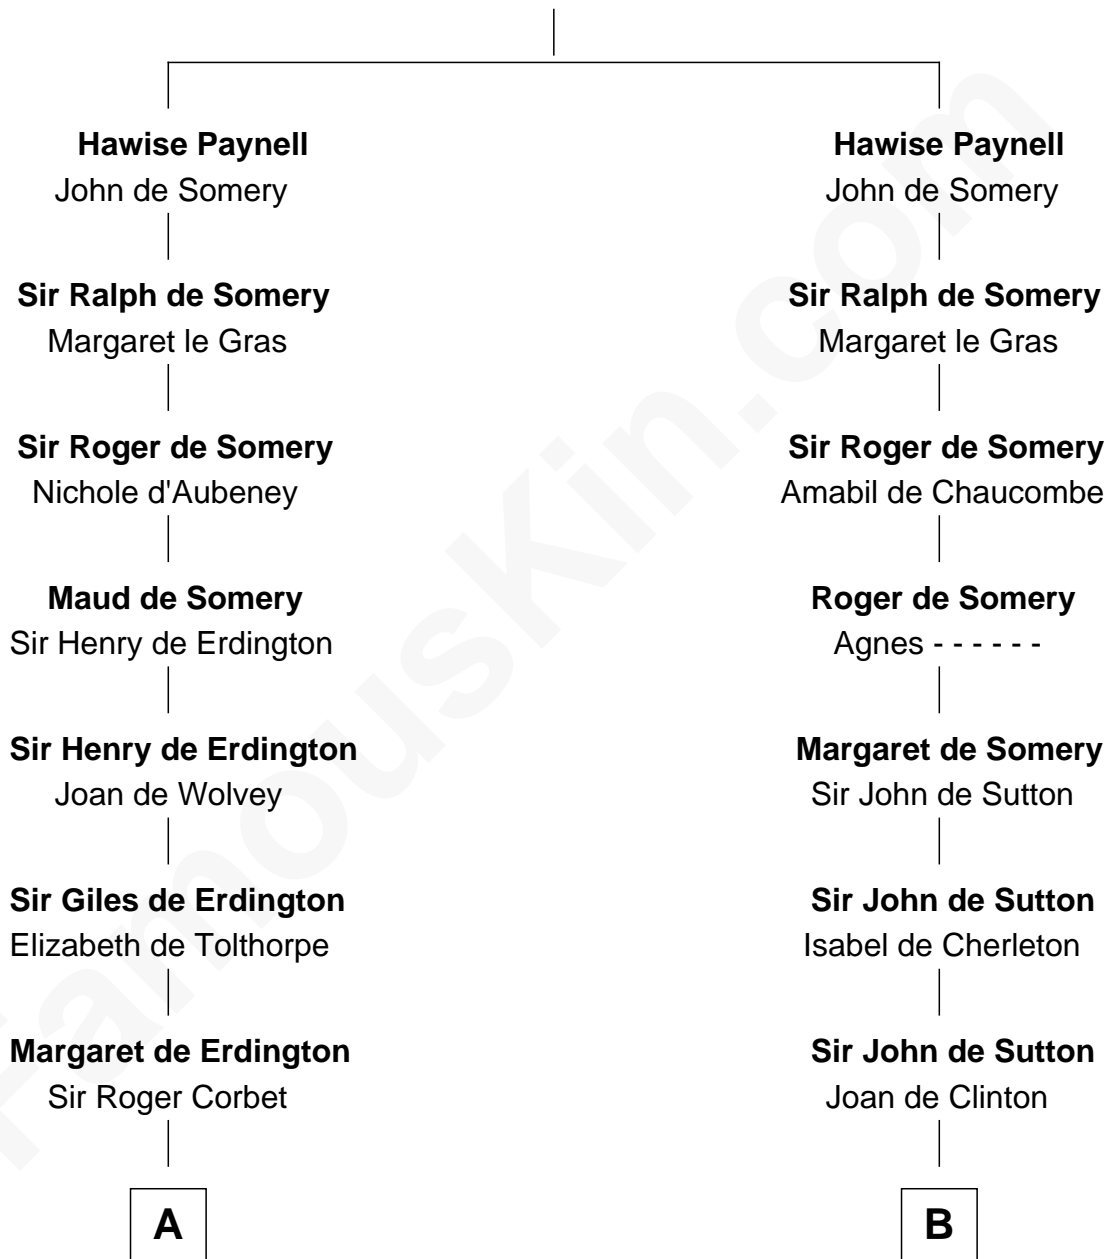

FamousKin.com

Relationship Chart of

Samuel Prescott

Completed Paul Revere's Midnight Ride

18th cousin 2 times removed of

Bathsheba (Ruggles) Spooner

First woman executed for murder in U.S. by non-British government

Ralph Paynell

C

Dr. Abel Prescott

Abigail Brigham

Samuel Prescott

Completed Paul Revere's Ride

D

Martha Woodbridge

Samuel Ruggles

Rev. Timothy Ruggles

Mary White

Timothy Dwight Ruggles

Bathsheba Bourne

Bathsheba (Ruggles) Spooner

First Woman Executed in U.S.