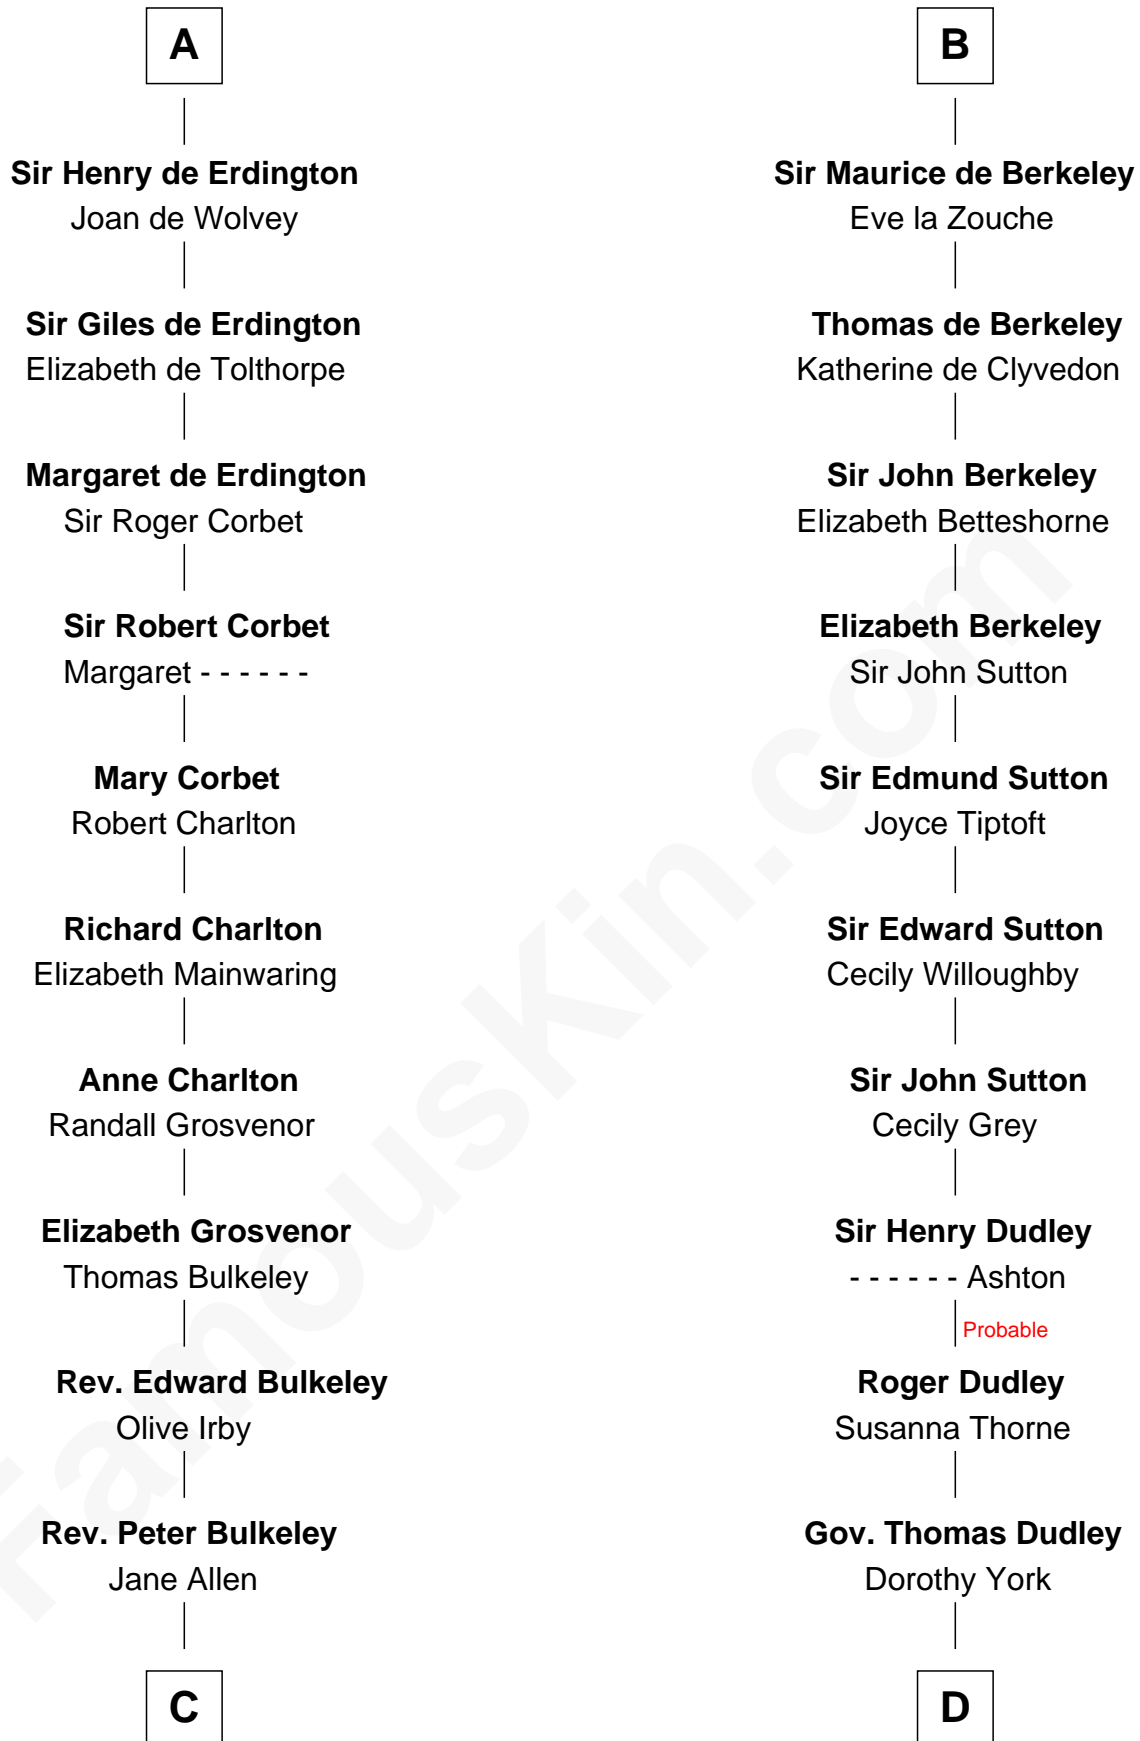

FamousKin.com

Relationship Chart of

Samuel Prescott

Completed Paul Revere's Midnight Ride

21st cousin of

Bathsheba (Ruggles) Spooner

First woman executed for murder in U.S. by non-British government

C

Mary White

Timothy Dwight Ruggles

Bathsheba Bourne

Bathsheba (Ruggles) Spooner

First Woman Executed in U.S.