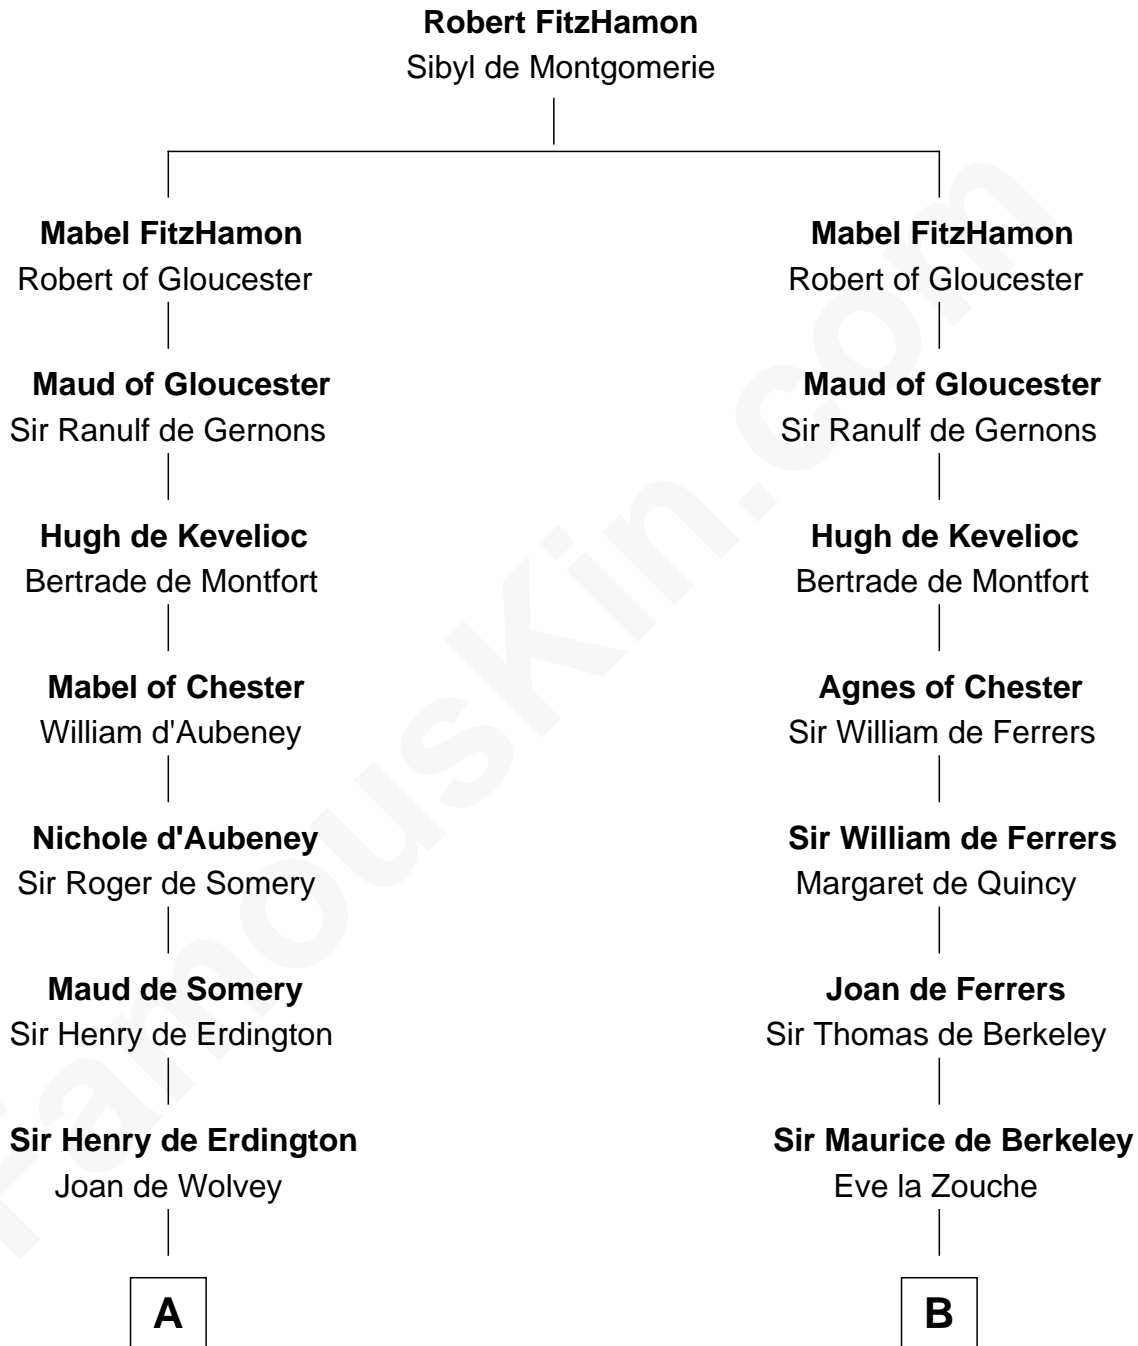

FamousKin.com

Relationship Chart of

Samuel Prescott

Completed Paul Revere's Midnight Ride

20th cousin of

Bathsheba (Ruggles) Spooner

First woman executed for murder in U.S. by non-British government

C

Peter Bulkeley
Rebecca Wheeler

Rebecca Bulkeley
Dr. Jonathan Prescott

Dr. Abel Prescott
Abigail Brigham

Samuel Prescott
Completed Paul Revere's Ride

D

Martha Woodbridge
Samuel Ruggles

Rev. Timothy Ruggles
Mary White

Timothy Dwight Ruggles
Bathsheba Bourne

Bathsheba (Ruggles) Spooner
First Woman Executed in U.S.