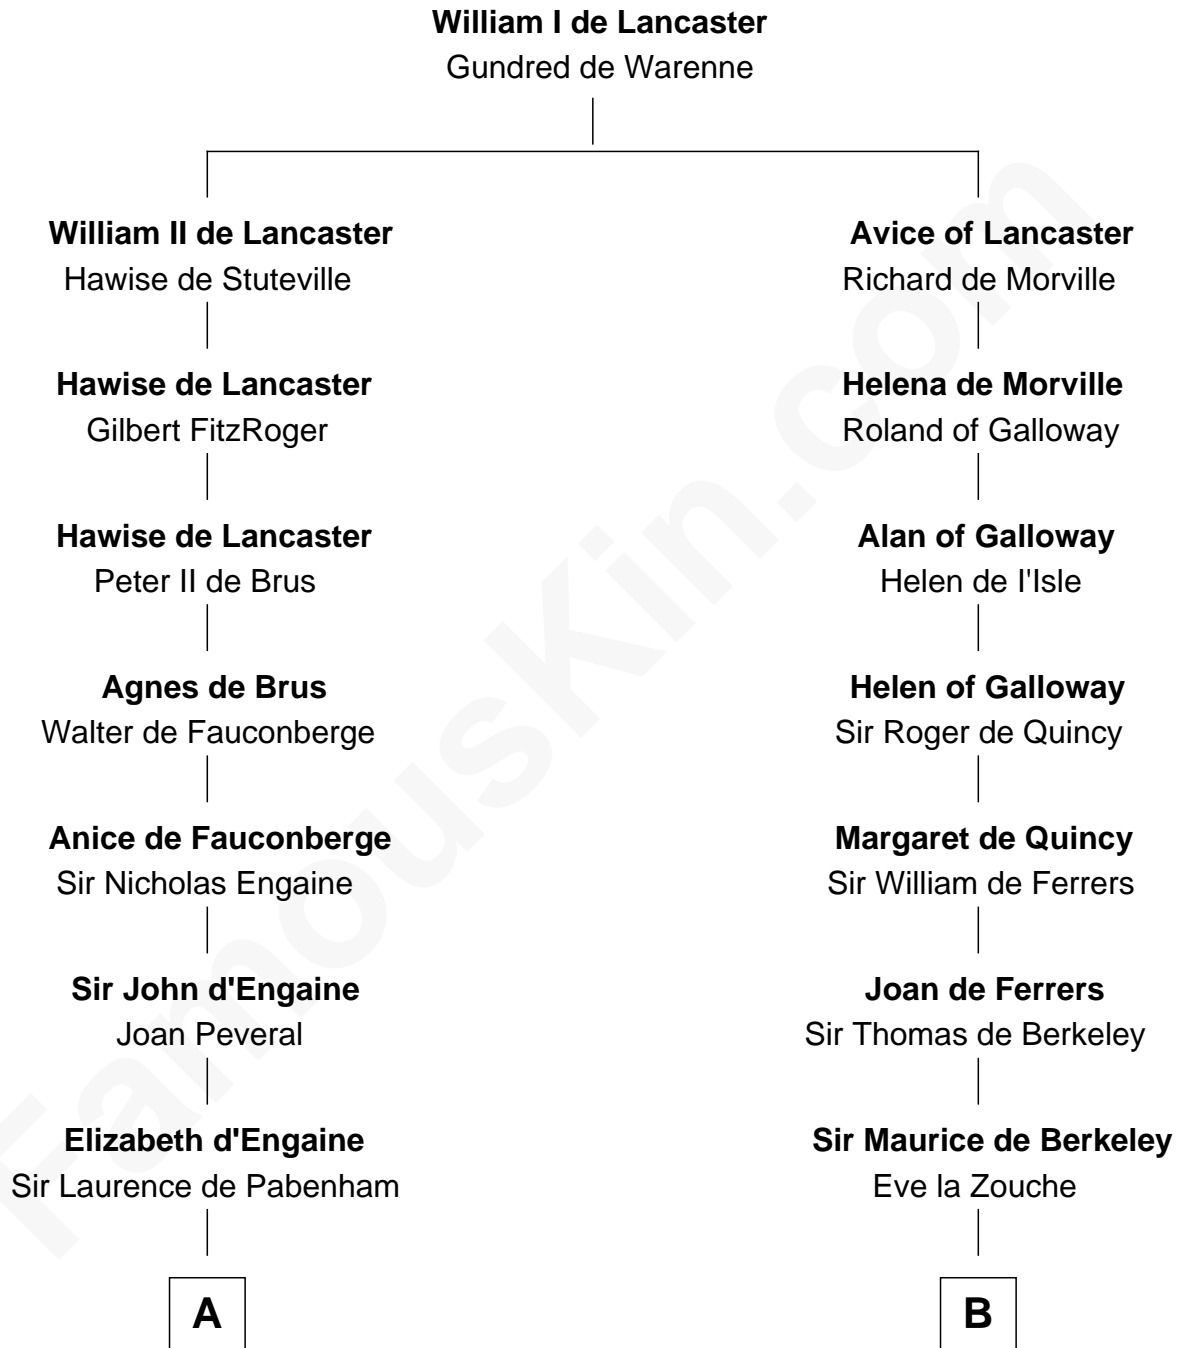

## Relationship Chart of

### Samuel Prescott

*Completed Paul Revere's Midnight Ride*

20th cousin of

### Bathsheba (Ruggles) Spooner

*First woman executed for murder in U.S. by non-British government*

**C**

**Elizabeth Hoar**  
Jonathan Prescott

**Dr. Jonathan Prescott**  
Rebecca Bulkeley

**Dr. Abel Prescott**  
Abigail Brigham

**Samuel Prescott**  
*Completed Paul Revere's Ride*

**D**

**Martha Woodbridge**  
Samuel Ruggles

**Rev. Timothy Ruggles**  
Mary White

**Timothy Dwight Ruggles**  
Bathsheba Bourne

**Bathsheba (Ruggles) Spooner**  
*First Woman Executed in U.S.*