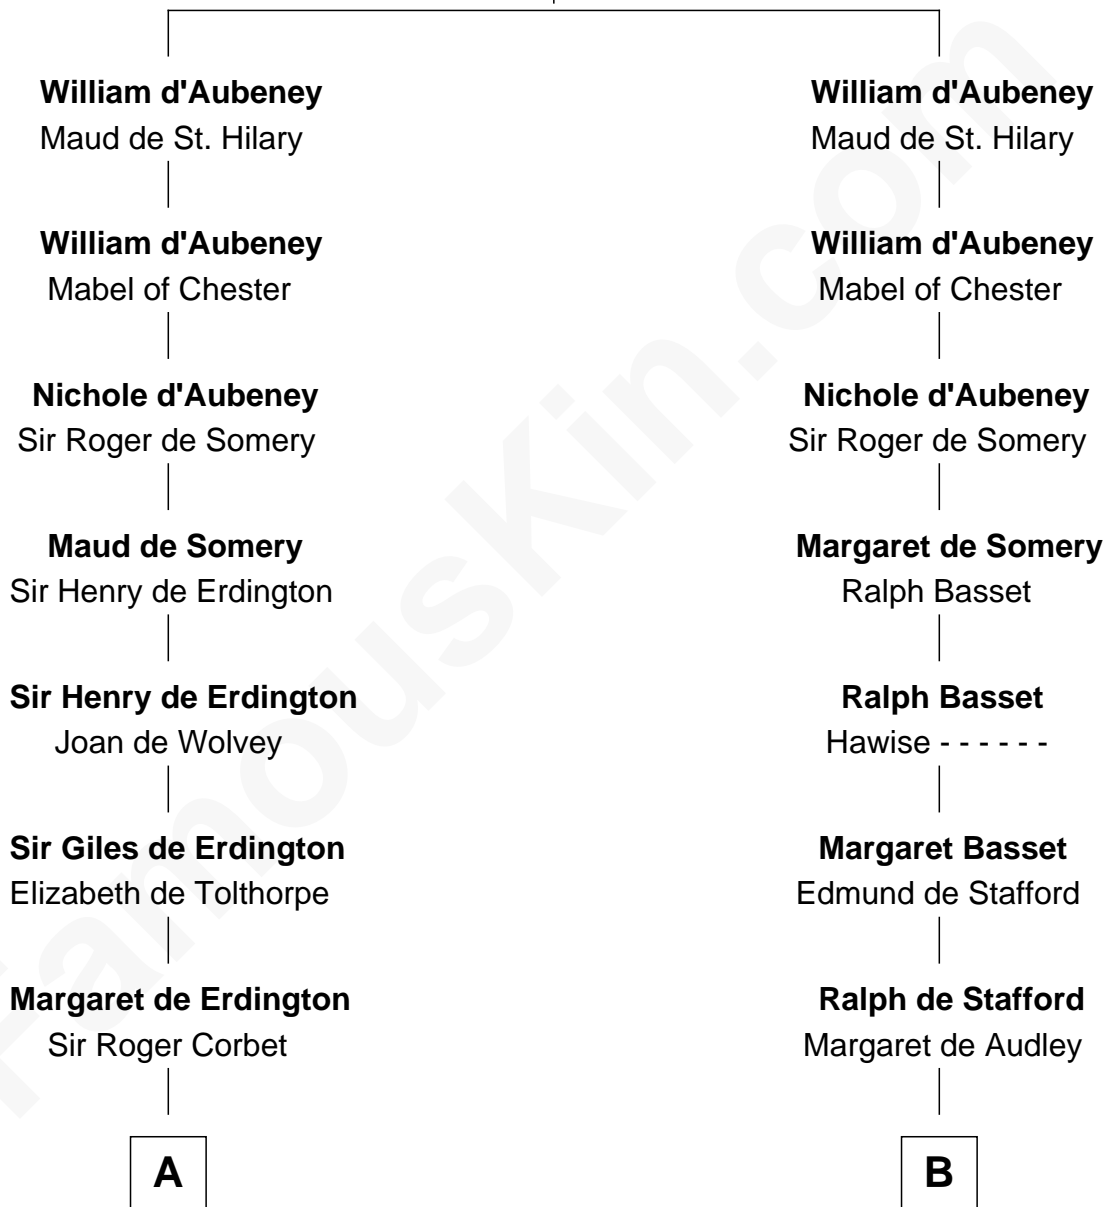

## Relationship Chart of

### Samuel Prescott

Completed Paul Revere's Midnight Ride

18th cousin 3 times removed of

### Bathsheba (Ruggles) Spooner

First woman executed for murder in U.S. by non-British government

**William d'Aubenev**

Alice of Louvain

**C**

**Dr. Abel Prescott**

Abigail Brigham

**Samuel Prescott**

**Timothy Dwight Ruggles**

Bathsheba Bourne

**Bathsheba (Ruggles) Spooner**

*First Woman Executed in U.S.*

FamousKin.com