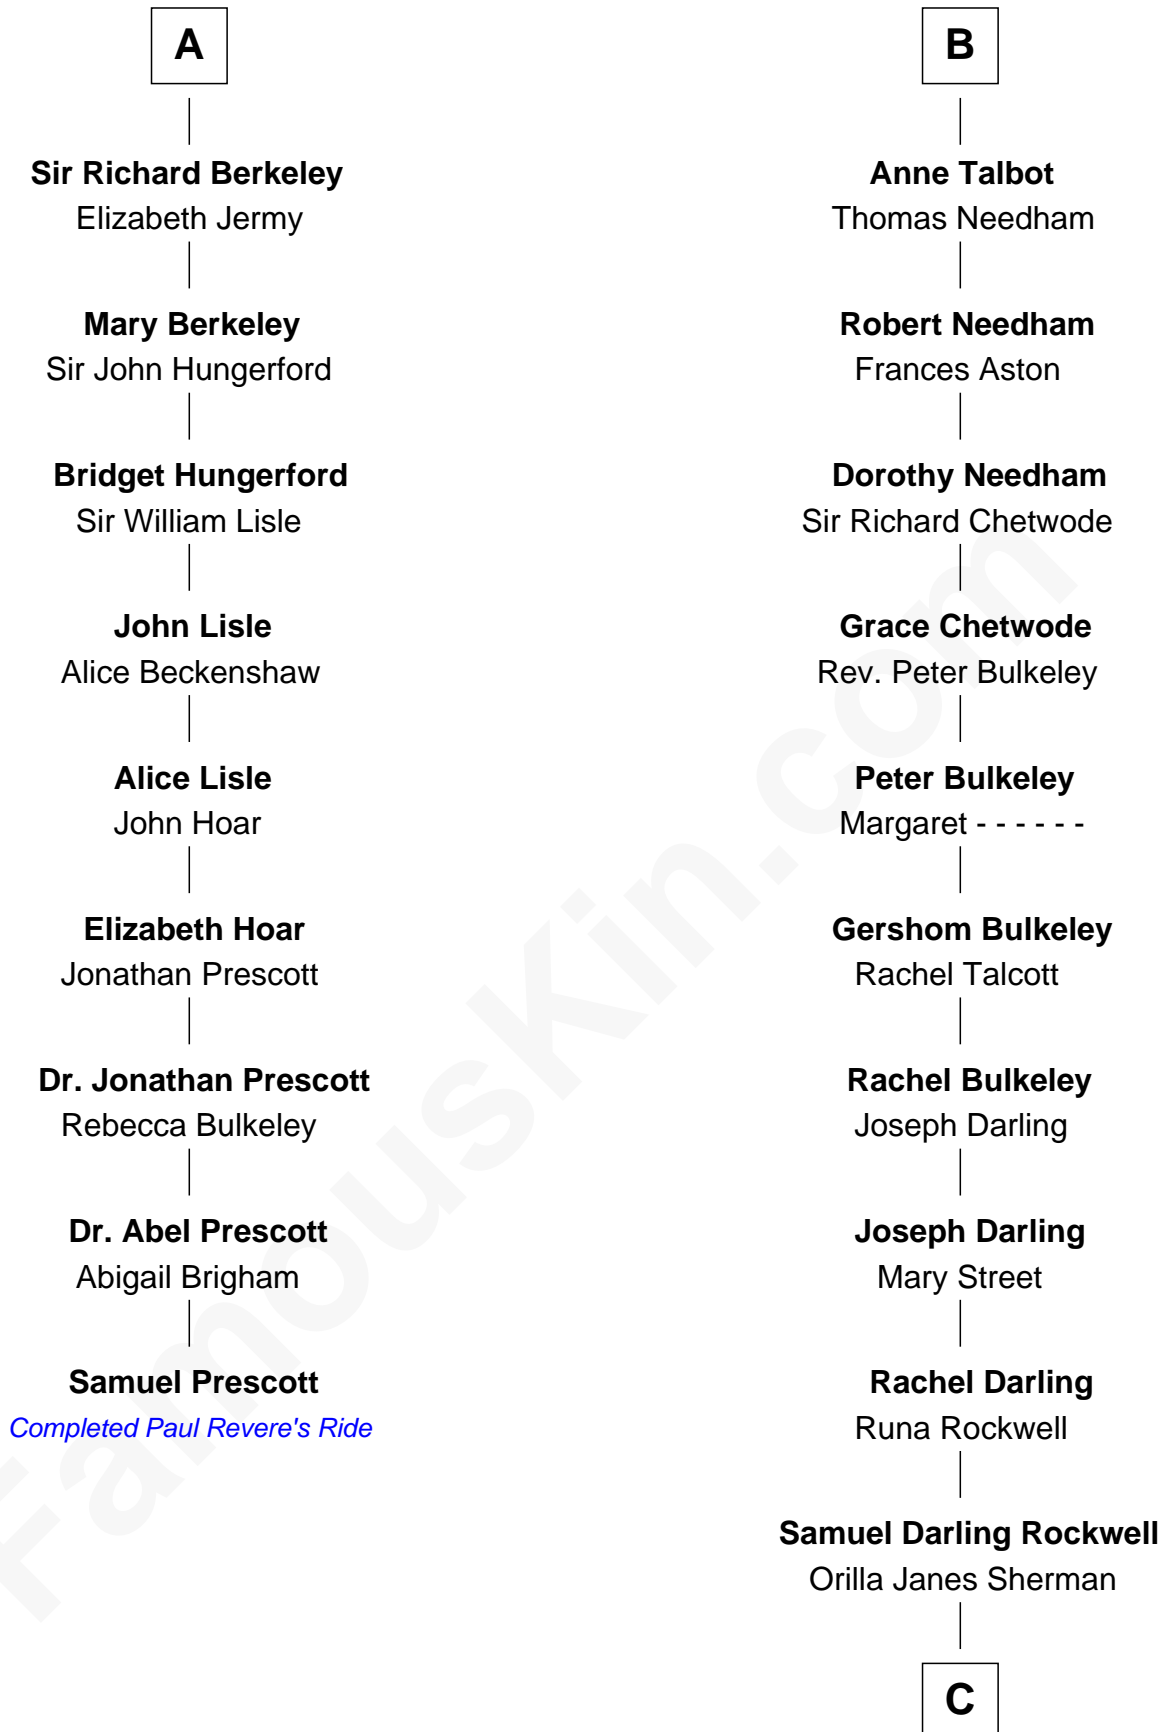

## Relationship Chart of

### Samuel Prescott

*Completed Paul Revere's Midnight Ride*

15th cousin 4 times removed of

**Norman Rockwell**  
*American Artist*

**Henry Plantagenet**  
Maud de Chaworth

**C**

John William Rockwell

Phebe Boyce Waring

Jarvis Waring Rockwell

Anne Mary Hill

Norman Rockwell

*American Artist*

FamousKin.com