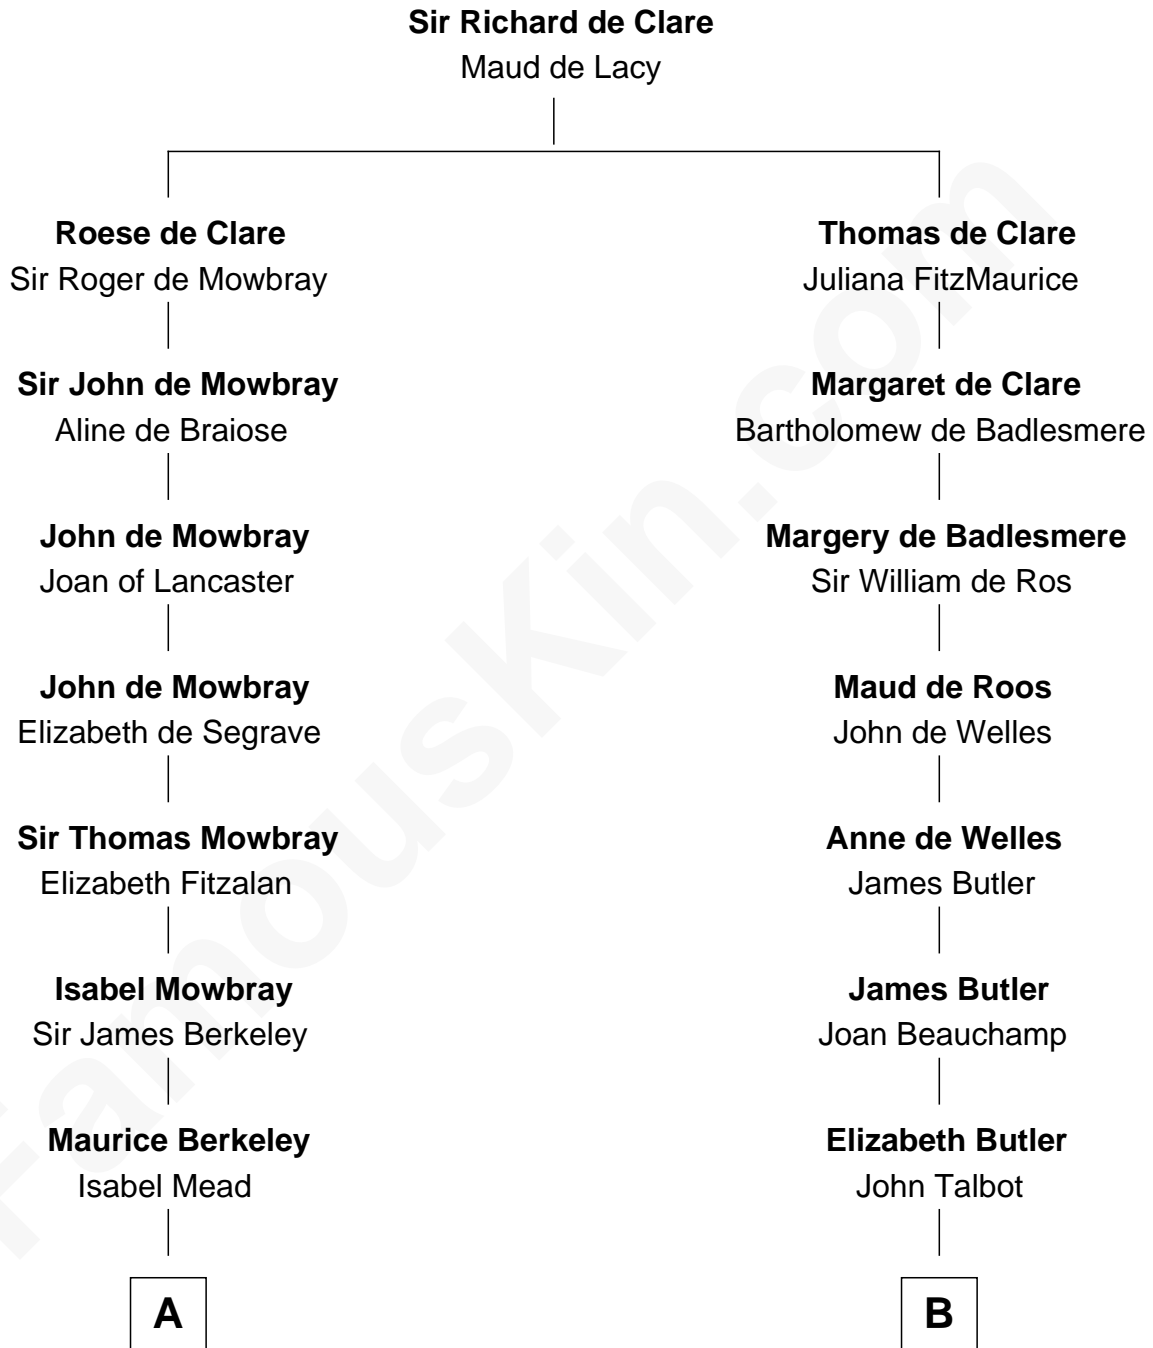

# FamousKin.com

## Relationship Chart of

### Samuel Prescott

*Completed Paul Revere's Midnight Ride*

17th cousin 4 times removed of

**Norman Rockwell**  
*American Artist*

**C**

**Rachel Darling**

Runa Rockwell

**Samuel Darling Rockwell**