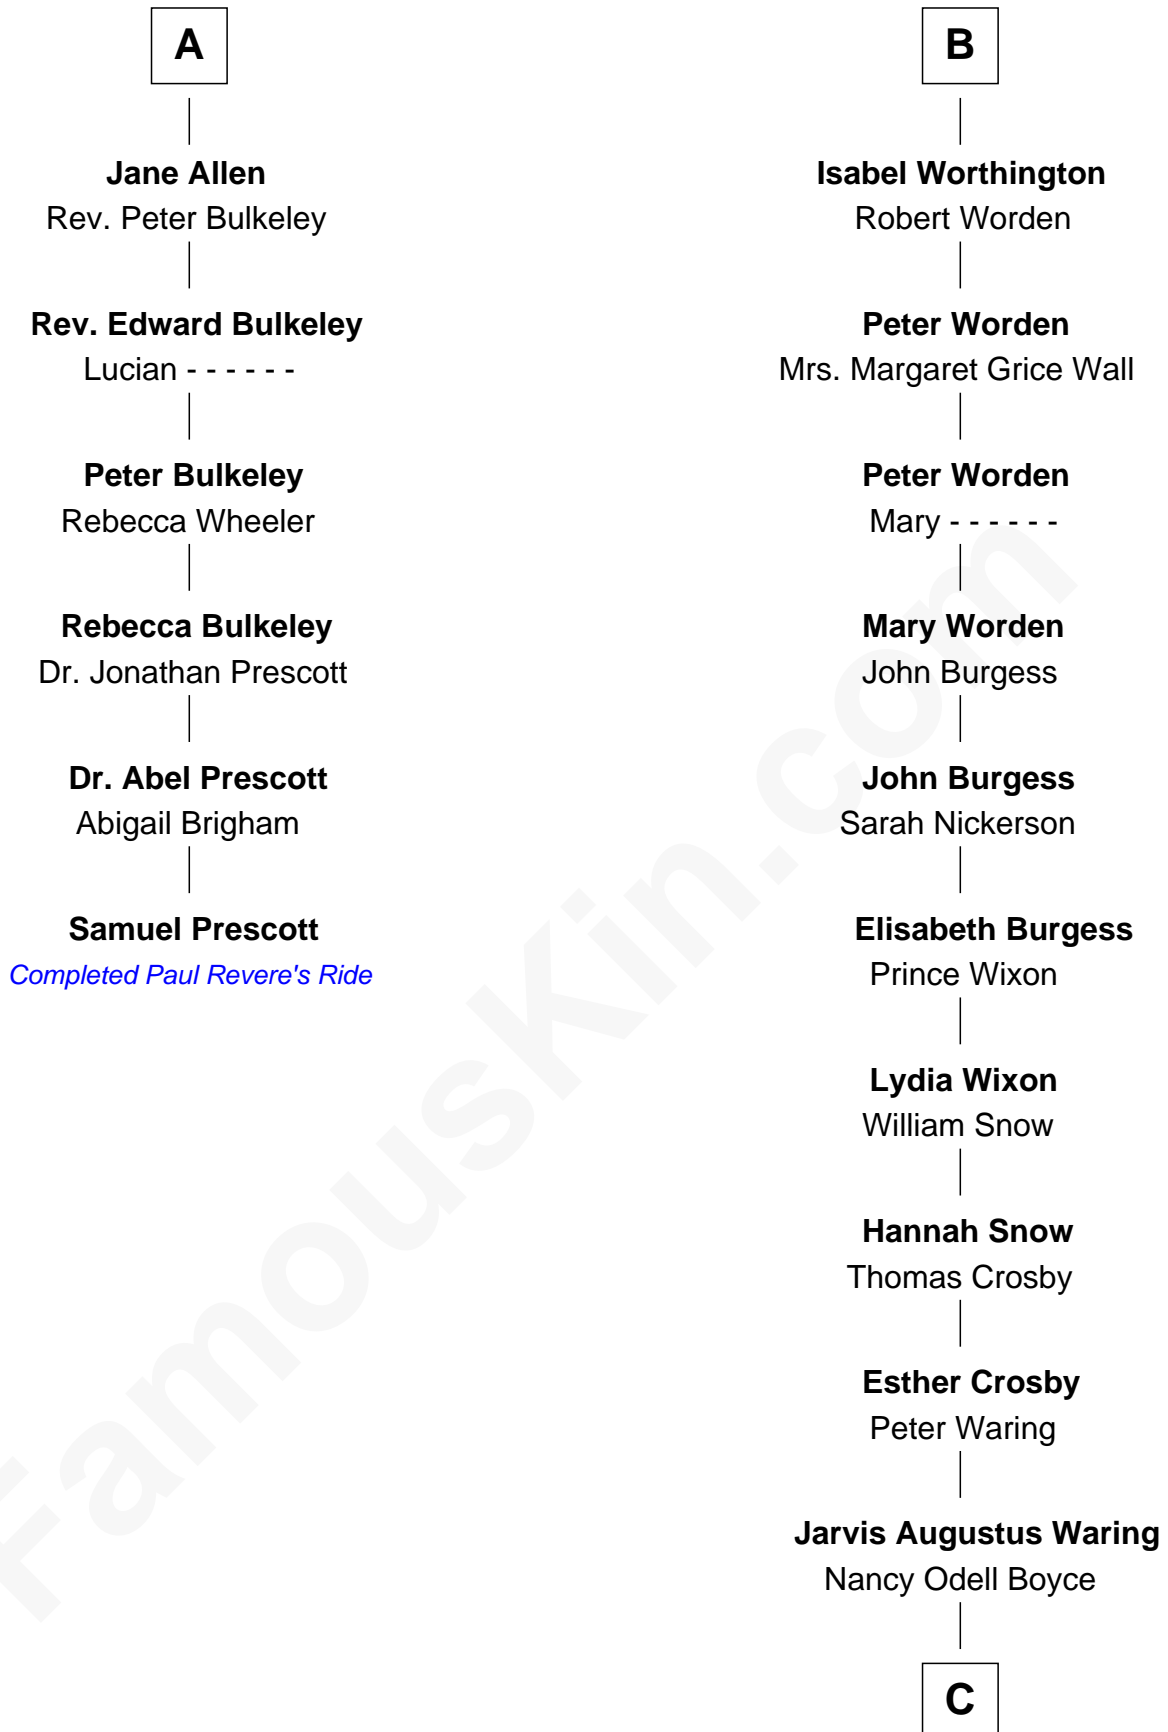

## Relationship Chart of

### Samuel Prescott

*Completed Paul Revere's Midnight Ride*

12th cousin 7 times removed of

**Norman Rockwell**  
*American Artist*

**C**

**Phebe Boyce Waring**  
John William Rockwell

**Jarvis Waring Rockwell**  
Anne Mary Hill

**Norman Rockwell**  
*American Artist*

FamousKin.com