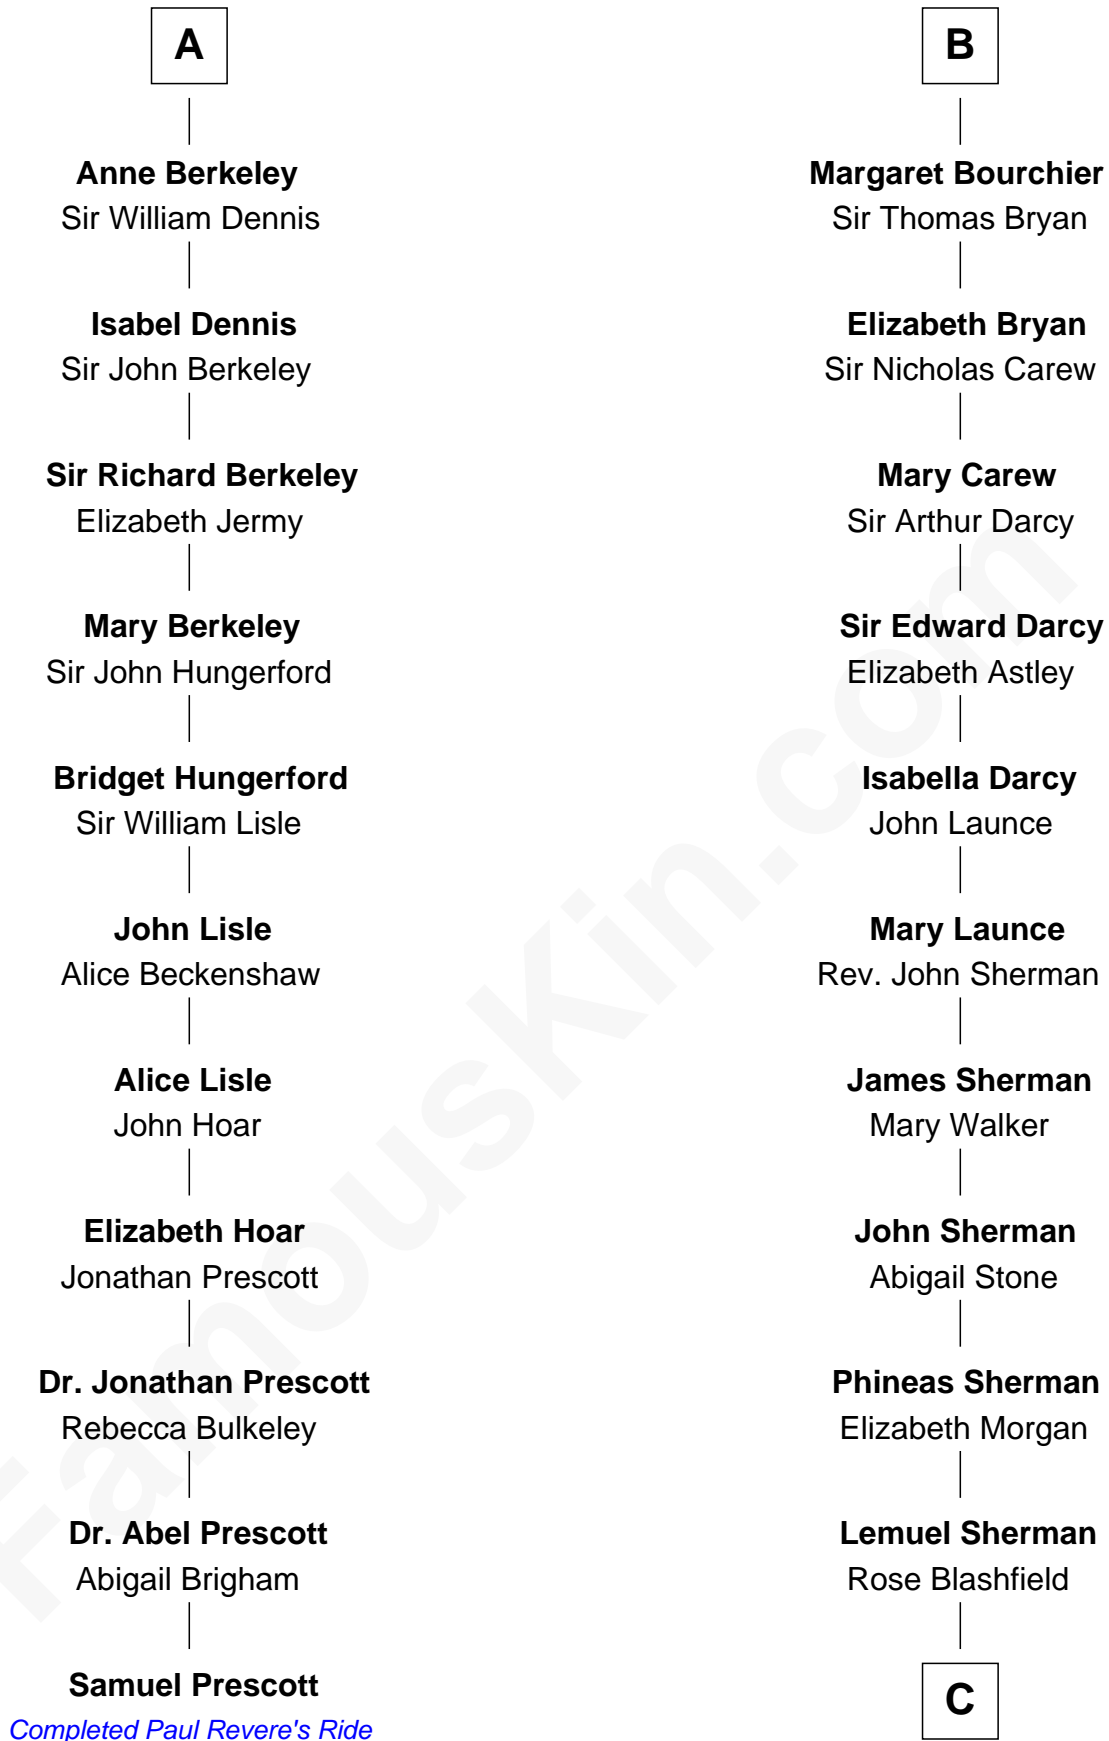

## Relationship Chart of

### Samuel Prescott

*Completed Paul Revere's Midnight Ride*

17th cousin 4 times removed of

**Norman Rockwell**  
*American Artist*

**C**

**Jacob Sherman**

Cafira Janes

**Orilla Janes Sherman**