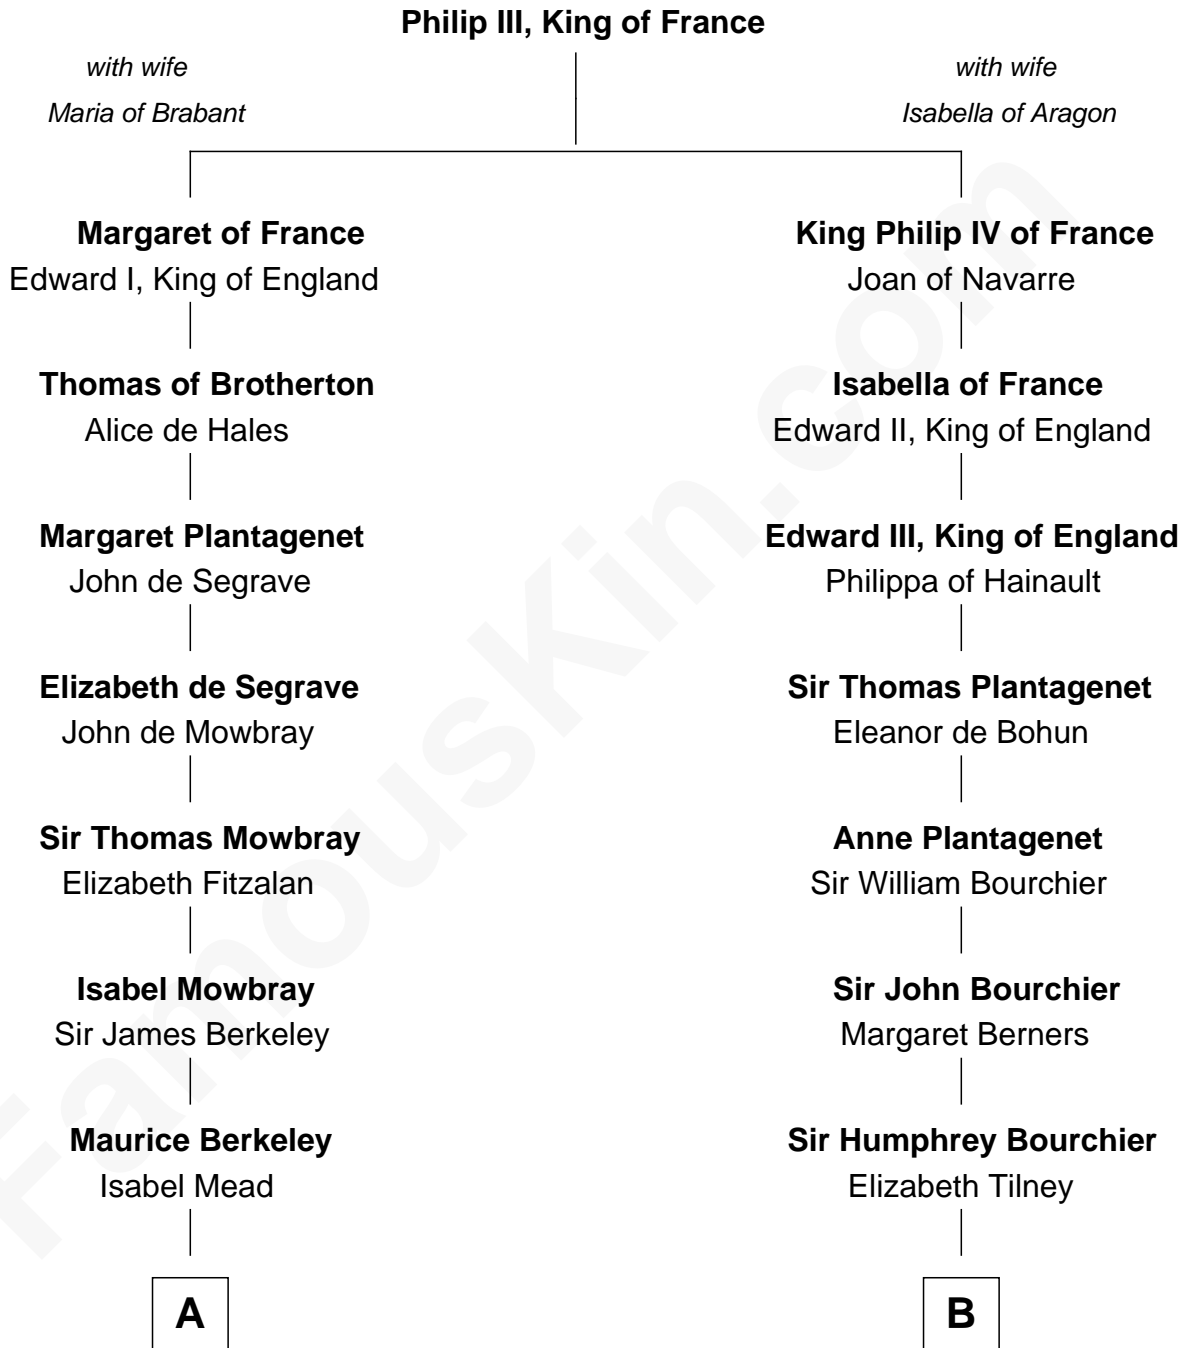

# FamousKin.com

## Relationship Chart of

### Samuel Prescott

*Completed Paul Revere's Midnight Ride*

17th cousin 4 times removed of

**Norman Rockwell**  
*American Artist*

**C**

**Jacob Sherman**

Cafira Janes

**Orilla Janes Sherman**