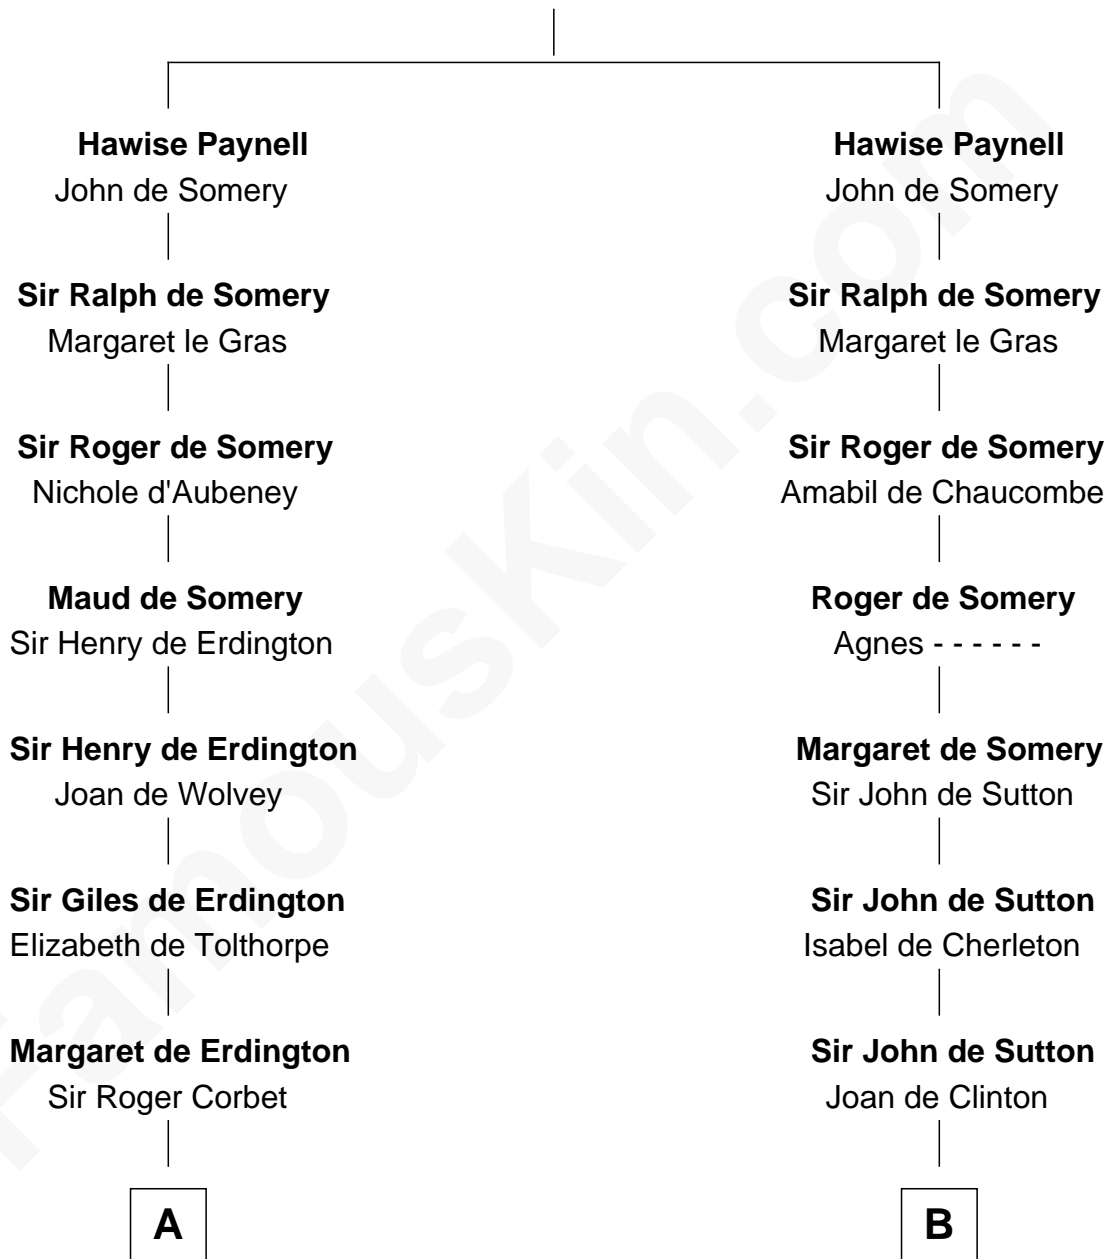

FamousKin.com

Relationship Chart of

Samuel Prescott

Completed Paul Revere's Midnight Ride

18th cousin 3 times removed of

Nicholas Gilman

Signer of the U.S. Constitution

Ralph Paynell

C

Dr. Abel Prescott

Abigail Brigham

Samuel Prescott

Completed Paul Revere's Ride

D

Elizabeth Denison

Rev. John Rogers